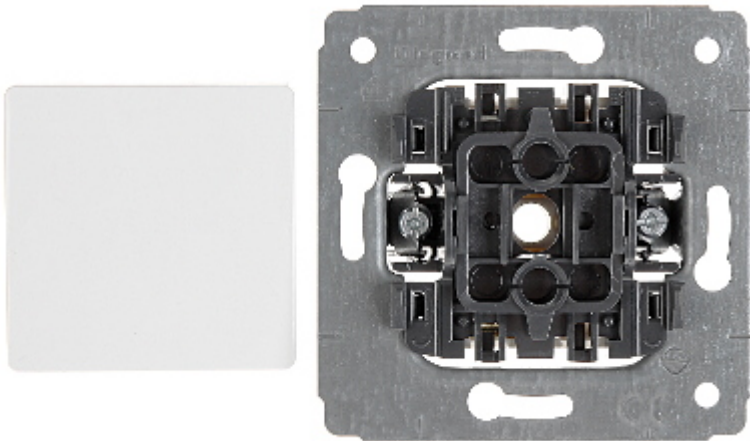

Code: LE-773601

SINGLE SWITCH **LE-773601** Cariva 10 A LEGRAND

Net: **3.38 EUR** Gross: **3.38 EUR**

SPECIFICATION

Device type:	Single Switch
Rated voltage:	230 V AC, 50/60 Hz
Rated current:	10 A
Connectors type:	Spring terminals
Application:	Cariva product series
Assembly:	Claw or screw mounting
Housing:	Plastic
Color:	White
Weight:	0.060 kg
Dimensions:	71 x 71 x 40 mm
Manufacturer / Brand:	LEGRAND
Guarantee:	2 years

PRESENTATION

Front view:

DELTA-OPTI Monika Matysiak; <https://www.delta.poznan.pl>
POL; 60-713 Poznań; Graniczna 10
e-mail: delta-opti@delta.poznan.pl; tel: +(48) 61 864 69 60

Rear view:

PACKAGE

Dimensions (L x W x H): 0x0x0 mm	Gross Weight: 0 kg
----------------------------------	--------------------