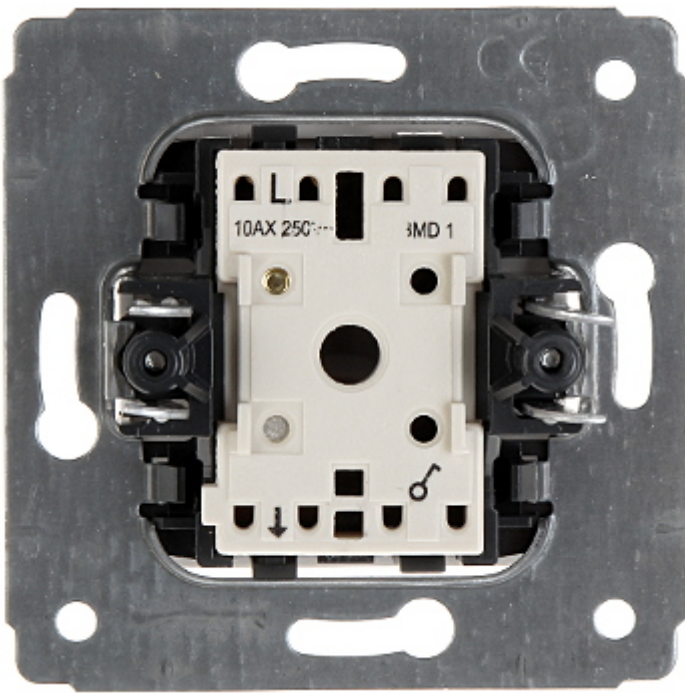

Code: LE-773601

SINGLE SWITCH **LE-773601** Cariva 10 A LEGRAND

Net: **3.38 EUR** Gross: **3.38 EUR**

SPECIFICATION

Device type:	Single Switch
Rated voltage:	230 V AC, 50/60 Hz
Rated current:	10 A
Connectors type:	Spring terminals
Application:	Cariva product series
Assembly:	Claw or screw mounting
Housing:	Plastic
Color:	White
Weight:	0.060 kg
Dimensions:	71 x 71 x 40 mm
Manufacturer / Brand:	LEGRAND
Guarantee:	2 years

PRESENTATION

Front view:

DELTA-OPTI Monika Matysiak; <https://www.delta.poznan.pl>
POL; 60-713 Poznań; Graniczna 10
e-mail: delta-opti@delta.poznan.pl; tel: +(48) 61 864 69 60

Rear view:

PACKAGE

Dimensions (L x W x H): 0x0x0 mm	Gross Weight: 0 kg
----------------------------------	--------------------