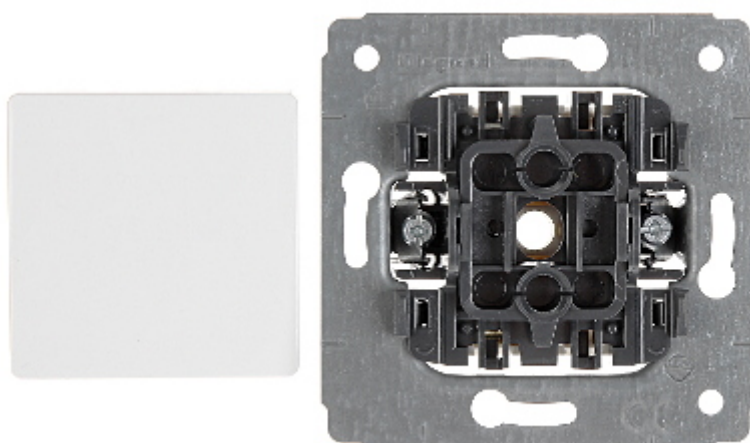

Front view: