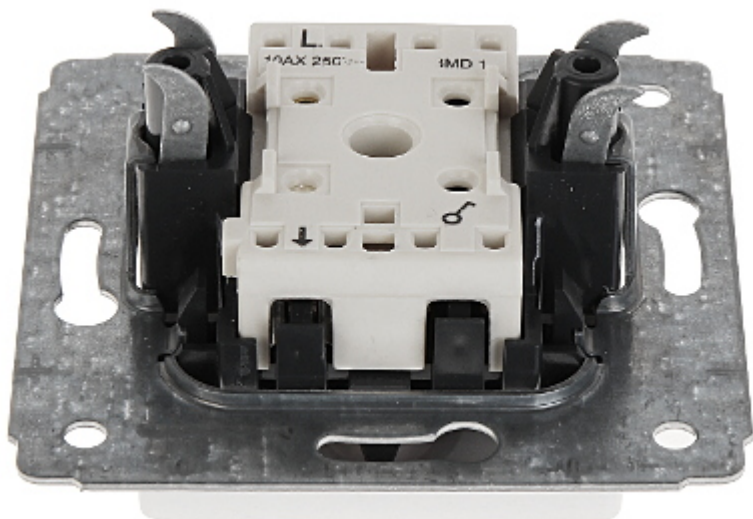

Code: LE-773601

SINGLE SWITCH **LE-773601** Cariva 10 A LEGRAND

Net: **3.38 EUR** Gross: **3.38 EUR**

SPECIFICATION

Device type:	Single Switch
Rated voltage:	230 V AC, 50/60 Hz
Rated current:	10 A
Connectors type:	Spring terminals
Application:	Cariva product series
Assembly:	Claw or screw mounting
Housing:	Plastic
Color:	White
Weight:	0.060 kg
Dimensions:	71 x 71 x 40 mm
Manufacturer / Brand:	LEGRAND
Guarantee:	2 years

PRESENTATION

Front view:

DELTA-OPTI Monika Matysiak; <https://www.delta.poznan.pl>
POL; 60-713 Poznań; Graniczna 10
e-mail: delta-opti@delta.poznan.pl; tel: +(48) 61 864 69 60

Rear view:

PACKAGE

Dimensions (L x W x H): 0x0x0 mm	Gross Weight: 0 kg
----------------------------------	--------------------