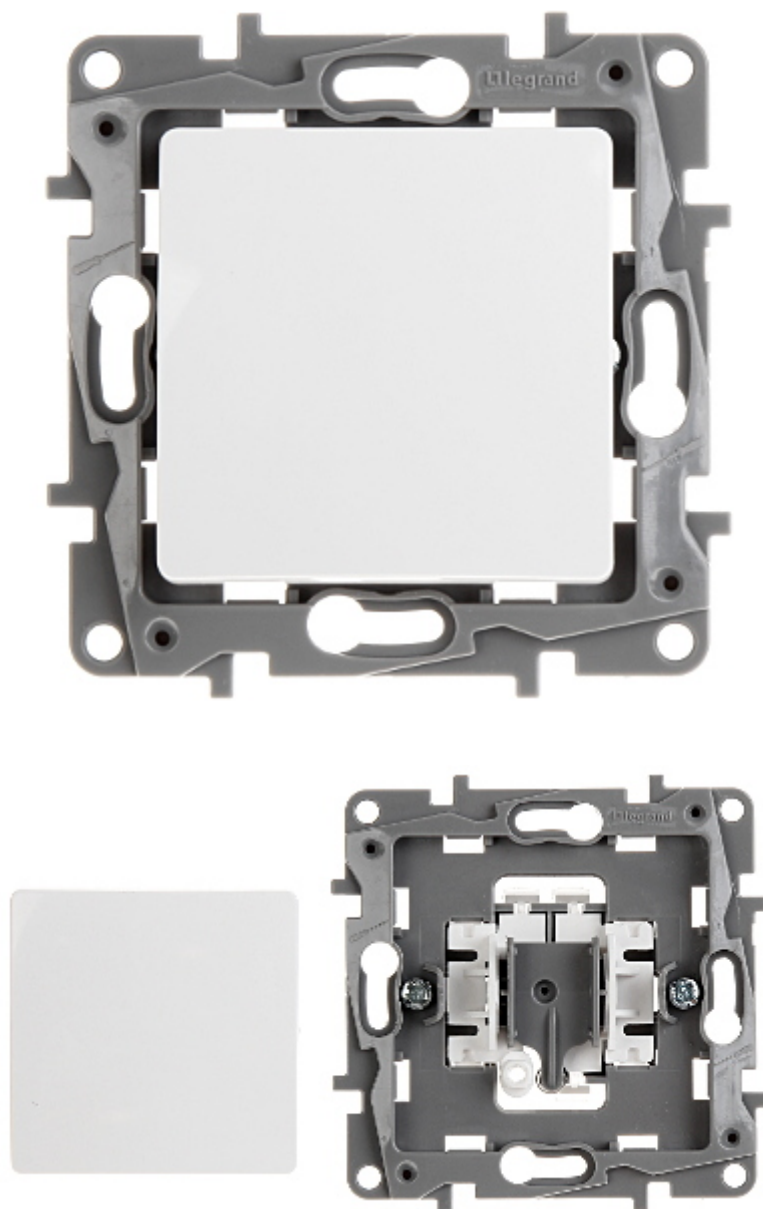

Front view: