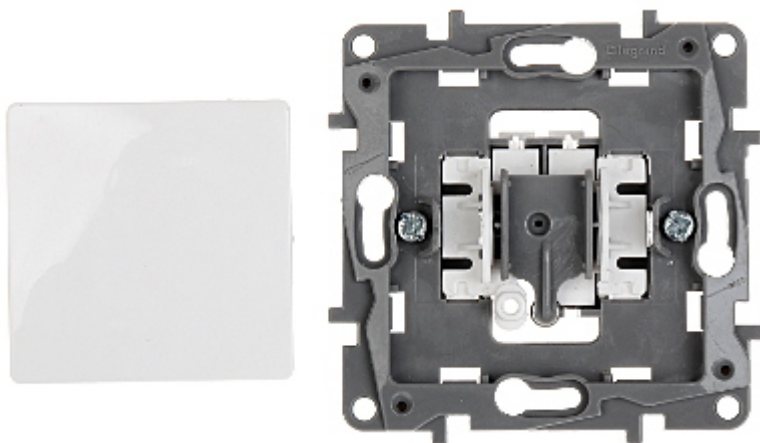

Code: LE-764500

ONE-WAY SWITCH **LE-764500** Niloe 10 A LEGRAND

Net: **5.68 PLN** Gross: **6.99 PLN**

SPECIFICATION

| | |
|-----------------------|----------------------------|
| Device type: | One-way Switch |
| Rated voltage: | 230 V AC, 50/60 Hz |
| Rated current: | 10 A |
| Connectors type: | automatic spring terminals |
| Application: | Niloe product series |
| Assembly: | Claw or screw mounting |
| Housing: | Plastic |
| Color: | White |
| Weight: | 0.038 kg |
| Dimensions: | 76 x 76 x 38 mm |
| Manufacturer / Brand: | LEGRAND |
| Guarantee: | 2 years |

PRESENTATION

Front view:

Rear view:

PACKAGE

| | |
|----------------------------------|--------------------|
| Dimensions (L x W x H): 0x0x0 mm | Gross Weight: 0 kg |
|----------------------------------|--------------------|