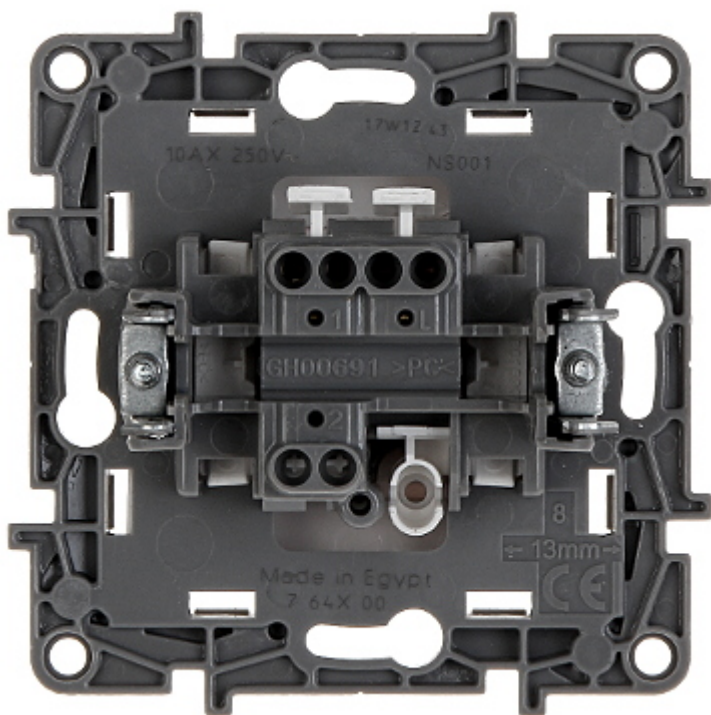

Code: LE-764500

ONE-WAY SWITCH **LE-764500** Niloe 10 A LEGRAND

Net: **5.68 PLN** Gross: **6.99 PLN**

SPECIFICATION

| | |
|-----------------------|----------------------------|
| Device type: | One-way Switch |
| Rated voltage: | 230 V AC, 50/60 Hz |
| Rated current: | 10 A |
| Connectors type: | automatic spring terminals |
| Application: | Niloe product series |
| Assembly: | Claw or screw mounting |
| Housing: | Plastic |
| Color: | White |
| Weight: | 0.038 kg |
| Dimensions: | 76 x 76 x 38 mm |
| Manufacturer / Brand: | LEGRAND |
| Guarantee: | 2 years |

PRESENTATION

Front view:

Rear view:

PACKAGE

| | |
|----------------------------------|--------------------|
| Dimensions (L x W x H): 0x0x0 mm | Gross Weight: 0 kg |
|----------------------------------|--------------------|