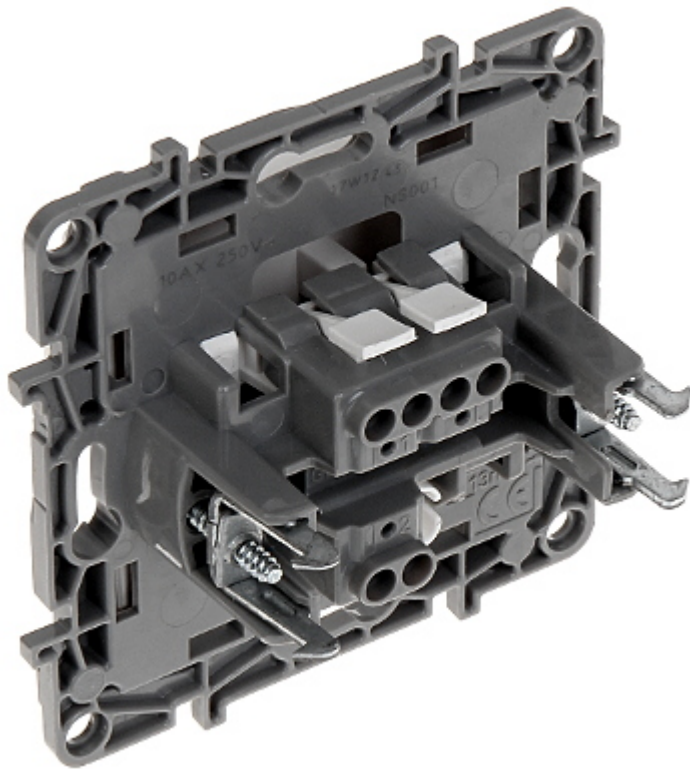

Code: LE-764500

ONE-WAY SWITCH **LE-764500** Niloe 10 A LEGRAND

Net: **5.68 PLN** Gross: **6.99 PLN**

SPECIFICATION

| | |
|-----------------------|----------------------------|
| Device type: | One-way Switch |
| Rated voltage: | 230 V AC, 50/60 Hz |
| Rated current: | 10 A |
| Connectors type: | automatic spring terminals |
| Application: | Niloe product series |
| Assembly: | Claw or screw mounting |
| Housing: | Plastic |
| Color: | White |
| Weight: | 0.038 kg |
| Dimensions: | 76 x 76 x 38 mm |
| Manufacturer / Brand: | LEGRAND |
| Guarantee: | 2 years |

PRESENTATION

Front view:

Rear view:

PACKAGE

| | |
|----------------------------------|--------------------|
| Dimensions (L x W x H): 0x0x0 mm | Gross Weight: 0 kg |
|----------------------------------|--------------------|