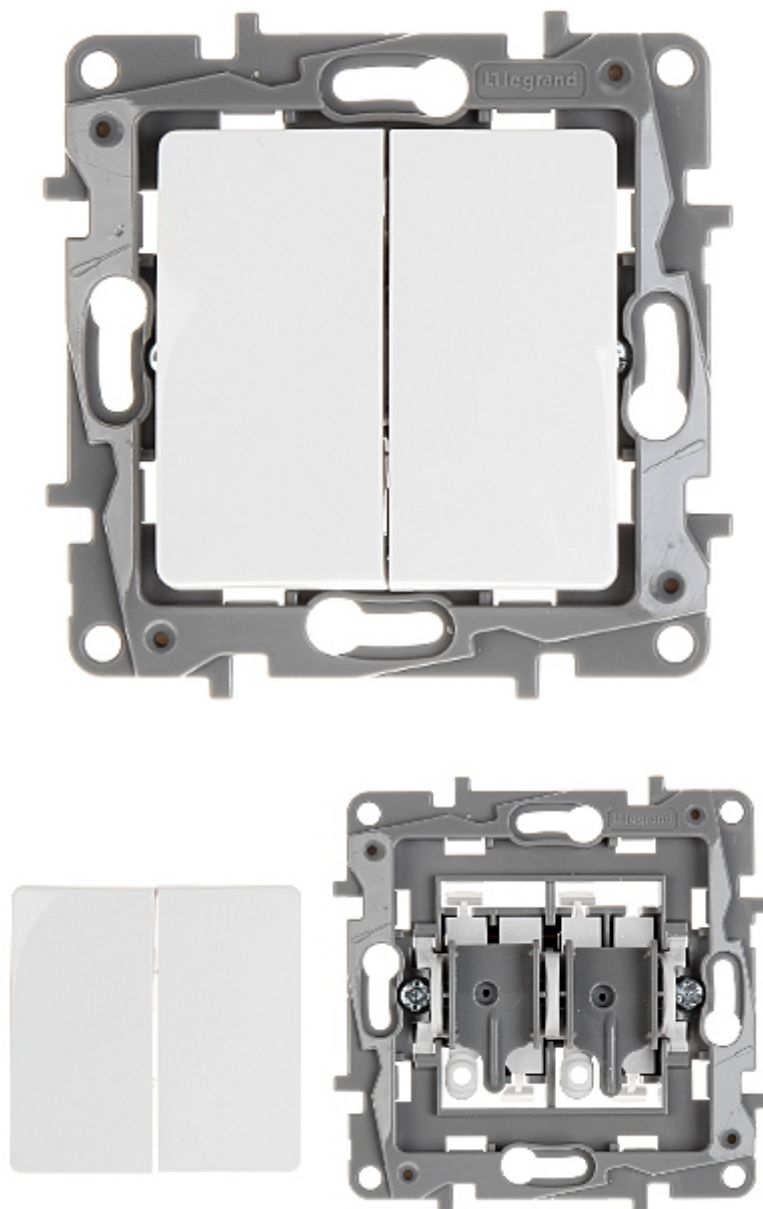

Front view: