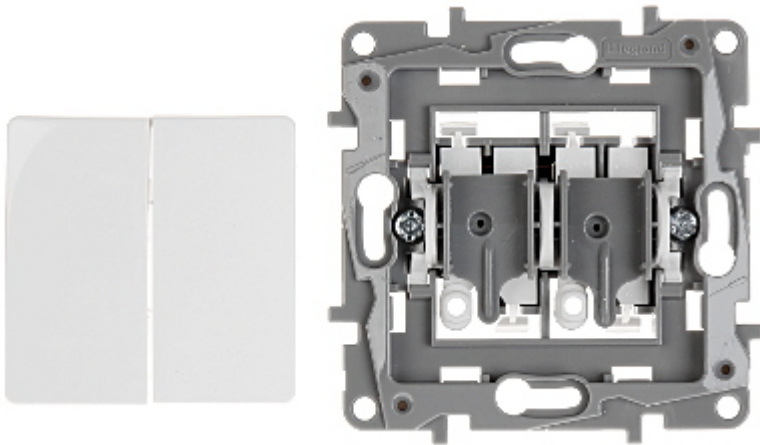

## TWO GANG SWITCH **LE-764505** Niloe 10 A LEGRAND

Net: 2.44 EUR Gross: 2.44 EUR

### SPECIFICATION

Device type:	Two Gang Switch
Rated voltage:	230 V AC, 50/60 Hz
Rated current:	10 A
Connectors type:	automatic spring terminals
Application:	Niloe product series
Assembly:	Claw or screw mounting
Housing:	Plastic
Color:	White
Weight:	0.046 kg
Dimensions:	76 x 76 x 38 mm
Manufacturer / Brand:	LEGRAND
Guarantee:	2 years

### PRESENTATION

Front view:

Rear view:

**PACKAGE**

Dimensions (L x W x H): 0x0x0 mm	Gross Weight: 0 kg
----------------------------------	--------------------