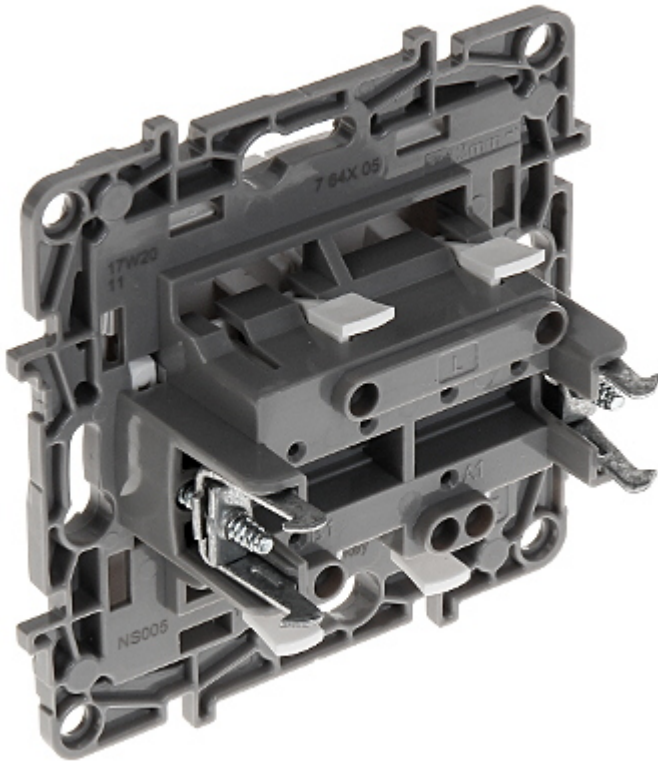

Code: LE-764505

## TWO GANG SWITCH **LE-764505** Niloe 10 A LEGRAND

Net: 2.44 EUR Gross: 2.44 EUR

### SPECIFICATION

Device type:	Two Gang Switch
Rated voltage:	230 V AC, 50/60 Hz
Rated current:	10 A
Connectors type:	automatic spring terminals
Application:	Niloe product series
Assembly:	Claw or screw mounting
Housing:	Plastic
Color:	White
Weight:	0.046 kg
Dimensions:	76 x 76 x 38 mm
Manufacturer / Brand:	LEGRAND
Guarantee:	2 years

### PRESENTATION

Front view:

Rear view:

**PACKAGE**

Dimensions (L x W x H): 0x0x0 mm	Gross Weight: 0 kg
----------------------------------	--------------------