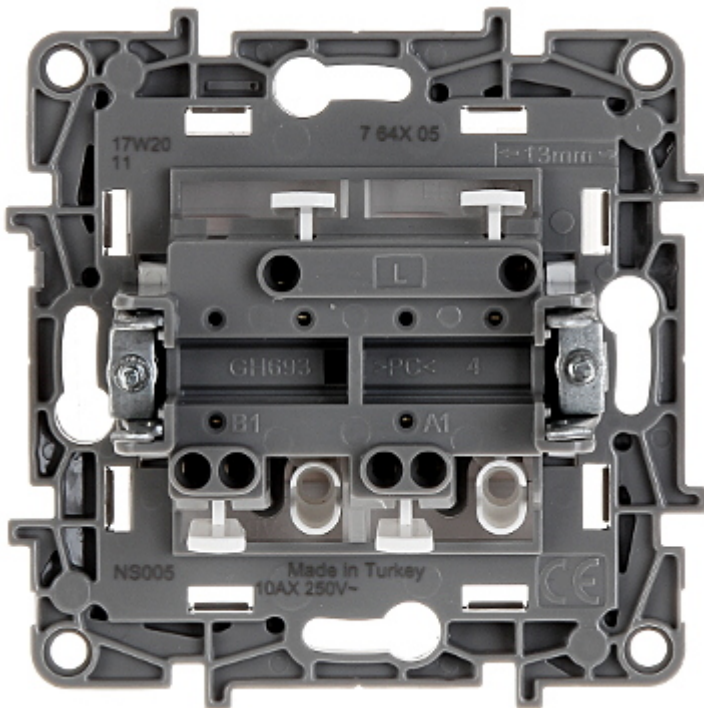

Code: LE-764505

## TWO GANG SWITCH **LE-764505** Niloe 10 A LEGRAND

Net: 2.44 EUR Gross: 2.44 EUR

### SPECIFICATION

Device type:	Two Gang Switch
Rated voltage:	230 V AC, 50/60 Hz
Rated current:	10 A
Connectors type:	automatic spring terminals
Application:	Niloe product series
Assembly:	Claw or screw mounting
Housing:	Plastic
Color:	White
Weight:	0.046 kg
Dimensions:	76 x 76 x 38 mm
Manufacturer / Brand:	LEGRAND
Guarantee:	2 years

### PRESENTATION

Front view:

Rear view:

**PACKAGE**

Dimensions (L x W x H): 0x0x0 mm	Gross Weight: 0 kg
----------------------------------	--------------------