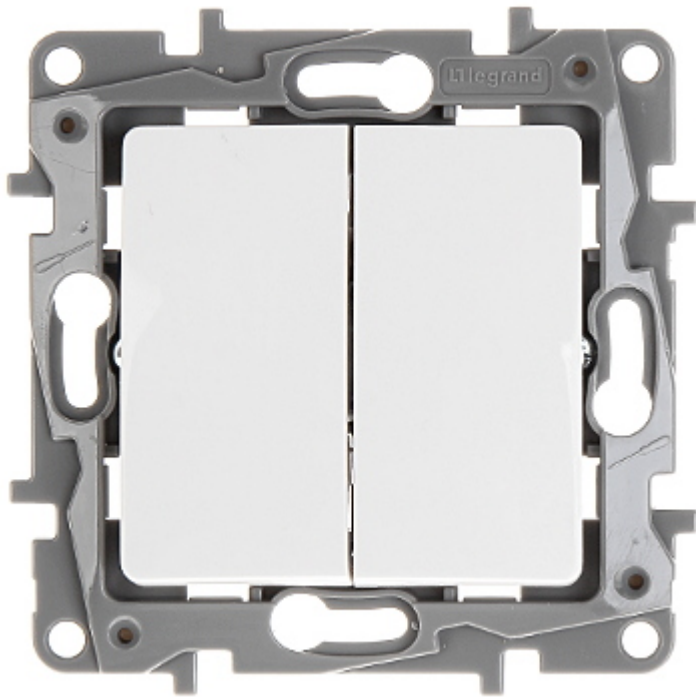

Code: LE-764505

## TWO GANG SWITCH **LE-764505** Niloe 10 A LEGRAND

Net: 2.44 EUR Gross: 2.44 EUR

### SPECIFICATION

Device type:	Two Gang Switch
Rated voltage:	230 V AC, 50/60 Hz
Rated current:	10 A
Connectors type:	automatic spring terminals
Application:	Niloe product series
Assembly:	Claw or screw mounting
Housing:	Plastic
Color:	White
Weight:	0.046 kg
Dimensions:	76 x 76 x 38 mm
Manufacturer / Brand:	LEGRAND
Guarantee:	2 years

### PRESENTATION

Front view:

Rear view:

**PACKAGE**

Dimensions (L x W x H): 0x0x0 mm	Gross Weight: 0 kg
----------------------------------	--------------------