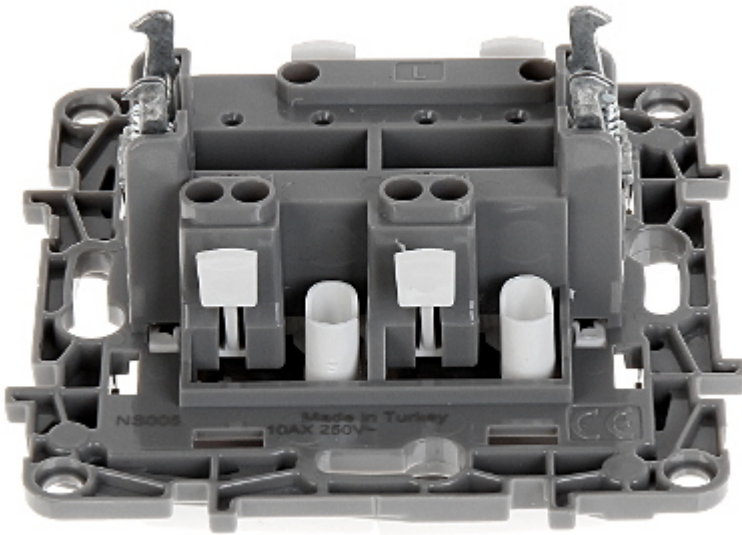

Code: LE-764505

## TWO GANG SWITCH **LE-764505** Niloe 10 A LEGRAND

Net: 2.44 EUR Gross: 2.44 EUR

### SPECIFICATION

Device type:	Two Gang Switch
Rated voltage:	230 V AC, 50/60 Hz
Rated current:	10 A
Connectors type:	automatic spring terminals
Application:	Niloe product series
Assembly:	Claw or screw mounting
Housing:	Plastic
Color:	White
Weight:	0.046 kg
Dimensions:	76 x 76 x 38 mm
Manufacturer / Brand:	LEGRAND
Guarantee:	2 years

### PRESENTATION

Front view:

Rear view:

**PACKAGE**

Dimensions (L x W x H): 0x0x0 mm	Gross Weight: 0 kg
----------------------------------	--------------------