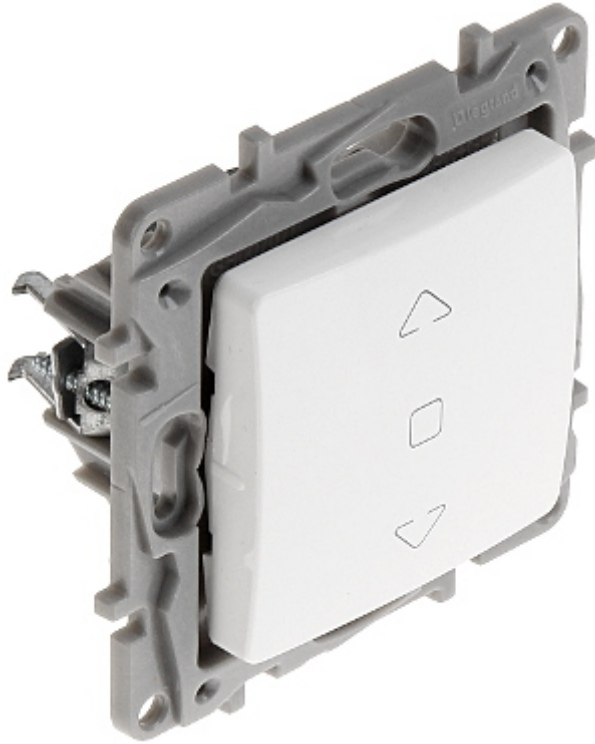

Code: LE-764512

ROLLER BLIND PUSH-BUTTON **LE-764512** Niloe 6 A LEGRAND

Net: **7.11 EUR** Gross: **8.75 EUR**

SPECIFICATION

Device type:	Roller blind push-button
Rated voltage:	230 V AC, 50/60 Hz
Rated current:	6 A
Connectors type:	screw terminals
Application:	Niloe product series
Assembly:	Claw or screw mounting
Housing:	Plastic
Main features:	The switch allows to direct control of the roller blind motor
Color:	White
Weight:	0.058 kg
Dimensions:	76 x 76 x 40 mm
Manufacturer / Brand:	LEGRAND
Guarantee:	2 years