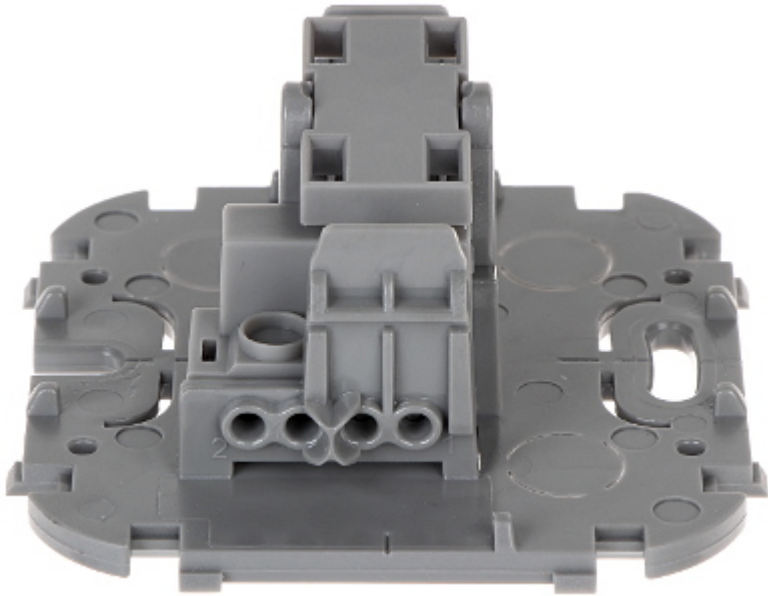

Code: LE-782405

SINGLE NO-NC CONTACT PUSH-BUTTON **LE-782405** 230 V 6 A LEGRAND

Net: **2.48 EUR** Gross: **3.05 EUR**

The LE-782405 can be used for example as bell push-button.

SPECIFICATION

Device type:	Single NO-NC Contact Push-Button (bell)
Rated voltage:	230 V / 50 Hz
Rated current:	6 A
Electrical cable:	max. 2 x 2.5 mm ²
Connectors type:	screw terminals
Backlight:	—
Assembly:	Surface
"Index of Protection":	IP20
Housing:	Plastic
Color:	White, RAL9003
Weight:	0.045 kg
Dimensions:	65 x 65 x 43 mm
Manufacturer / Brand:	LEGRAND
Guarantee:	2 years

PACKAGE

Dimensions (L x W x H): 0x0x0 mm	Gross Weight: 0 kg
----------------------------------	--------------------