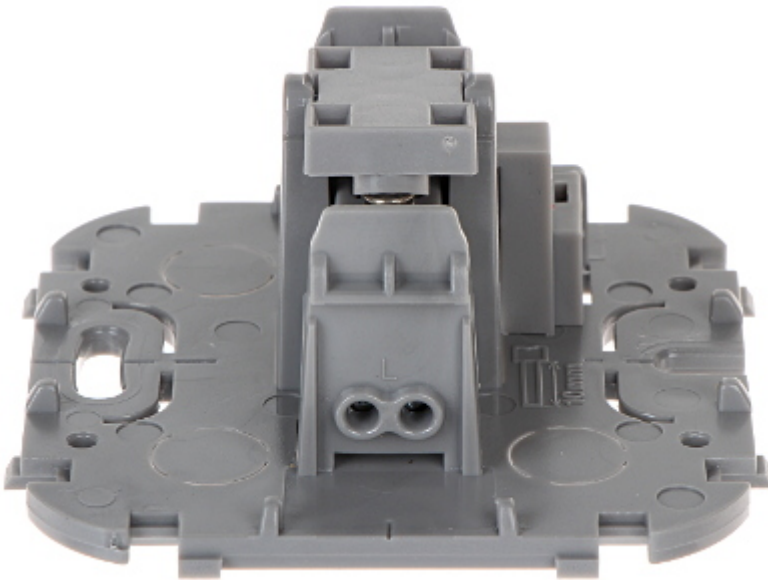

Code: LE-782405

SINGLE NO-NC CONTACT PUSH-BUTTON **LE-782405** 230 V 6 A LEGRAND

Net: **2.48 EUR** Gross: **3.05 EUR**

The LE-782405 can be used for example as bell push-button.

SPECIFICATION

Device type:	Single NO-NC Contact Push-Button (bell)
Rated voltage:	230 V / 50 Hz
Rated current:	6 A
Electrical cable:	max. 2 x 2.5 mm ²
Connectors type:	screw terminals
Backlight:	—
Assembly:	Surface
"Index of Protection":	IP20
Housing:	Plastic
Color:	White, RAL9003
Weight:	0.045 kg
Dimensions:	65 x 65 x 43 mm
Manufacturer / Brand:	LEGRAND
Guarantee:	2 years

PACKAGE

Dimensions (L x W x H): 0x0x0 mm	Gross Weight: 0 kg
----------------------------------	--------------------