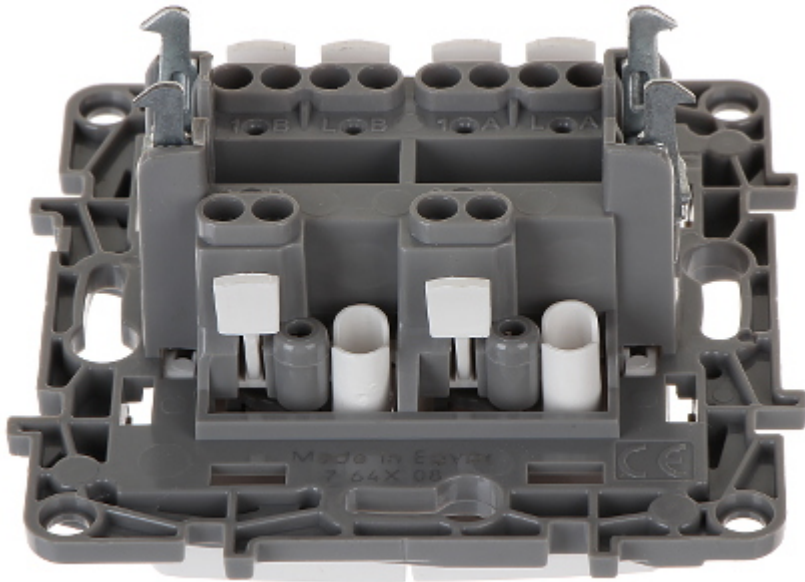

PACKAGE

Dimensions (L x W x H): 0x0x0 mm	Gross Weight: 0 kg