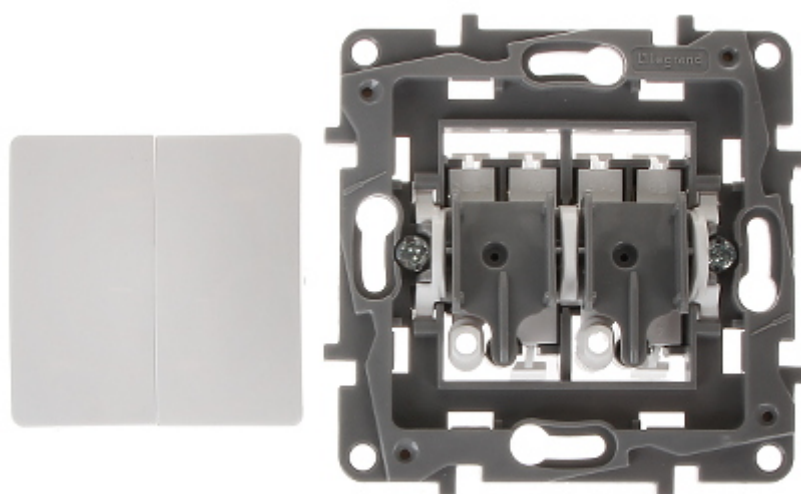

Front view: