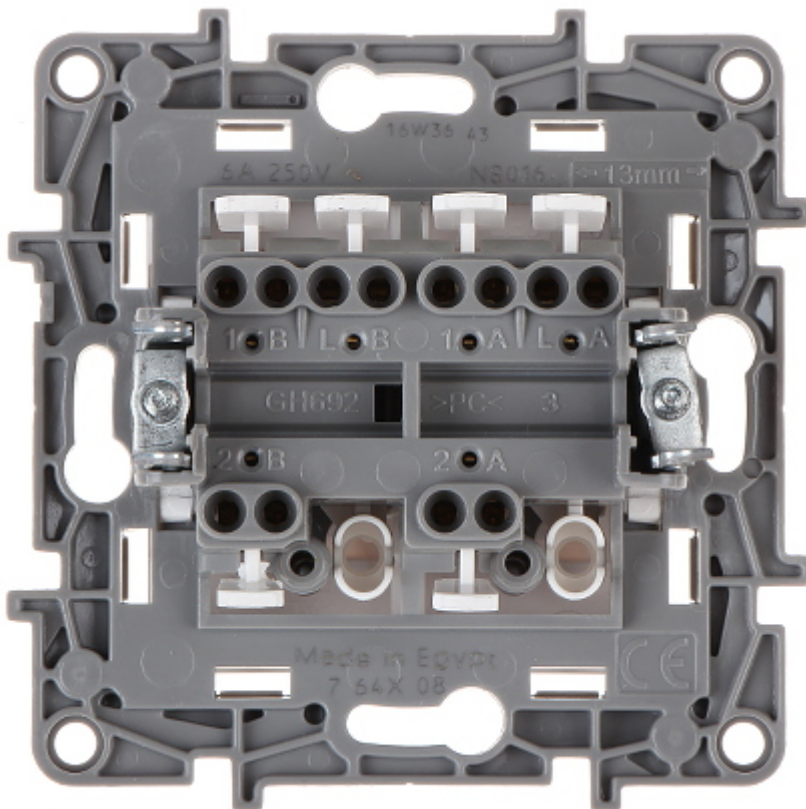

Dimensions: