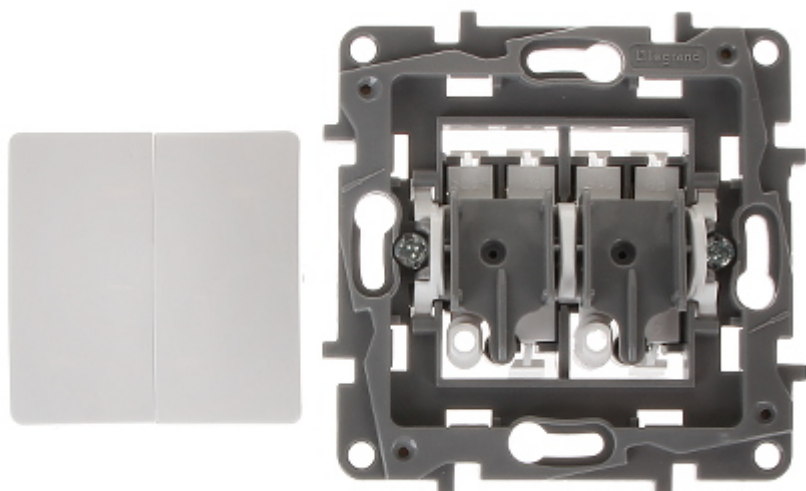

Code: LE-764502

## DOUBLE TWO-WAY SWITCH **LE-764502** Niloe 10 A LEGRAND

Net: **4.41 EUR** Gross: **5.42 EUR**

### SPECIFICATION

Device type:	Double two-way switch
Rated voltage:	230 V AC, 50/60 Hz
Rated current:	10 A
Connectors type:	automatic spring terminals
Application:	Niloe product series
Assembly:	Claw or screw mounting
Housing:	Plastic
Color:	White
Weight:	0.046 kg
Dimensions:	76 x 76 x 60 mm
Manufacturer / Brand:	LEGRAND
Guarantee:	2 years

### PRESENTATION

Front view:

Rear view: