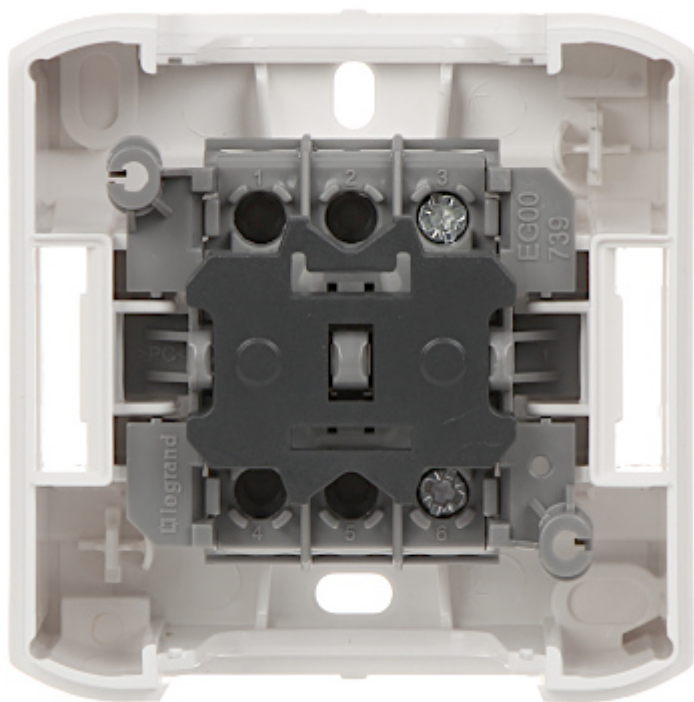

Code: LE-782360

ONE-WAY SWITCH **LE-782360** Forix 230 V 10 A LEGRAND

Net: **4.15 EUR** Gross: **5.10 EUR**

SPECIFICATION

Device type:	One-way Switch
Rated voltage:	230 V / 50 Hz
Rated current:	10 A
Electrical cable:	max. 2 x 2.5 mm ²
Connectors type:	screw terminals
Backlight:	—
Application:	Forix product series
Assembly:	Surface
"Index of Protection":	IP44
Housing:	Plastic
IK rating:	IK07
Color:	White RAL9003
Weight:	0.096 kg
Dimensions:	70 x 70 x 51 mm
Manufacturer / Brand:	LEGRAND
Guarantee:	2 years

PACKAGE

Dimensions (L x W x H): 0x0x0 mm	Gross Weight: 0 kg
----------------------------------	--------------------