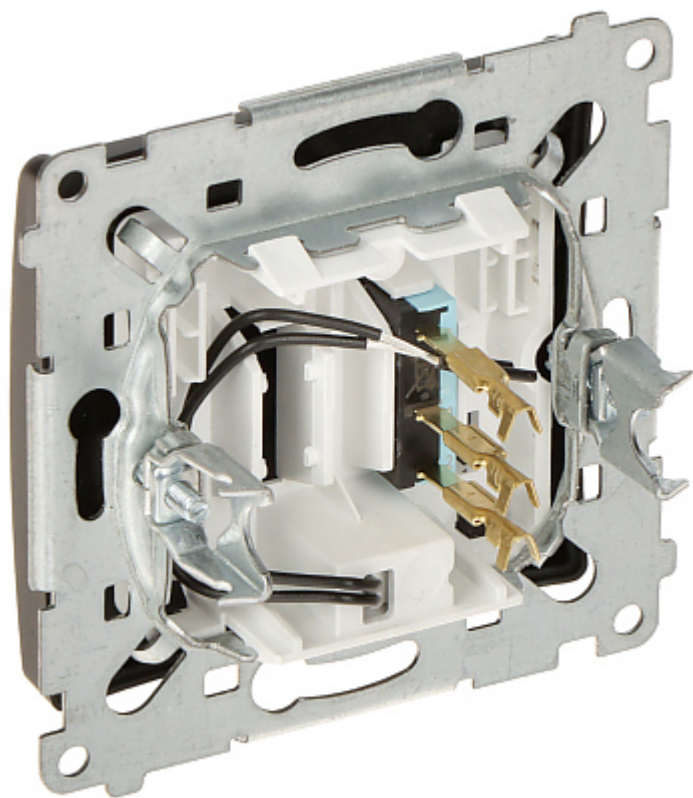

Rear view:

PACKAGE

Dimensions (L x W x H): 0x0x0 mm	Gross Weight: 0 kg