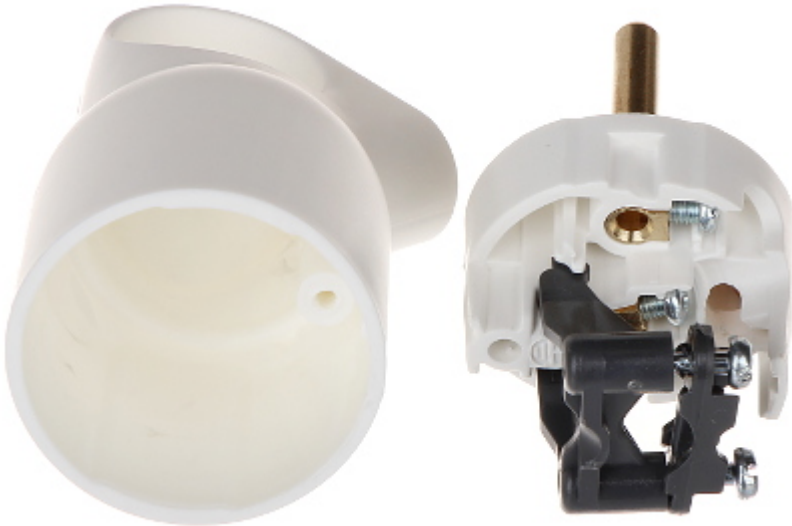

Internal view of the housing:

Connectors: