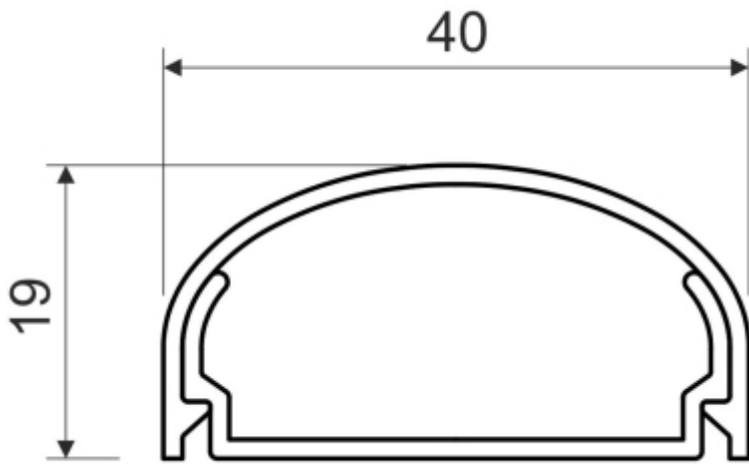

Code: LE-40/HD

STRAIGHT CABLE DUCTING **LE-40/HD** 40x19 KOPOS

Net: **5.95 EUR** Gross: **5.95 EUR**

Cable ducting is designed to carry out electrical installation in buildings, and allows to easy laying and replacement of the cables. Elegant shape.

Wall mounting.

SPECIFICATION

Width:	40 mm
Height:	19 mm
Length:	2000 mm
Material:	PVC
Color:	White
Main features:	<ul style="list-style-type: none">• flammability index : 850 °C• impact resistance : 0.5 J• inside area : 500 mm²
Operation temp:	-5 °C ... 60 °C
"Index of Protection":	IP30
Weight:	0.421 kg
Manufacturer / Brand:	KOPOS
Guarantee:	2 years

PRESENTATION

DELTA-OPTI Monika Matysiak; <https://www.delta.poznan.pl>
POL; 60-713 Poznań; Graniczna 10
e-mail: delta-opti@delta.poznan.pl; tel: +(48) 61 864 69 60

Dimensions:

PACKAGE

Dimensions (L x W x H): 0x0x0 mm	Gross Weight: 0 kg
----------------------------------	--------------------