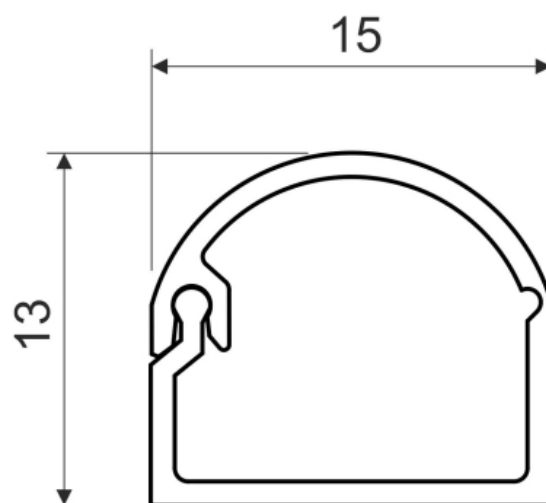

Dimensions: