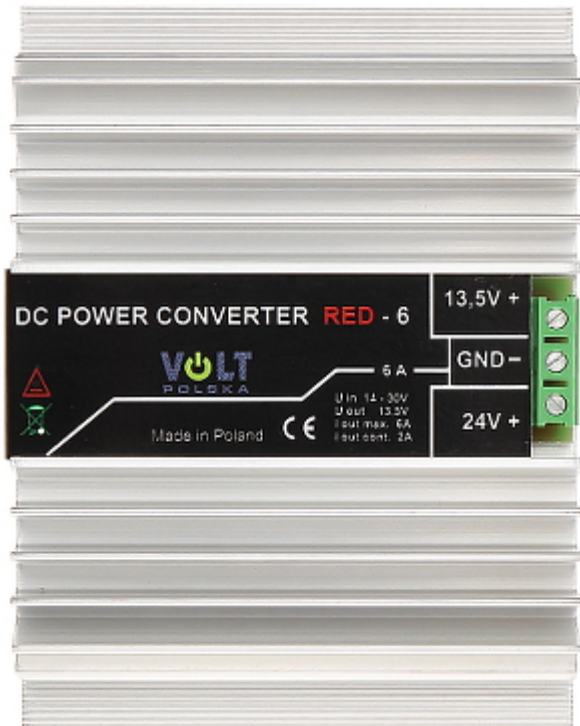

Top view:

PACKAGE

Dimensions (L x W x H): 0x0x0 mm	Gross Weight: 0 kg