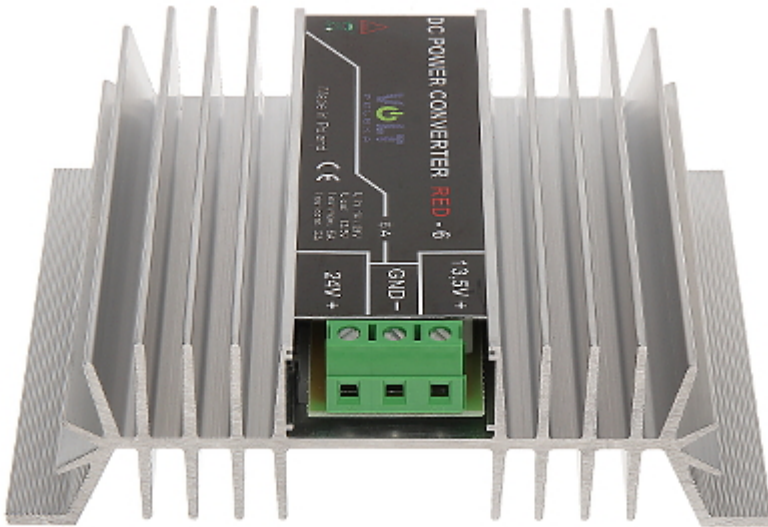

Top view:

PACKAGE

Dimensions (L x W x H): 0x0x0 mm	Gross Weight: 0 kg