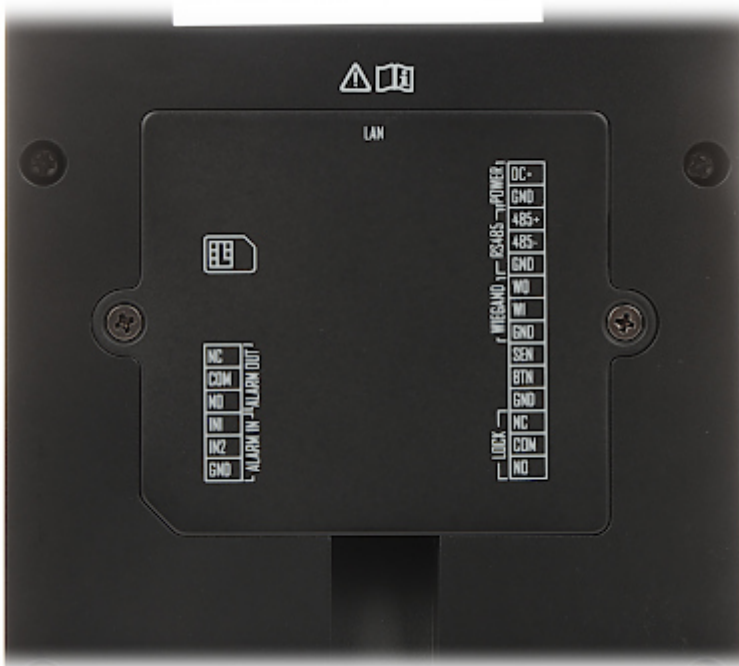

Code: DS-K1T502DBWX-C

ACCESS CONTROLLER **DS-K1T502DBWX-C** Hikvision

Net: **445.59 EUR** Gross: **445.59 EUR**

The DS-K1T502DBWX-C controller can operate autonomously or in the network mode. The device enables single door or read in/out access control. In addition, the built-in camera allows the registration of photos of people logging in and the transmission of the camera image directly to the computer managing the system.

RFID proximity reader built-in, 13.56 MHz S50 standard.

SPECIFICATION

Cards support:	13.56 MHz S50
Reading distance of prox-keys:	max. 3 cm
Autonomous operation:	✓
Keyboard built-in:	✓
Doorbell button:	✓
Battery backup support:	—
Tamper output:	✓
Input lines:	2
Output lines:	1
Communication:	<ul style="list-style-type: none">• RS-485,• Wiegand (data output only),• LAN,• Bluetooth
Network interface:	<ul style="list-style-type: none">• RJ-45 - 10/100 Base-T• Built-in Wi-Fi module
Default IP address:	192.0.0.64
Default admin user / password:	admin / -
Power supply:	12 V ... 24 V DC
Maximal current consumption:	1 A

DELTA-OPTI Monika Matysiak; <https://www.delta.poznan.pl>
POL; 60-713 Poznań; Graniczna 10
e-mail: delta-opti@delta.poznan.pl; tel: +(48) 61 864 69 60

Main features:	<ul style="list-style-type: none"> • Built-in camera 2 Mpx, Camera view angle 110 ° • Possibility to control the door from the Hik-Connect mobile application • 100000 indexed users • micro SD Memory Card Reader • Bi-directional audio streaming support - SIP 2.0 protocol • Buzzer • LED indication • White button illumination • Support for door contact and exit button • NO/NC output
Operation temp:	-40 °C ... 70 °C
"Index of Protection":	IP65
IK rating:	IK09
Housing:	Metal + Plastic
Color:	Silver
Weight:	0.65 kg
Dimensions:	177 x 81 x 24 mm
Manufacturer / Brand:	Hikvision
SAP Code:	302918805
Guarantee:	3 years

PRESENTATION

Front panel:

Mounting side view:

Connectors description:

View after open the cover:

Connectors description:

In the kit:

PACKAGE