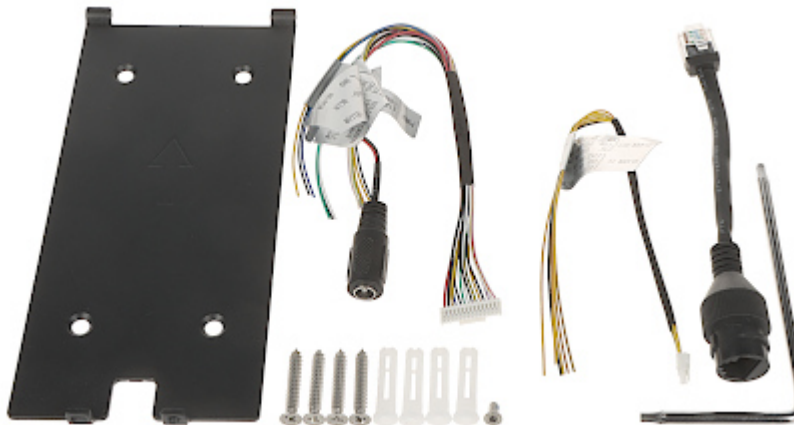

Code: DS-K1T502DBWX-C

ACCESS CONTROLLER **DS-K1T502DBWX-C** Hikvision

Net: **445.59 EUR** Gross: **445.59 EUR**

The DS-K1T502DBWX-C controller can operate autonomously or in the network mode. The device enables single door or read in/out access control. In addition, the built-in camera allows the registration of photos of people logging in and the transmission of the camera image directly to the computer managing the system.

RFID proximity reader built-in, 13.56 MHz S50 standard.

SPECIFICATION

Cards support:	13.56 MHz S50
Reading distance of prox-keys:	max. 3 cm
Autonomous operation:	✓
Keyboard built-in:	✓
Doorbell button:	✓
Battery backup support:	—
Tamper output:	✓
Input lines:	2
Output lines:	1
Communication:	<ul style="list-style-type: none">• RS-485,• Wiegand (data output only),• LAN,• Bluetooth
Network interface:	<ul style="list-style-type: none">• RJ-45 - 10/100 Base-T• Built-in Wi-Fi module
Default IP address:	192.0.0.64
Default admin user / password:	admin / -
Power supply:	12 V ... 24 V DC
Maximal current consumption:	1 A

DELTA-OPTI Monika Matysiak; <https://www.delta.poznan.pl>
POL; 60-713 Poznań; Graniczna 10
e-mail: delta-opti@delta.poznan.pl; tel: +(48) 61 864 69 60

Main features:	<ul style="list-style-type: none"> • Built-in camera 2 Mpx, Camera view angle 110 ° • Possibility to control the door from the Hik-Connect mobile application • 100000 indexed users • micro SD Memory Card Reader • Bi-directional audio streaming support - SIP 2.0 protocol • Buzzer • LED indication • White button illumination • Support for door contact and exit button • NO/NC output
Operation temp:	-40 °C ... 70 °C
"Index of Protection":	IP65
IK rating:	IK09
Housing:	Metal + Plastic
Color:	Silver
Weight:	0.65 kg
Dimensions:	177 x 81 x 24 mm
Manufacturer / Brand:	Hikvision
SAP Code:	302918805
Guarantee:	3 years

PRESENTATION

Front panel:

Mounting side view:

Connectors description:

View after open the cover:

Connectors description:

In the kit:

PACKAGE