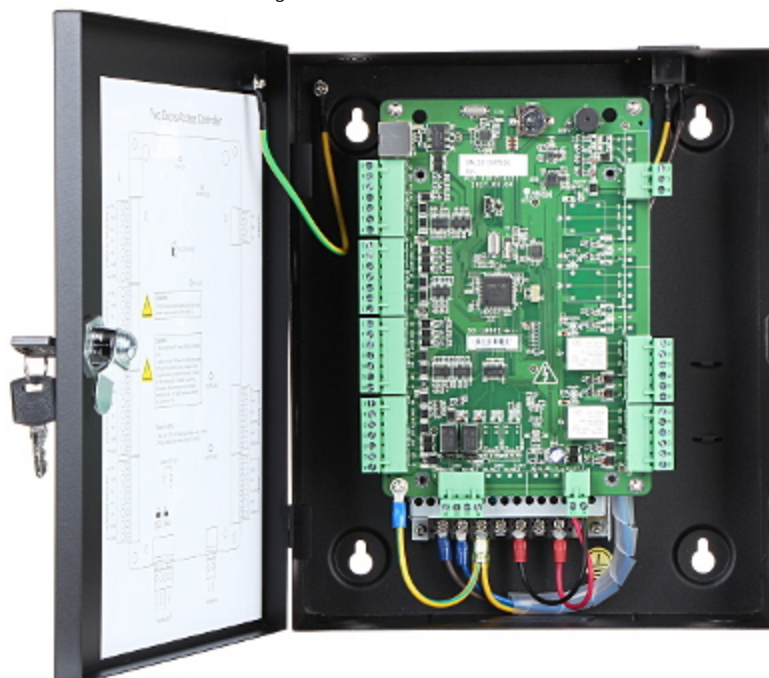

Internal view of the housing: