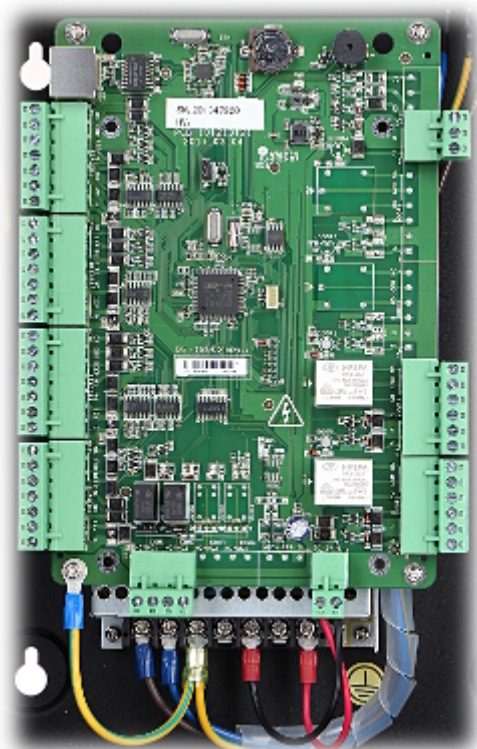

Internal view of the housing: