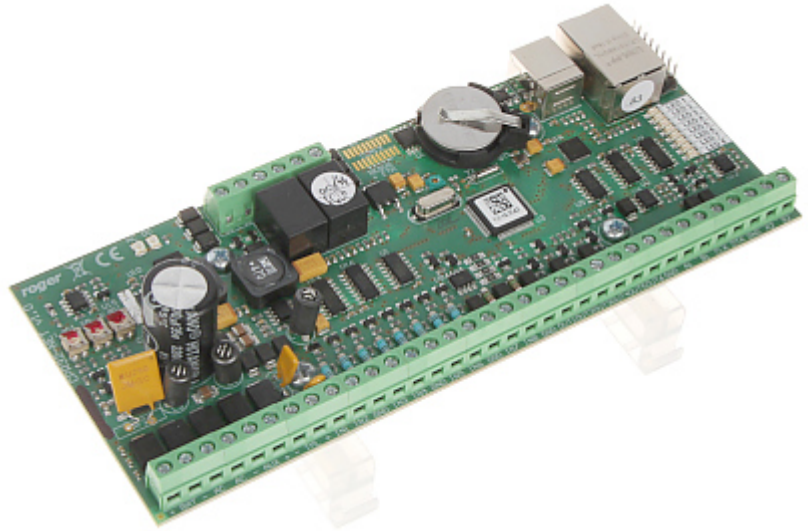

Code: CPR32-NET-BRD

ACCESS CONTROL PANEL **CPR32-NET-BRD** ROGER

Net: **321.70 EUR** Gross: **321.70 EUR**

The CPR32-NET-BRD access control panel is the part of the RACS4 access control system.

The device extends the functionality of the access control system by the ability to manage the system via the LAN/WAN network. In addition, the use of the control panel enables centralized system management, central event buffer service, clock and calendar control, the ability to connect individual controllers in concurrently armed alarm zones.

The control panel also enables integration with the Satel Integra alarm control panels and support for up to 16 wireless Assa Abloy Aperio locks.

SPECIFICATION

Inputs:	<ul style="list-style-type: none">• 8 pcs - Mainboard inputs• max. 32
Outputs:	<ul style="list-style-type: none">• 6 pcs - Transistor outputs• 2 pcs - Relay outputs NO/NC
Communication:	<ul style="list-style-type: none">• 2 x RS-485
Events memory:	<ul style="list-style-type: none">• Events saving to the micro SD card (not included)• Recording up to 240 000 events from the control panel
Output load:	<ul style="list-style-type: none">• Transistor outputs : 1 A / 15 V DC• Relay outputs : 1.5 A / 30 V DC
Main features:	<ul style="list-style-type: none">• Ability to block/unblock partition at a specified time, or as per access schedule,• Central management of the access control system,• Integration with the alarm system SATEL INTEGRA,• History of 250 000 events• Electrical protection of all inputs and outputs as well as communication buses• Full support via network
Power supply:	<ul style="list-style-type: none">• 24 V DC• 12 V DC• 18 V AC
Battery backup support:	✓
Operation temp:	5 °C ... 40 °C
Permissible relative humidity:	10 % ... 95 % (non-condensing)
Dimensions:	175 x 81 x 50 mm
Weight:	0.15 kg
Manufacturer / Brand:	ROGER
Guarantee:	3 years