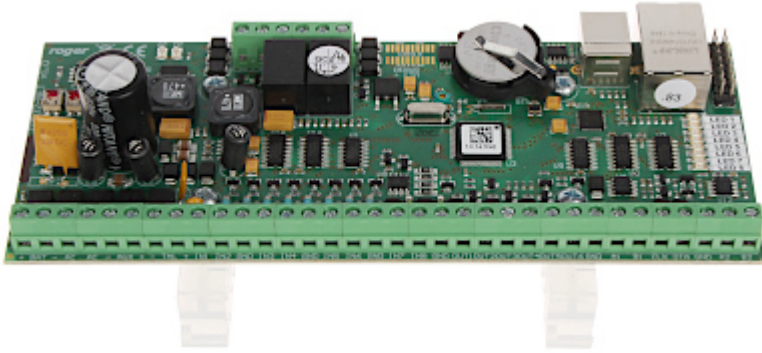

Connectors:

In the kit:

PACKAGE

Dimensions (L x W x H): 0x0x0 mm	Gross Weight: 0 kg