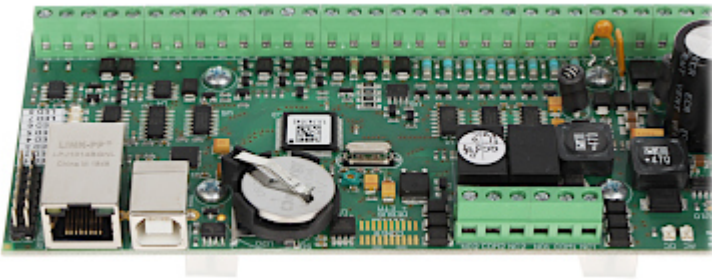

Connectors:

In the kit:

PACKAGE

Dimensions (L x W x H): 0x0x0 mm	Gross Weight: 0 kg