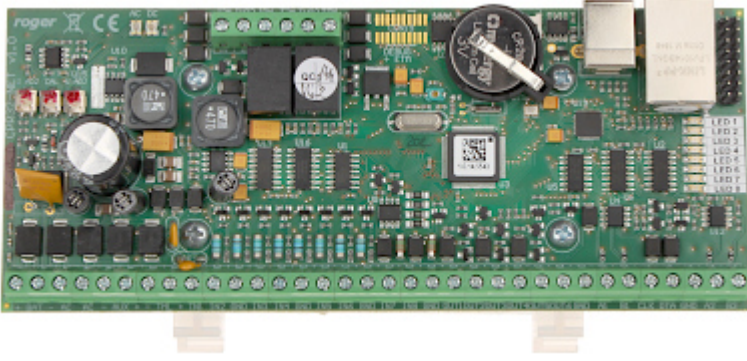

Connectors: