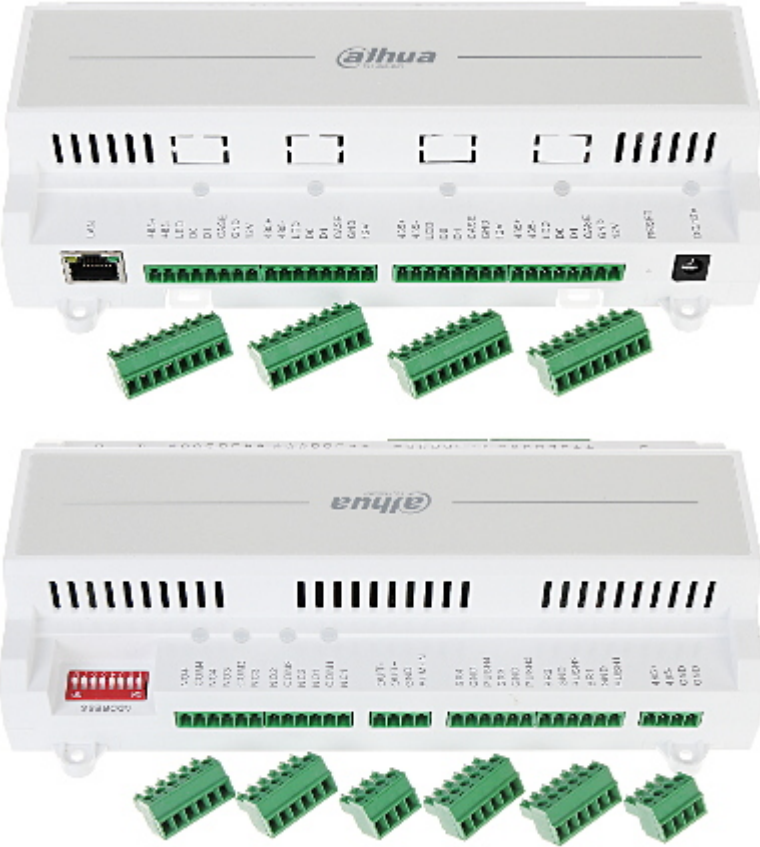

Device connectors:

Mounting side view: