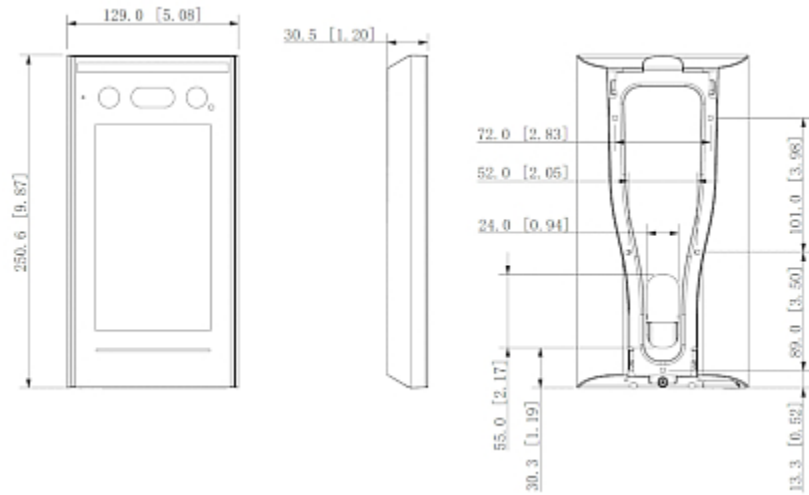

DELTA-OPTI Monika Matysiak; <https://www.delta.poznan.pl>
POL; 60-713 Poznań; Graniczna 10
e-mail: delta-opti@delta.poznan.pl; tel: +(48) 61 864 69 60

USB:	2 x USB 2.0
Memory card slot:	—
Alarm inputs / outputs:	2 / 2 - Relay outputs
Audio:	Speaker built-in
Network interface:	<ul style="list-style-type: none"> • 1 x 10/100 Base-T (RJ-45) • 1 x 10/100/1000 Base-T (RJ-45)
Network protocols:	IPv4, RTSP, RTP, TCP, UDP, P2P
WEB Server:	Built-in
ONVIF:	✓
Default IP address:	192.168.1.108
Default admin user / password:	admin / - The administrator password should be set at the first start
Web browser access ports:	80, 37777
PC client access ports:	37777
Main features:	<ul style="list-style-type: none"> • Built-in LCD display showing the image from the video camera - 7 " capacitive touch screen, 1024 x 600 px • Identification modes : PIN, Proximity identifier Mifare, Face recognition, Any combination of the above • Wiegand 34/26 • WDR - 120 dB - Wide Dynamic Range • LED indication • Buzzer for acoustic signaling of some system events • AGC - Automatic Gain Control • Sharpness - sharper image outlines • Day/Night mode (color/b&w/auto) • RESET button
Power supply:	12 V DC / 2 A (power adapter included)
Power consumption:	≤ 24 W
Housing:	Aluminum + Tempered glass
Color:	Black + Silver
"Index of Protection":	IP65 (after additional sealing the housing connection with the mounting surface, e.g. with silicone)
Operation temp:	-30 °C ... 60 °C
Weight:	2 kg
Dimensions:	251 x 129 x 31 mm
Supported languages:	English
Manufacturer / Brand:	DAHUA
Guarantee:	3 years

PRESENTATION

DELTA-OPTI Monika Matysiak; <https://www.delta.poznan.pl>
POL; 60-713 Poznań; Graniczna 10
e-mail: delta-opti@delta.poznan.pl; tel: +(48) 61 864 69 60

Front view:

Rear view:

Dimensions:

Example of application: