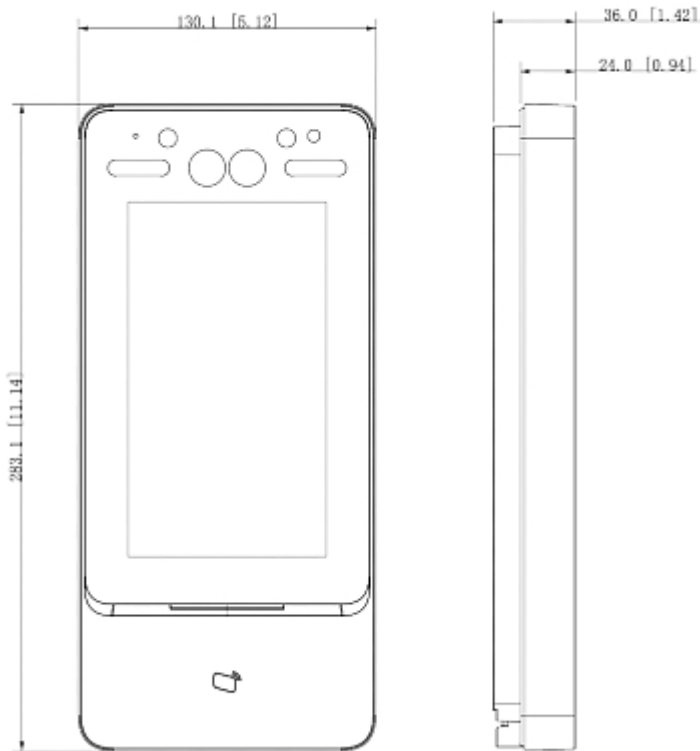

Example of application:

DELTA-OPTI Monika Matysiak; <https://www.delta.poznan.pl>
POL; 60-713 Poznań; Graniczna 10
e-mail: delta-opti@delta.poznan.pl; tel: +(48) 61 864 69 60