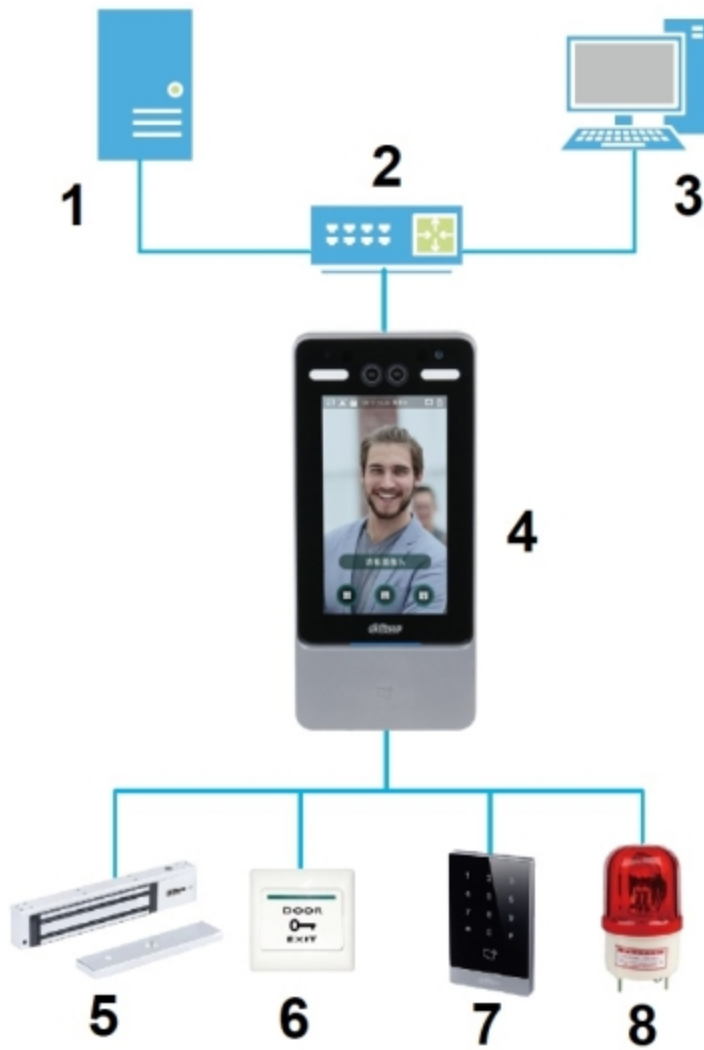

Code: ASI7213Y-V3

ACCESS CONTROLLER **ASI7213Y-V3** - 1080p DAHUA

Net: **603.52 EUR** Gross: **742.33 EUR**

Access controller based on face recognition.

With face recognition algorithm, the access controller can recognize more than 360 positions on human face.

DELTA-OPTI Monika Matysiak; <https://www.delta.poznan.pl>
POL; 60-713 Poznań; Graniczna 10
e-mail: delta-opti@delta.poznan.pl; tel: +(48) 61 864 69 60

USB:	1 x USB 2.0
Memory card slot:	—
Alarm inputs / outputs:	2 / 2 - Relay outputs
Audio:	Speaker built-in
Network interface:	1 x 10/100 Base-T (RJ-45)
Network protocols:	IPv4, RTSP, RTP, TCP, UDP, P2P
WEB Server:	Built-in
ONVIF:	—
Default IP address:	192.168.1.108
Default admin user / password:	admin / - The administrator password should be set at the first start
Web browser access ports:	80, 37777
PC client access ports:	37777
Main features:	<ul style="list-style-type: none"> • Built-in LCD display showing the image from the video camera - 7 " capacitive touch screen, 1024 x 600 px • Identification modes : PIN, Proximity identifier Mifare, Face recognition, Any combination of the above • Wiegand 34/26 • WDR - 120 dB - Wide Dynamic Range • LED indication • Buzzer for acoustic signaling of some system events • AGC - Automatic Gain Control • Sharpness - sharper image outlines • Day/Night mode (color/b&w/auto) • RESET button
Power supply:	12 V DC / 2 A (power adapter included)
Power consumption:	≤ 12 W
Housing:	Aluminum + Tempered glass
Color:	Black + Silver
"Index of Protection":	—
Operation temp:	-10 °C ... 55 °C
Weight:	1.8 kg
Dimensions:	283 x 130 x 37 mm
Supported languages:	English
Manufacturer / Brand:	DAHUA
Guarantee:	3 years

1. System management center
2. Switch
3. Remote client
4. Controller
5. Electromagnetic Lock
6. Door/gate opening button
7. Reader with keypad
8. Signaling device