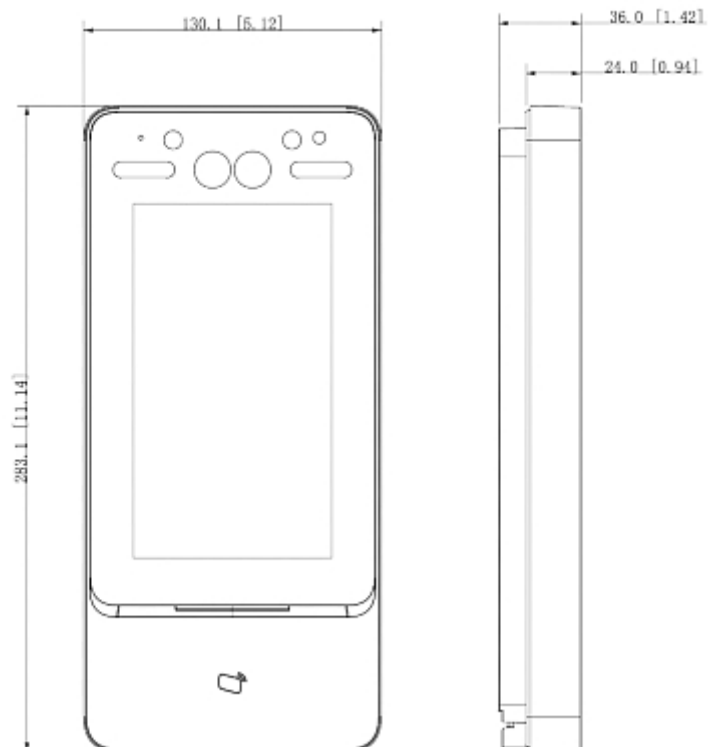

DELTA-OPTI Monika Matysiak; <https://www.delta.poznan.pl>
POL; 60-713 Poznań; Graniczna 10
e-mail: delta-opti@delta.poznan.pl; tel: +(48) 61 864 69 60

USB:	1 x USB 2.0
Memory card slot:	—
Alarm inputs / outputs:	2 / 2 - Relay outputs
Audio:	Speaker built-in
Network interface:	1 x 10/100 Base-T (RJ-45)
Network protocols:	IPv4, RTSP, RTP, TCP, UDP, P2P
WEB Server:	Built-in
ONVIF:	—
Default IP address:	192.168.1.108
Default admin user / password:	admin / - The administrator password should be set at the first start
Web browser access ports:	80, 37777
PC client access ports:	37777
Main features:	<ul style="list-style-type: none"> • Built-in LCD display showing the image from the video camera - 7 " capacitive touch screen, 1024 x 600 px • Identification modes : PIN, Proximity identifier Mifare, Face recognition, Any combination of the above • Wiegand 34/26 • WDR - 120 dB - Wide Dynamic Range • LED indication • Buzzer for acoustic signaling of some system events • AGC - Automatic Gain Control • Sharpness - sharper image outlines • Day/Night mode (color/b&w/auto) • RESET button
Power supply:	12 V DC / 2 A (power adapter included)
Power consumption:	≤ 12 W
Housing:	Aluminum + Tempered glass
Color:	Black + Silver
"Index of Protection":	—
Operation temp:	-10 °C ... 55 °C
Weight:	1.8 kg
Dimensions:	283 x 130 x 37 mm
Supported languages:	English
Manufacturer / Brand:	DAHUA
Guarantee:	3 years

PRESENTATION

DELTA-OPTI Monika Matysiak; <https://www.delta.poznan.pl>
POL; 60-713 Poznań; Graniczna 10
e-mail: delta-opti@delta.poznan.pl; tel: +(48) 61 864 69 60

Front view:

Dimensions:

Example of application: