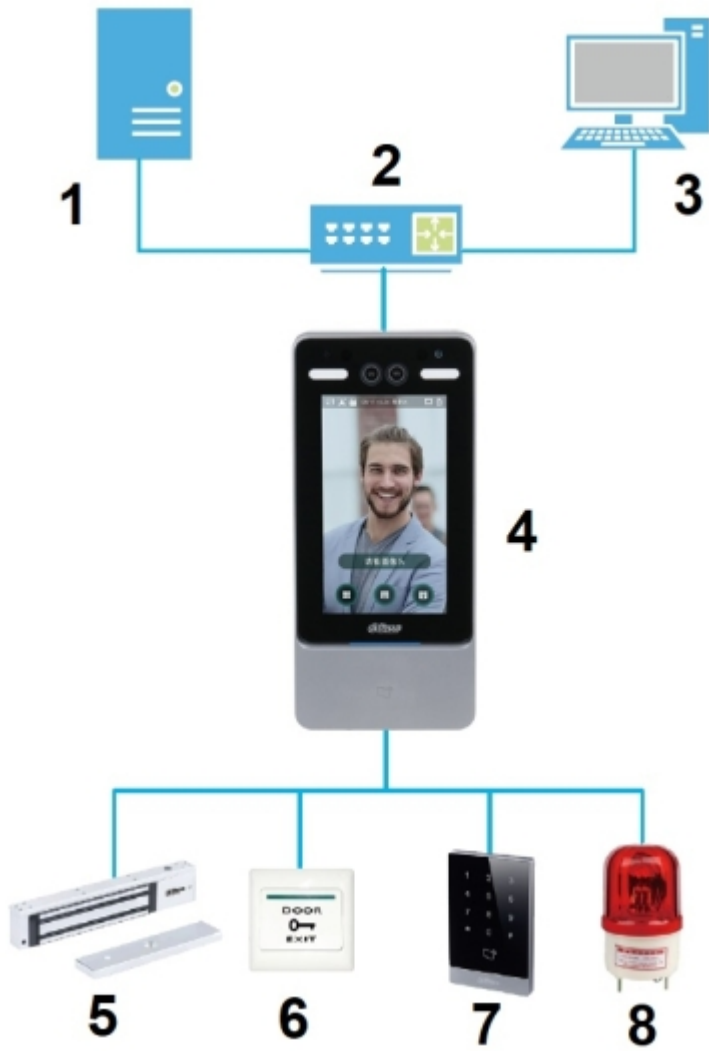

1. System management center
2. Switch
3. Remote client
4. Controller
5. Electromagnetic Lock
6. Door/gate opening button
7. Reader with keypad
8. Signaling device

PACKAGE

Dimensions (L x W x H): 0x0x0 mm	Gross Weight: 0 kg