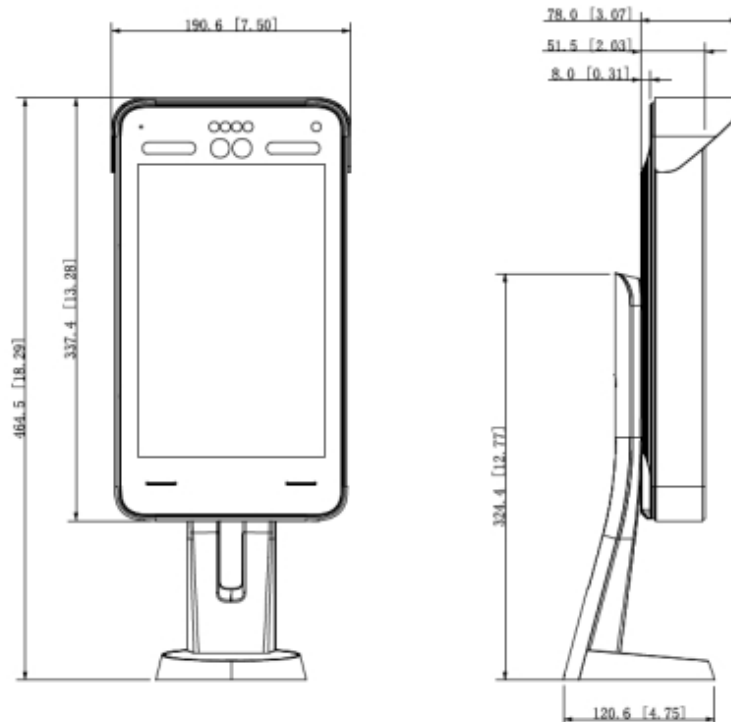

Dimensions: