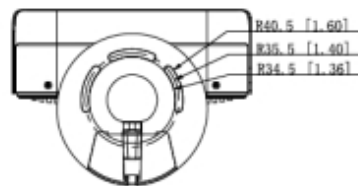

Dimensions: