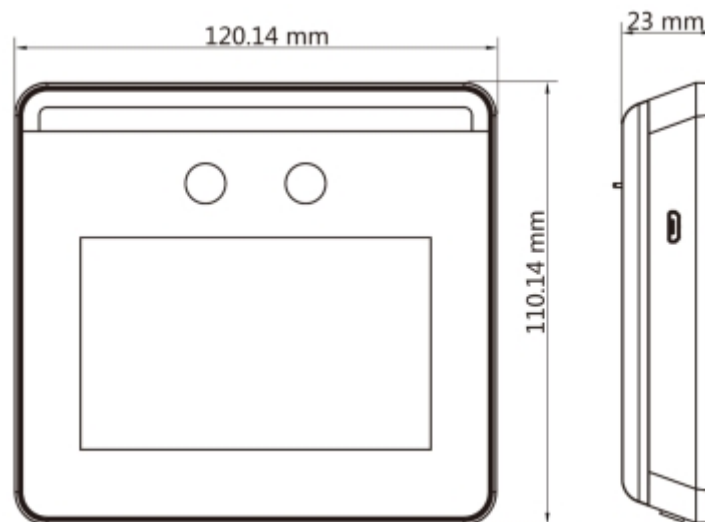

Network interface:	<ul style="list-style-type: none"> • 10/100 Mb/s (RJ-45) • WiFi
Network protocols:	TCP/IP, ISUP, ISAPI
WEB Server:	Built-in
ONVIF:	—
Default IP address:	192.168.1.64
Default admin user / password:	admin / - The administrator password should be set at the first start
Web browser access ports:	80
PC client access ports:	port 8000
Main features:	<ul style="list-style-type: none"> • 3.97 " capacitive touch screen • Mechanical tamper protection • WDR - Wide Dynamic Range • AI detection : Face recognition • Configuration and management from the iVMS-4200 application • Port USB • Door lock control output • Possibility to connect an exit button and a reed switch to control the door status
Power supply:	12 V DC / 1.5 A (power adapter included)
Power consumption:	≤ 18 W
Housing:	Metal
Color:	Black / Silver
"Index of Protection":	—
Operation temp:	-10 °C ... 55 °C
Weight:	0.31 kg
Dimensions:	120 x 110 x 23 mm (without bracket)
Supported languages:	English, Spanish, Portuguese, Russian
Manufacturer / Brand:	Hikvision
SAP Code:	302912468
Guarantee:	2 years

PRESENTATION

Front view:

Mounting side view:

Dimensions:

Connectors:

micro USB connector:

Rear view with wall mount attached:

Rear view with desk stand attached: