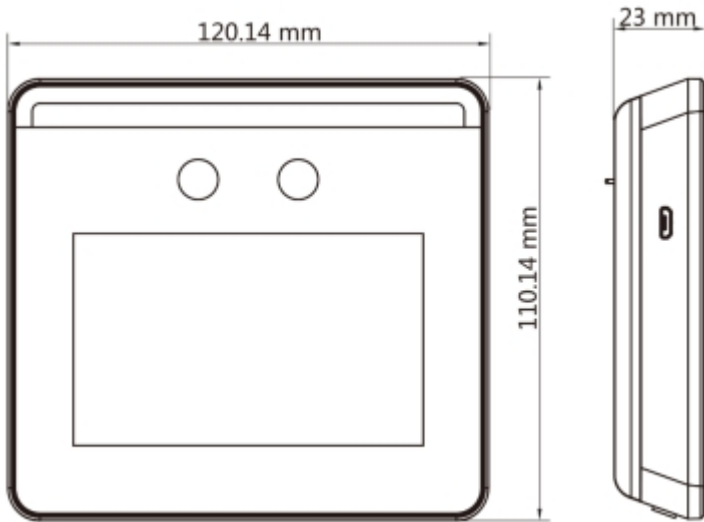

Network interface:	<ul style="list-style-type: none"> • 10/100 Mb/s (RJ-45) • WiFi
Network protocols:	TCP/IP, ISUP, ISAPI
WEB Server:	Built-in
ONVIF:	—
Default IP address:	192.168.1.64
Default admin user / password:	admin / - The administrator password should be set at the first start
Web browser access ports:	80
PC client access ports:	port 8000
Main features:	<ul style="list-style-type: none"> • 3.97 " capacitive touch screen • Mechanical tamper protection • WDR - Wide Dynamic Range • AI detection : Face recognition • Configuration and management from the iVMS-4200 application • Port USB • Door lock control output • Possibility to connect an exit button and a reed switch to control the door status
Power supply:	12 V DC / 1.5 A (power adapter included)
Power consumption:	≤ 18 W
Housing:	Metal
Color:	Black / Silver
"Index of Protection":	—
Operation temp:	-10 °C ... 55 °C
Weight:	0.31 kg
Dimensions:	120 x 110 x 23 mm (without bracket)
Supported languages:	English, Spanish, Portuguese, Russian
Manufacturer / Brand:	Hikvision
SAP Code:	302912468
Guarantee:	2 years

PRESENTATION

Front view:

DELTA-OPTI Monika Matysiak; <https://www.delta.poznan.pl>
POL; 60-713 Poznań; Graniczna 10
e-mail: delta-opti@delta.poznan.pl; tel: +(48) 61 864 69 60

Mounting side view:

Dimensions:

Connectors:

micro USB connector:

Rear view with wall mount attached:

Rear view with desk stand attached:

In the kit:

PACKAGE

Dimensions (L x W x H): 0x0x0 mm	Gross Weight: 0 kg
----------------------------------	--------------------