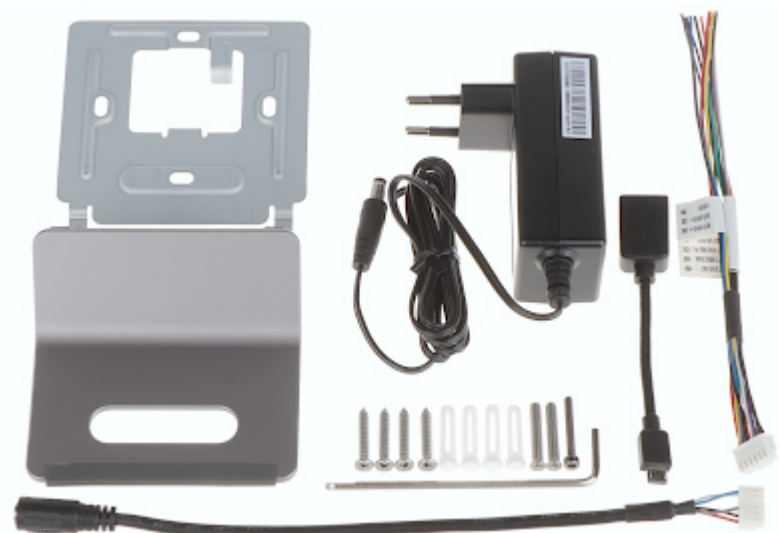

Network interface:	<ul style="list-style-type: none"> • 10/100 Mb/s (RJ-45) • WiFi
Network protocols:	TCP/IP, ISUP, ISAPI
WEB Server:	Built-in
ONVIF:	—
Default IP address:	192.168.1.64
Default admin user / password:	admin / - The administrator password should be set at the first start
Web browser access ports:	80
PC client access ports:	port 8000
Main features:	<ul style="list-style-type: none"> • 3.97 " capacitive touch screen • Mechanical tamper protection • WDR - Wide Dynamic Range • AI detection : Face recognition • Configuration and management from the iVMS-4200 application • Port USB • Door lock control output • Possibility to connect an exit button and a reed switch to control the door status
Power supply:	12 V DC / 1.5 A (power adapter included)
Power consumption:	≤ 18 W
Housing:	Metal
Color:	Black / Silver
"Index of Protection":	—
Operation temp:	-10 °C ... 55 °C
Weight:	0.31 kg
Dimensions:	120 x 110 x 23 mm (without bracket)
Supported languages:	English, Spanish, Portuguese, Russian
Manufacturer / Brand:	Hikvision
SAP Code:	302912468
Guarantee:	2 years

Connectors:

micro USB connector:

Rear view with wall mount attached:

Rear view with desk stand attached:

In the kit:

PACKAGE

Dimensions (L x W x H): 0x0x0 mm	Gross Weight: 0 kg
----------------------------------	--------------------