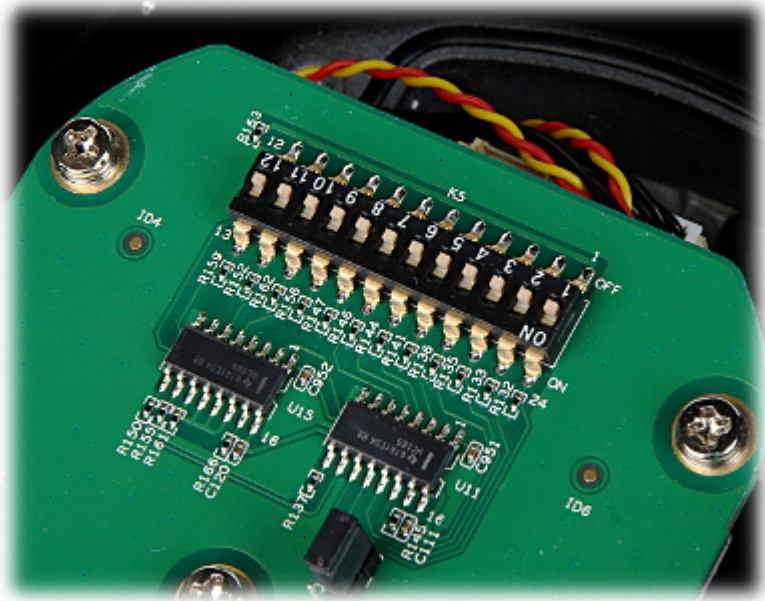

DELTA-OPTI Monika Matysiak; <https://www.delta.poznan.pl>  
POL; 60-713 Poznań; Graniczna 10  
e-mail: [delta-opti@delta.poznan.pl](mailto:delta-opti@delta.poznan.pl); tel: +(48) 61 864 69 60

Preset rotation speed:	240 °/s (horizontal) 200 °/s (vertical)
PTZ control:	Via interface RS-485 The ability to control via coaxial cable from recorder
Protocols:	Pelco-D, Pelco-P, DH-SD (auto detection)
S/N ratio:	> 55 dB
Video output:	AHD / HD-CVI / HD-TVI / CVBS, 1 Vpp 75 Ω
Audio:	External microphone input
Number of presets:	300
Route settings:	8
Horizontal scan:	✓
Park action:	Call the set function (tour, scan, etc.) after specified dwell time
Alarm inputs / outputs:	2 / 1
Main features:	<ul style="list-style-type: none"> <li>• WDR - 120 dB - Wide Dynamic Range</li> <li>• 2D-DNR / 3D-DNR - Digital Noise Reduction</li> <li>• ICR - Movable InfraRed filter</li> <li>• BLC/HLC - Back Light / High Light Compensation</li> <li>• Auto White Balance</li> <li>• 24 Configurable Privacy Zones</li> </ul>
OSD menu:	✓
Power supply:	12 V DC / 3000 mA
Power consumption:	≤ 20 W
Housing:	Speed Dome, Metal / Plastic
Color:	White
"Index of Protection":	IP66
Vandal-proof:	—
Operation temp:	-40 °C ... 70 °C
Weight:	3.70 kg (with bracket)
Dimensions:	155 x 350 x 255 mm (with bracket)
Supported languages:	English
Manufacturer / Brand:	DAHUA
Guarantee:	<b>3 years</b>

## PRESENTATION

Bottom view:

Bottom view (configuration switches visible):

Bracket dimensions:

Camera connectors:

Connectors description:

In the kit:

**OUR TESTS**