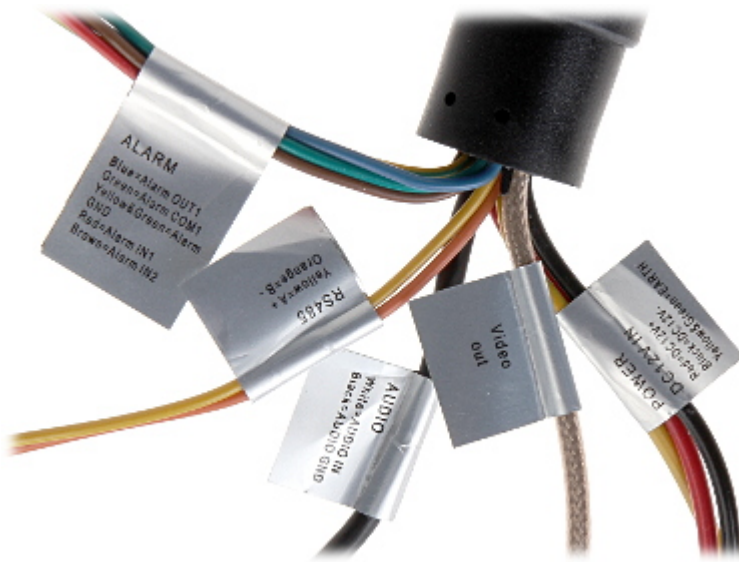

Code: DH-SD49225I-HC

DELTA-OPTI Monika Matysiak; <https://www.delta.poznan.pl>  
POL; 60-713 Poznań; Graniczna 10  
e-mail: [delta-opti@delta.poznan.pl](mailto:delta-opti@delta.poznan.pl); tel: +(48) 61 864 69 60

Preset rotation speed:	240 °/s (horizontal) 200 °/s (vertical)
PTZ control:	Via interface RS-485 The ability to control via coaxial cable from recorder
Protocols:	Pelco-D, Pelco-P, DH-SD (auto detection)
S/N ratio:	> 55 dB
Video output:	AHD / HD-CVI / HD-TVI / CVBS, 1 Vpp 75 Ω
Audio:	External microphone input
Number of presets:	300
Route settings:	8
Horizontal scan:	✓
Park action:	Call the set function (tour, scan, etc.) after specified dwell time
Alarm inputs / outputs:	2 / 1
Main features:	<ul style="list-style-type: none"> <li>• WDR - 120 dB - Wide Dynamic Range</li> <li>• 2D-DNR / 3D-DNR - Digital Noise Reduction</li> <li>• ICR - Movable InfraRed filter</li> <li>• BLC/HLC - Back Light / High Light Compensation</li> <li>• Auto White Balance</li> <li>• 24 Configurable Privacy Zones</li> </ul>
OSD menu:	✓
Power supply:	12 V DC / 3000 mA
Power consumption:	≤ 20 W
Housing:	Speed Dome, Metal / Plastic
Color:	White
"Index of Protection":	IP66
Vandal-proof:	—
Operation temp:	-40 °C ... 70 °C
Weight:	3.70 kg (with bracket)
Dimensions:	155 x 350 x 255 mm (with bracket)
Supported languages:	English
Manufacturer / Brand:	DAHUA
Guarantee:	<b>3 years</b>

## PRESENTATION

Bottom view:

Bottom view (configuration switches visible):

Bracket dimensions:

Camera connectors:

Connectors description:

In the kit:

**OUR TESTS**

HD-CVI:

Camera image at artificial illumination (about 30Lux):

Camera image at night conditions with external IR illuminator on:

Camera image at direct strong light opposite to camera: