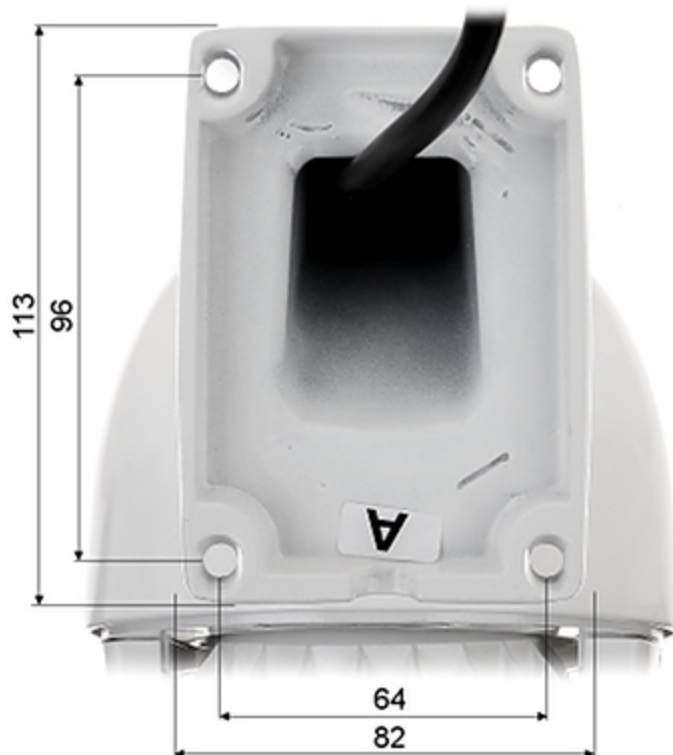

Small dimensions camera:

Bottom view:

Camera mounting side view:

Camera connectors:

In the kit:

OUR TESTS

AHD:

Camera image at artificial illumination (about 30Lux):

Camera image at night conditions with internal built-in IR illuminator on:

Camera image at direct strong light opposite to camera:

OUR OPINIONS

- Small dimensions camera.

PACKAGE

Dimensions (L x W x H): 295x285x180 mm	Gross Weight: 2.41 kg
--	-----------------------