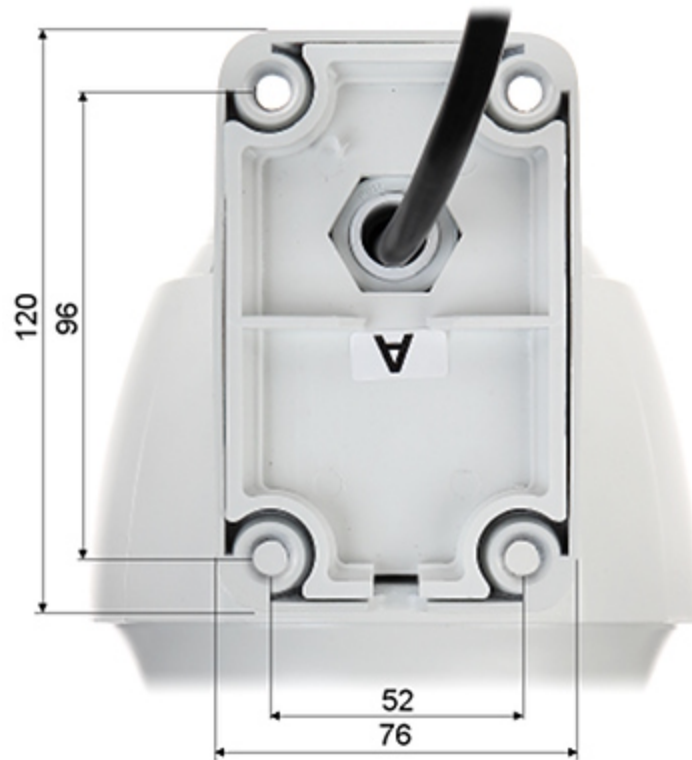

PRESENTATION

DELTA-OPTI Monika Matysiak; <https://www.delta.poznan.pl>
POL; 60-713 Poznań; Graniczna 10
e-mail: delta-opti@delta.poznan.pl; tel: +(48) 61 864 69 60

Small dimensions camera:

Bottom view:

Camera mounting side view:

Camera connectors:

In the kit:

OUR TESTS

AHD:

Camera image at artificial illumination (about 30Lux):

Camera image at night conditions with internal built-in IR illuminator on:

Camera image at direct strong light opposite to camera: