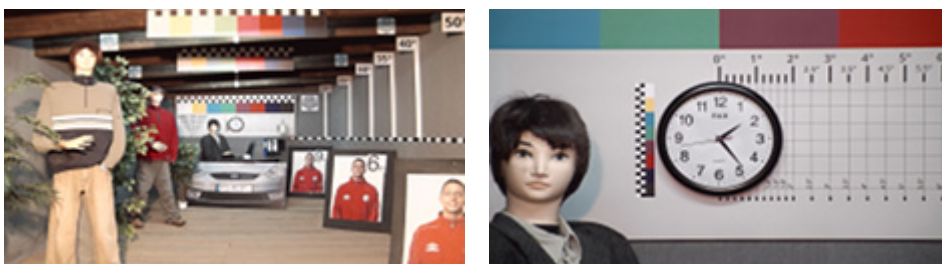

HD-CVI:

Camera image at artificial illumination (about 30Lux):