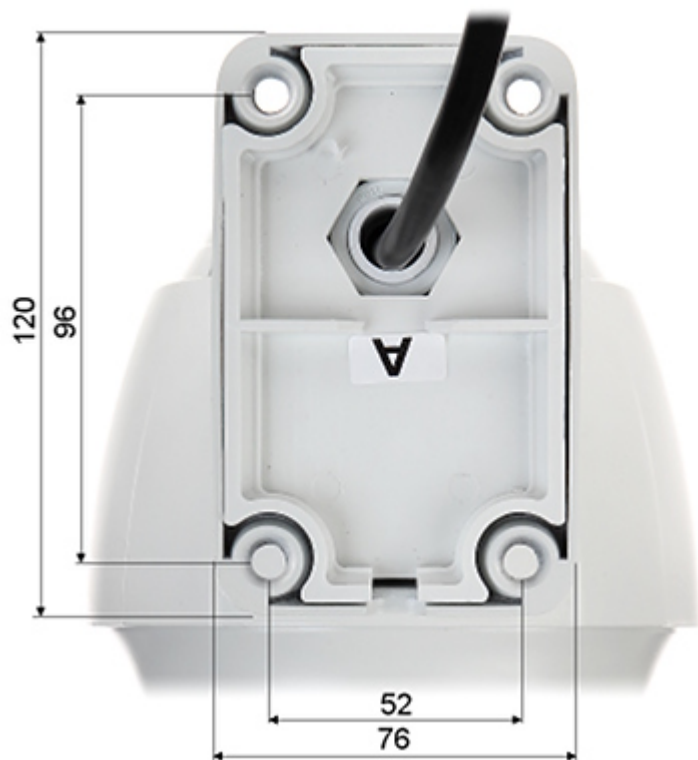

PRESENTATION

Small dimensions camera:

DELTA-OPTI Monika Matysiak; <https://www.delta.poznan.pl>
POL; 60-713 Poznań; Graniczna 10
e-mail: delta-opti@delta.poznan.pl; tel: +(48) 61 864 69 60

Bottom view:

Camera mounting side view:

Camera connectors:

In the kit:

OUR TESTS

AHD:

Camera image at artificial illumination (about 30Lux):

Camera image at night conditions with internal built-in IR illuminator on:

Camera image at direct strong light opposite to camera: