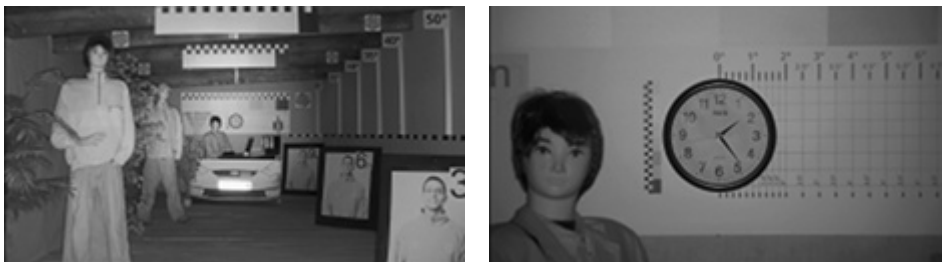

Camera connectors:

In the kit:

OUR TESTS

AHD:

Camera image at artificial illumination (about 30Lux):

Camera image at night conditions with internal built-in IR illuminator on:

Camera image at direct strong light opposite to camera:

Camera image at night conditions with internal built-in IR illuminator on:

Camera image at direct strong light opposite to camera: