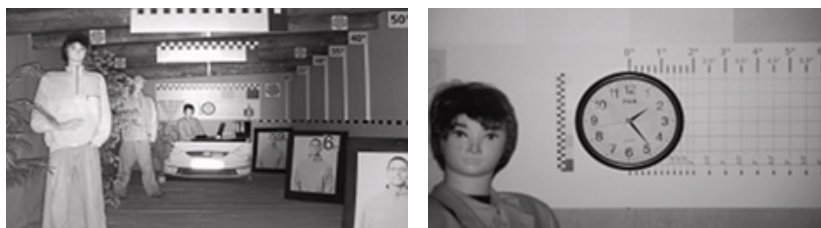

Camera image at night conditions with internal built-in IR illuminator on: