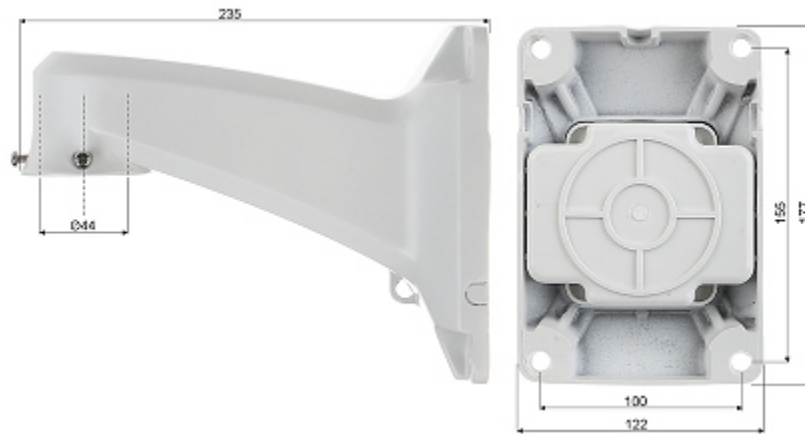

#### SPECIFICATION

Standard:	AHD, HD-CVI, HD-TVI, PAL
Sensor:	1/2.7 " Sony CMOS IMX323
Digital Image Processor:	Nextchip NVP2441H
Matrix size:	2.1 Mpx
Resolution:	1920 x 1080 px - 1080p 960 x 576 px - 960H
Range of IR illumination:	150 m - The power IR LEDs (POWER LED) : 10 pcs
Lens:	5.35 ... 107 mm
View angle:	• 53 ° ... 2.9 ° (manufacturer data) • 43 ° ... 4 ° (our tests result)
Optical zoom:	x 20
Digital zoom:	x 16
Rotation speed depending on ZOOM level:	✓
Auto IR illuminator:	✓
Horizontal rotation range:	360 ° continuous
Vertical rotation range:	-5 ° ... 90 °
Rotation speed (manual control):	0.1 °/s ... 200 °/s (horizontal) , 0.1 °/s ... 70 °/s (vertical)

DELTA-OPTI Monika Matysiak; <https://www.delta.poznan.pl>  
POL; 60-713 Poznań; Graniczna 10  
e-mail: [delta-opti@delta.poznan.pl](mailto:delta-opti@delta.poznan.pl); tel: +(48) 61 864 69 60

PTZ control:	Via interface RS-485
Protocols:	Pelco-D, Pelco-P (auto detection)
S/N ratio:	> 55 dB
Video output:	AHD / HD-CVI / HD-TVI / CVBS, 1 Vpp 75 Ω
Audio:	—
Number of presets:	—
Route settings:	—
Horizontal scan:	✓
Park action:	—
Alarm inputs / outputs:	—
Main features:	<ul style="list-style-type: none"> <li>• DNR - Digital Noise Reduction</li> <li>• ICR - Movable InfraRed filter</li> <li>• BLC/HLC - Back Light / High Light Compensation</li> <li>• Auto White Balance</li> <li>• AGC - Automatic Gain Control</li> <li>• Configurable Privacy Zones</li> <li>• Auto restore to previous PTZ and lens status after power failure</li> </ul>
OSD menu:	✓
Power supply:	12 V DC / 4 A (power adapter included)
Power consumption:	≤ 31 W
Housing:	Speed Dome, Aluminum
Color:	White
"Index of Protection":	IP66
Vandal-proof:	—
Operation temp:	-40 °C ... 60 °C
Weight:	4.4 kg (with bracket)
Dimensions:	325 x 240 x 347 mm (with bracket)
Supported languages:	English
Guarantee:	2 years

## PRESENTATION

Bottom view:

Bracket dimensions:

Camera connectors:

In the kit: