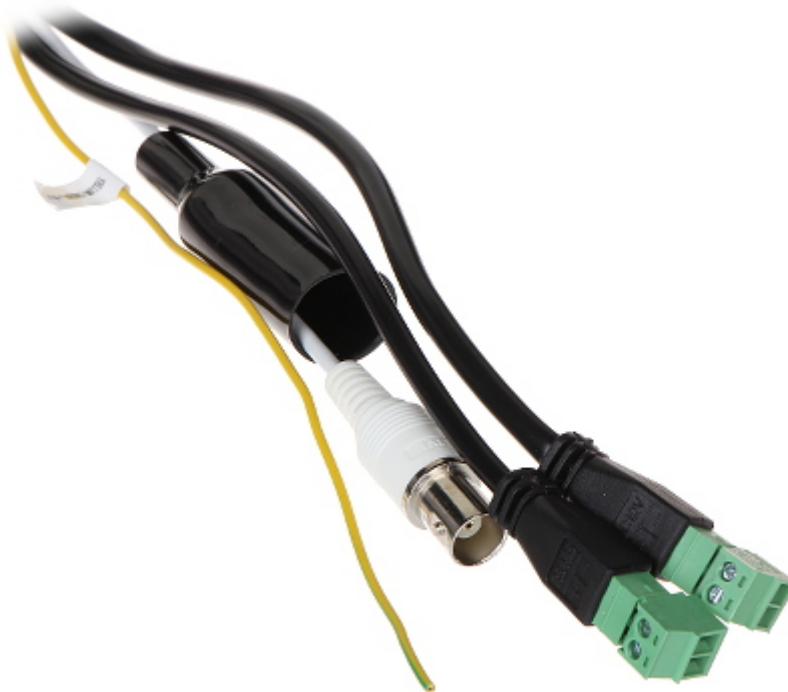

Code: DS-2AE4225TI-D(C)

AHD, HD-CVI, HD-TVI, PAL SPEED DOME CAMERA OUTDOOR DS-2AE4225TI-D(C) - 1080p HIKVISION

Net: **569.43 USD** Gross: **700.40 USD**

Megapixel camera with 1/2.8" CMOS sensor and AHD / HD-CVI / HD-TVI / PAL.

Dimensions:

In the kit:

OUR TESTS

Camera image at artificial illumination (about 30Lux):

Camera image at night conditions with internal built-in IR illuminator on:

Camera image at direct strong light opposite to camera: