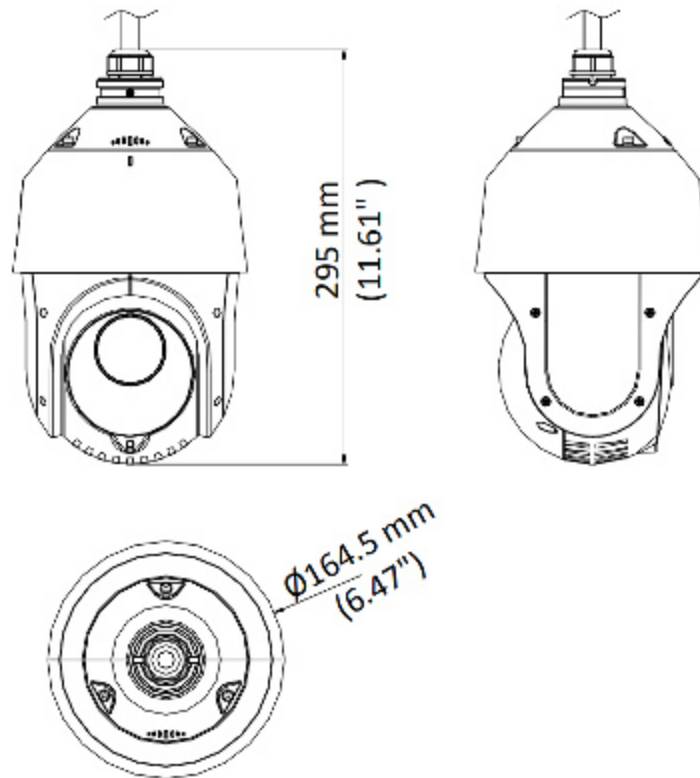

Dimensions:

In the kit:

OUR TESTS

Camera image at artificial illumination (about 30Lux):

Camera image at night conditions with internal built-in IR illuminator on:

Camera image at direct strong light opposite to camera: