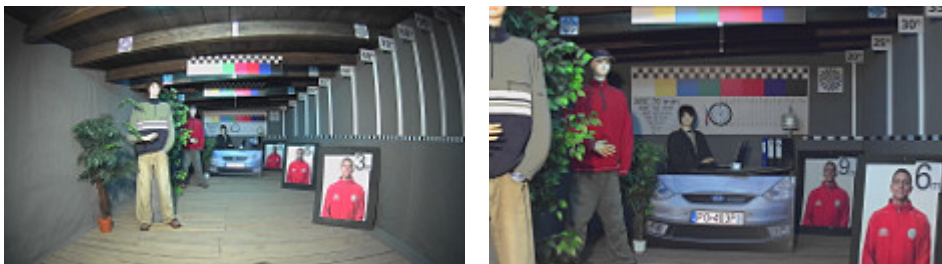

Camera image at night conditions with internal built-in IR illuminator on:

Camera image at direct strong light opposite to camera:

HD-CVI:

Camera image at artificial illumination (about 30Lux):

Camera image at night conditions with internal built-in IR illuminator on:

Camera image at direct strong light opposite to camera:

HD-TVI:

Camera image at artificial illumination (about 30Lux):

Camera image at night conditions with internal built-in IR illuminator on:

Camera image at direct strong light opposite to camera: