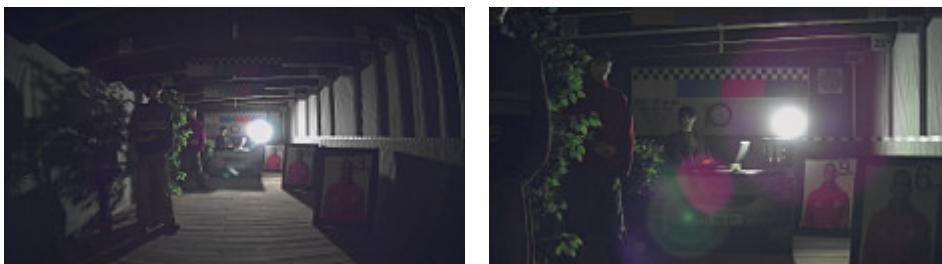

Camera image at direct strong light opposite to camera:

HD-TVI:

Camera image at artificial illumination (about 30Lux):

Camera image at night conditions with internal built-in IR illuminator on:

Camera image at direct strong light opposite to camera: