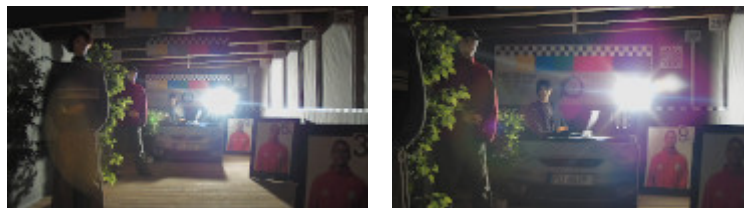

PACKAGE

Dimensions (L x W x H): 500x220x220 mm	Gross Weight: 4.39 kg