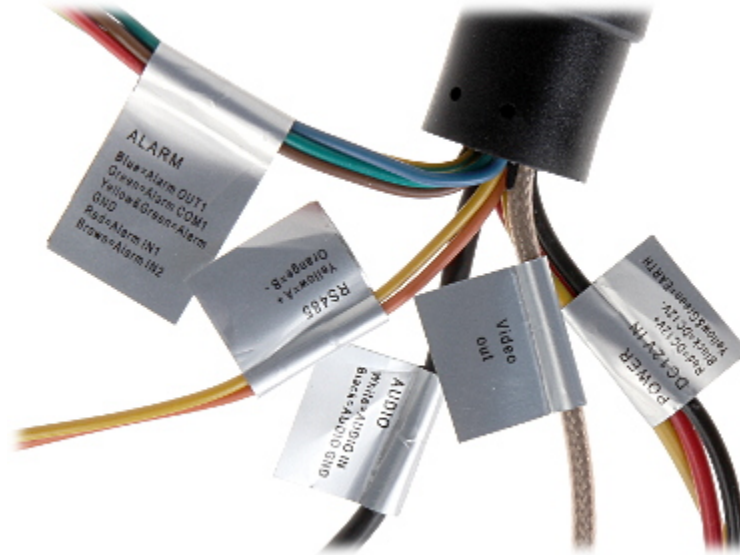

DELTA-OPTI Monika Matysiak; <https://www.delta.poznan.pl>
POL; 60-713 Poznań; Graniczna 10
e-mail: delta-opti@delta.poznan.pl; tel: +(48) 61 864 69 60

Preset rotation speed:	240 °/s (horizontal) 200 °/s (vertical)
PTZ control:	Via interface RS-485 The ability to control via coaxial cable from recorder
Protocols:	Pelco-D, Pelco-P, DH-SD (auto detection)
S/N ratio:	> 55 dB
Video output:	AHD / HD-CVI / HD-TVI / CVBS, 1 Vpp 75 Ω
Audio:	External microphone input
Number of presets:	300
Route settings:	8
Horizontal scan:	✓
Park action:	Call the set function (tour, scan, etc.) after specified dwell time
Alarm inputs / outputs:	2 / 1
Main features:	<ul style="list-style-type: none"> • WDR - 120 dB - Wide Dynamic Range • 2D-DNR / 3D-DNR - Digital Noise Reduction • ICR - Movable InfraRed filter • BLC/HLC - Back Light / High Light Compensation • Auto White Balance • 24 Configurable Privacy Zones
OSD menu:	✓
Power supply:	12 V DC / 3000 mA
Power consumption:	≤ 20 W
Housing:	Speed Dome, Metal / Plastic
Color:	White + Black
"Index of Protection":	IP66
Vandal-proof:	—
Operation temp:	-40 °C ... 70 °C
Weight:	3.70 kg (with bracket)
Dimensions:	155 x 350 x 255 mm (with bracket)
Supported languages:	English
Manufacturer / Brand:	DAHUA
Guarantee:	3 years

PRESENTATION

Bottom view:

Bottom view (configuration switches visible):

Bracket dimensions:

Camera connectors:

Connectors description:

In the kit:

OUR TESTS