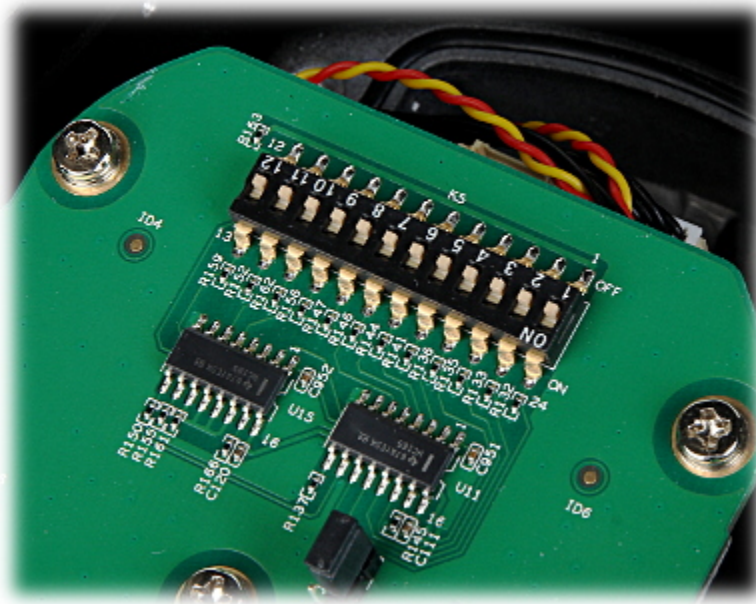

DELTA-OPTI Monika Matysiak; <https://www.delta.poznan.pl>
POL; 60-713 Poznań; Graniczna 10
e-mail: delta-opti@delta.poznan.pl; tel: +(48) 61 864 69 60

Preset rotation speed:	240 °/s (horizontal) 200 °/s (vertical)
PTZ control:	Via interface RS-485 The ability to control via coaxial cable from recorder
Protocols:	Pelco-D, Pelco-P, DH-SD (auto detection)
S/N ratio:	> 55 dB
Video output:	AHD / HD-CVI / HD-TVI / CVBS, 1 Vpp 75 Ω
Audio:	External microphone input
Number of presets:	300
Route settings:	8
Horizontal scan:	✓
Park action:	Call the set function (tour, scan, etc.) after specified dwell time
Alarm inputs / outputs:	2 / 1
Main features:	<ul style="list-style-type: none"> • WDR - 120 dB - Wide Dynamic Range • 2D-DNR / 3D-DNR - Digital Noise Reduction • ICR - Movable InfraRed filter • BLC/HLC - Back Light / High Light Compensation • Auto White Balance • 24 Configurable Privacy Zones
OSD menu:	✓
Power supply:	12 V DC / 3000 mA
Power consumption:	≤ 20 W
Housing:	Speed Dome, Metal / Plastic
Color:	White + Black
"Index of Protection":	IP66
Vandal-proof:	—
Operation temp:	-40 °C ... 70 °C
Weight:	3.70 kg (with bracket)
Dimensions:	155 x 350 x 255 mm (with bracket)
Supported languages:	English
Manufacturer / Brand:	DAHUA
Guarantee:	3 years

PRESENTATION

Bottom view:

Bottom view (configuration switches visible):

Bracket dimensions:

Camera connectors:

Connectors description:

In the kit:

OUR TESTS