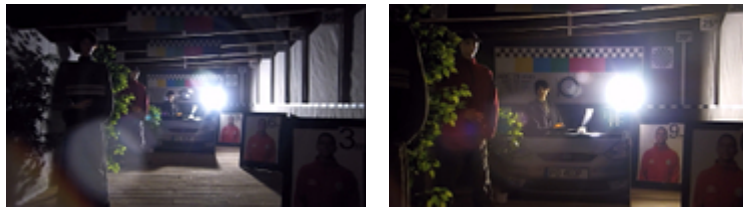

On the body, under the cover there are placed configuration switches:

Camera dimensions:

Camera connectors:

Connectors description:

In the kit:

OUR TESTS

AHD:

Camera image at artificial illumination (about 30Lux):

Camera image at night conditions with external IR illuminator on:

Camera image at direct strong light opposite to camera:

HD-CVI:

Camera image at artificial illumination (about 30Lux):

Camera image at night conditions with external IR illuminator on: