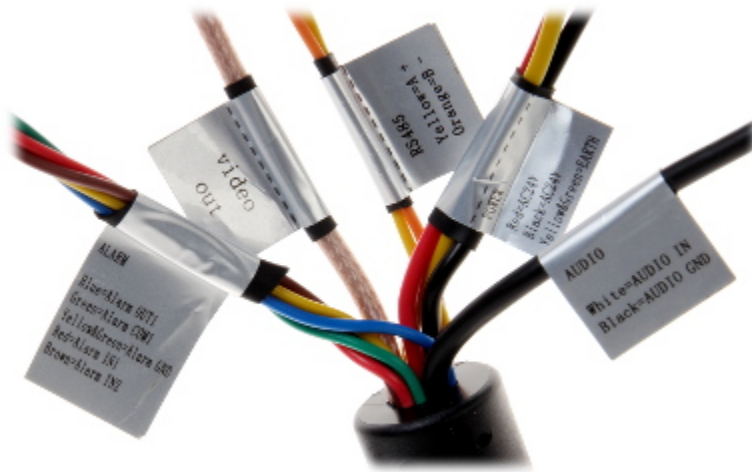

PTZ control:	Via interface RS-485 The ability to control via coaxial cable from recorder
Protocols:	Pelco-D, Pelco-P, DH-SD (auto detection)
S/N ratio:	> 55 dB
Video output:	AHD / HD-CVI / HD-TVI / CVBS, 1 Vpp / 75 Ω
Audio:	External microphone input - HD-CVI only
Number of presets:	300
Route settings:	8
Horizontal scan:	✓
Park action:	Call the set function (tour, scan, etc.) after specified dwell time
Alarm inputs / outputs:	2 / 1
Main features:	<ul style="list-style-type: none"> • WDR - 120 dB - Wide Dynamic Range • 2D-DNR / 3D-DNR - Digital Noise Reduction • ICR - Movable InfraRed filter • BLC/HLC - Back Light / High Light Compensation • Auto White Balance • AGC - Automatic Gain Control • 24 Configurable Privacy Zones • Auto restore to previous PTZ and lens status after power failure • Human-oriented focal length and speed adaptation
OSD menu:	OSD menu available via DAHUA recorder
Power supply:	24 V AC / 1.5 A (power adapter included)
Power consumption:	≤ 13 W
Housing:	Speed Dome, Metal / Plastic
Color:	White
"Index of Protection":	IP66
Vandal-proof:	IK10
Operation temp:	-40 °C ... 70 °C
Weight:	2.40 kg
Dimensions:	Ø 198 x 177 mm
Supported languages:	English
Manufacturer / Brand:	DAHUA
Guarantee:	3 years

On the body, under the cover there are placed configuration switches:

Camera dimensions:

Camera connectors:

Connectors description:

In the kit:

OUR TESTS

AHD:

Camera image at artificial illumination (about 30Lux):