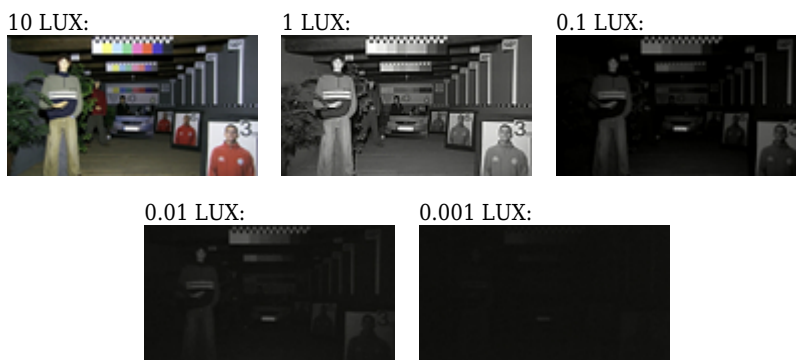

Camera image at night conditions with external IR illuminator on:

Camera image at direct strong light opposite to camera:

HD-CVI:

Camera image at artificial illumination (about 30Lux):

Camera image at night conditions with external IR illuminator on:

Camera image at direct strong light opposite to camera:

Camera image at night conditions, at different illumination values show below:

HD-TVI:

Camera image at artificial illumination (about 30Lux):

Camera image at night conditions with external IR illuminator on: