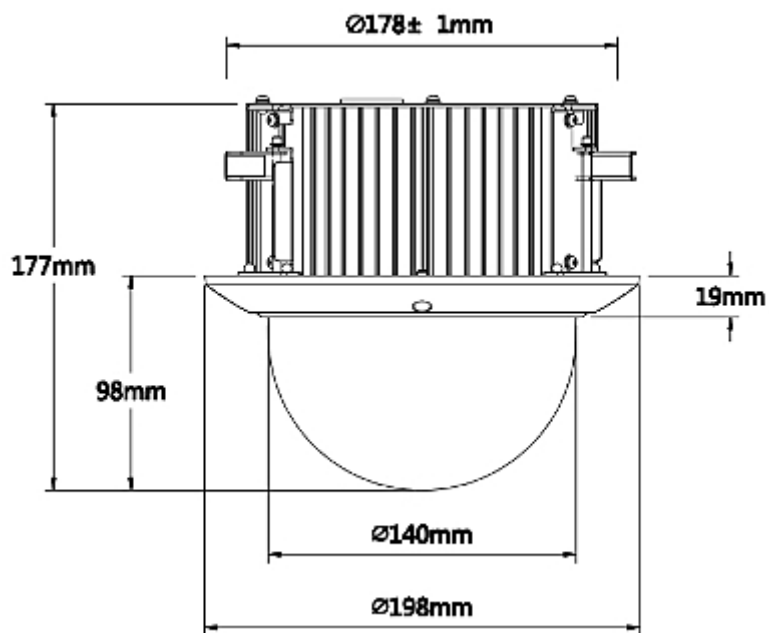

PRESENTATION

Camera view after remove the Dome cover:

DELTA-OPTI Monika Matysiak / VAT:PL5251295225 / 60-713 Poznań, ul. Graniczna 10
 Tel:+48 61 864 69 60 / GSM:+48 607 60 11 66 / Fax:+48 61 864 69 65 / e-mail:shop@delta.poznan.pl
 Monday-Friday: 8.00-19.00 / Saturday: 8.00-14.00

On the body, under the cover there are placed configuration switches:

Camera dimensions:

Camera connectors:

Connectors description:

In the kit:

OUR TESTS

AHD:

Camera image at artificial illumination (about 30Lux):

Camera image at direct strong light opposite to camera:

PACKAGE

Dimensions (L x W x H): 280x255x255 mm	Gross Weight: 3.81 kg
--	-----------------------