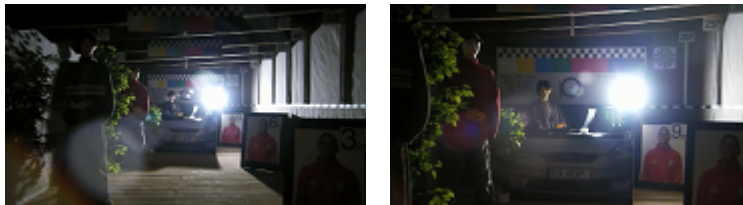

Camera image at night conditions with external IR illuminator on:

Camera image at direct strong light opposite to camera:

HD-CVI:

Camera image at artificial illumination (about 30Lux):

Camera image at night conditions with external IR illuminator on:

Camera image at direct strong light opposite to camera:

Camera image at night conditions, at different illumination values show below:

HD-TVI:

Camera image at artificial illumination (about 30Lux):

Camera image at night conditions with external IR illuminator on: