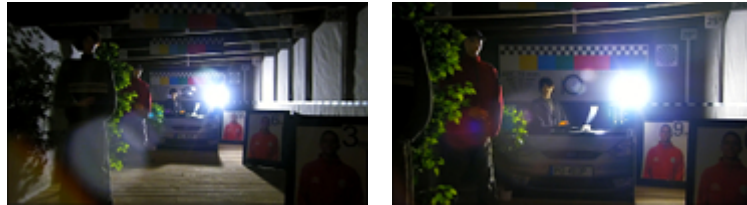

PACKAGE

Dimensions (L x W x H): 280x255x255 mm	Gross Weight: 3.81 kg