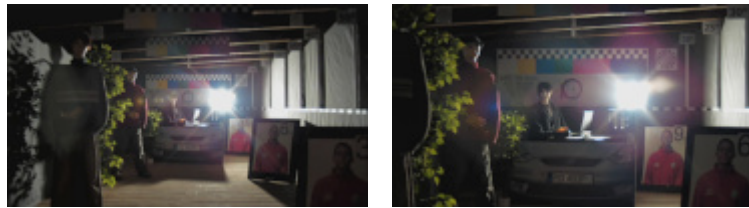

Camera image at artificial illumination (about 30Lux):

Camera image at night conditions with internal built-in IR illuminator on:

DELTA-OPTI Monika Matysiak; <https://www.delta.poznan.pl>  
POL; 60-713 Poznań; Graniczna 10  
e-mail: [delta-opti@delta.poznan.pl](mailto:delta-opti@delta.poznan.pl); tel: +(48) 61 864 69 60

Camera image at direct strong light opposite to camera:

HD-TVI:

Camera image at artificial illumination (about 30Lux):

Camera image at night conditions with internal built-in IR illuminator on:

Camera image at direct strong light opposite to camera: