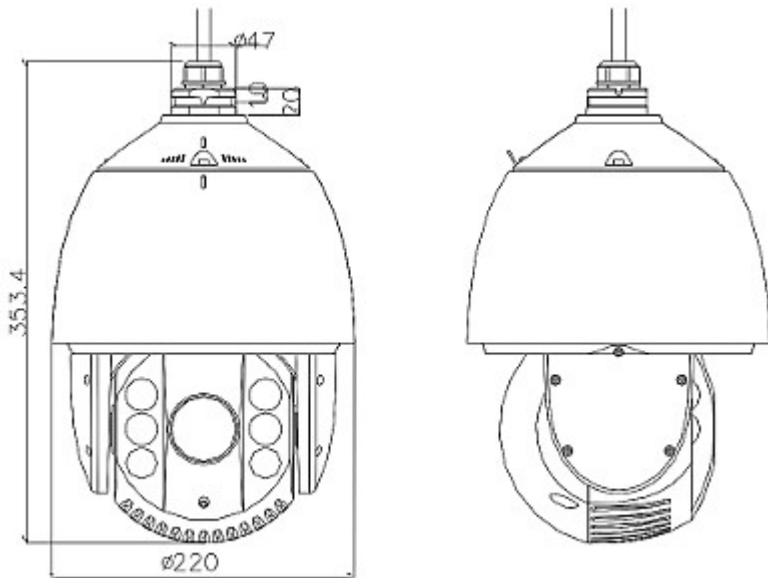

PRESENTATION

Bottom view:

On the body, under the cover there are placed configuration switches:

Camera connectors:

Connectors description:

RED	AC24V
YELLOW/GREEN	
BLACK	AC24V

ORANGE	RS485+
YELLOW	RS485-

Dimensions:

In the kit:

OUR TESTS

AHD:

Camera image at artificial illumination (about 30Lux):

Camera image at night conditions with external IR illuminator on:

Camera image at direct strong light opposite to camera:

DELTA-OPTI Monika Matysiak; <https://www.delta.poznan.pl>
 POL; 60-713 Poznań; Graniczna 10
 e-mail: delta-opti@delta.poznan.pl; tel: +(48) 61 864 69 60