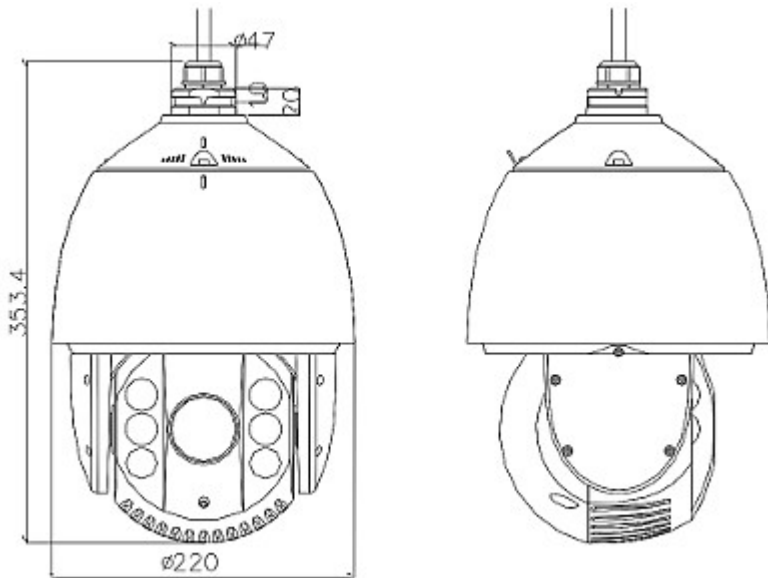

PRESENTATION

Bottom view:

On the body, under the cover there are placed configuration switches:

Camera connectors:

Connectors description:

RED	AC24V
YELLOW/GREEN	
BLACK	AC24V

ORANGE	RS485+
YELLOW	RS485-

Dimensions:

In the kit:

OUR TESTS

AHD:

Camera image at artificial illumination (about 30Lux):

Camera image at night conditions with external IR illuminator on:

Camera image at direct strong light opposite to camera:

DELTA-OPTI Monika Matysiak; <https://www.delta.poznan.pl>
 POL; 60-713 Poznań; Graniczna 10
 e-mail: delta-opti@delta.poznan.pl; tel: +(48) 61 864 69 60

Camera image at night conditions with external IR illuminator on:

Camera image at direct strong light opposite to camera:

PACKAGE

Dimensions (L x W x H): 0x0x0 mm	Gross Weight: 0 kg
----------------------------------	--------------------