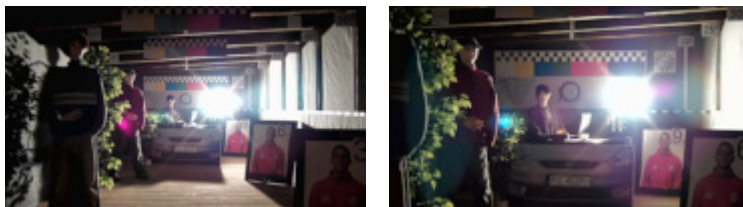

In the kit:

OUR TESTS

AHD:

Camera image at artificial illumination (about 30Lux):

Camera image at night conditions with external IR illuminator on:

Camera image at direct strong light opposite to camera:

DELTA-OPTI Monika Matysiak; <https://www.delta.poznan.pl>
 POL; 60-713 Poznań; Graniczna 10
 e-mail: delta-opti@delta.poznan.pl; tel: +(48) 61 864 69 60