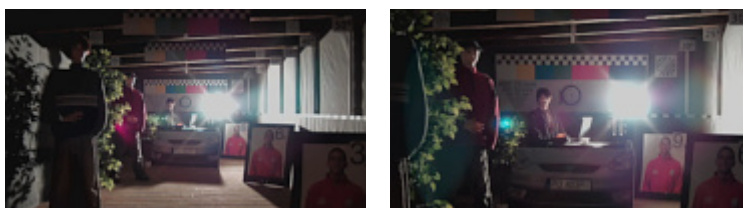

In the kit:

OUR TESTS

AHD:

Camera image at artificial illumination (about 30Lux):

Camera image at night conditions with external IR illuminator on:

Camera image at direct strong light opposite to camera:

DELTA-OPTI Monika Matysiak; <https://www.delta.poznan.pl>
 POL; 60-713 Poznań; Graniczna 10
 e-mail: delta-opti@delta.poznan.pl; tel: +(48) 61 864 69 60

HD-CVI:

Camera image at artificial illumination (about 30Lux):

Camera image at night conditions with external IR illuminator on:

Camera image at direct strong light opposite to camera:

HD-TVI:

Camera image at artificial illumination (about 30Lux):

Camera image at night conditions with external IR illuminator on:

Camera image at direct strong light opposite to camera: