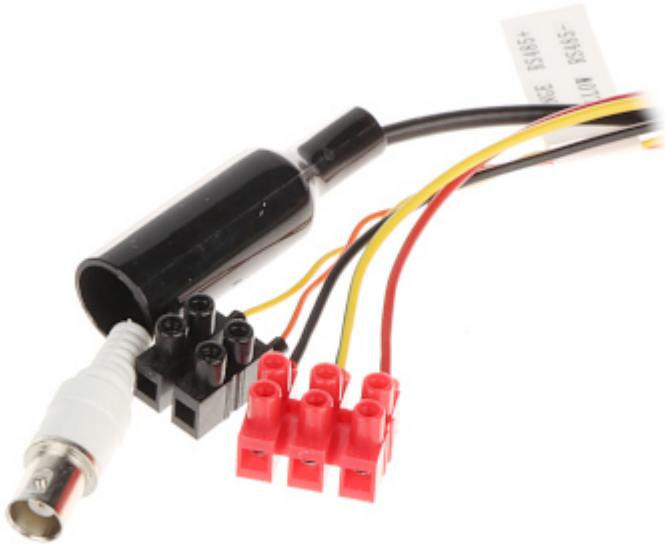

DELTA-OPTI Monika Matysiak; <https://www.delta.poznan.pl>
POL; 60-713 Poznań; Graniczna 10
e-mail: delta-opti@delta.poznan.pl; tel: +(48) 61 864 69 60

PTZ control:	Via interface RS-485 The ability to control via coaxial cable from recorder HIKVISION
Protocols:	Pelco-D, Pelco-P (auto detection)
Video output:	1 Vpp / 75 Ω - AHD / HD-CVI / HD-TVI / CVBS
Audio:	—
Number of presets:	256
Route settings:	10
Horizontal scan:	✓
Park action:	Call the set function (tour, scan, etc.) after specified dwell time
Alarm inputs / outputs:	—
Main features:	<ul style="list-style-type: none"> • Intelligent 3D Positioning System • WDR ≥ 120 dB - Wide Dynamic Range • 3D-DNR - Digital Noise Reduction • EIS - Electronic Image Stabilization • IR illuminator optimization • BLC/HLC - Back Light / High Light Compensation • AGC - Automatic Gain Control • ICR - Movable InfraRed filter • Auto White Balance • Configurable Privacy Zones
OSD menu:	OSD menu available via Hikvision HD-TVI recorder
Vandal-proof:	—
"Index of Protection":	IP66
Power supply:	24 V AC
Power consumption:	≤ 40 W
Housing:	Speed Dome, Metal
Color:	White
Operation temp:	-30 °C ... 65 °C
Weight:	4.5 kg
Dimensions:	Ø 220 x 353 mm
Supported languages:	Polish, English
Manufacturer / Brand:	Hikvision
SAP Code:	301205314
Guarantee:	3 years

PRESENTATION

Bottom view:

On the body, under the cover there are placed configuration switches:

Camera connectors:

Connectors description:

RED	AC24V
YELLOW/GREEN	
BLACK	AC24V

ORANGE	RS485+
YELLOW	RS485-

Dimensions:

In the kit:

OUR TESTS

AHD:

Camera image at artificial illumination (about 30Lux):

Camera image at night conditions with external IR illuminator on:

Camera image at direct strong light opposite to camera:

DELTA-OPTI Monika Matysiak; <https://www.delta.poznan.pl>
 POL; 60-713 Poznań; Graniczna 10
 e-mail: delta-opti@delta.poznan.pl; tel: +(48) 61 864 69 60