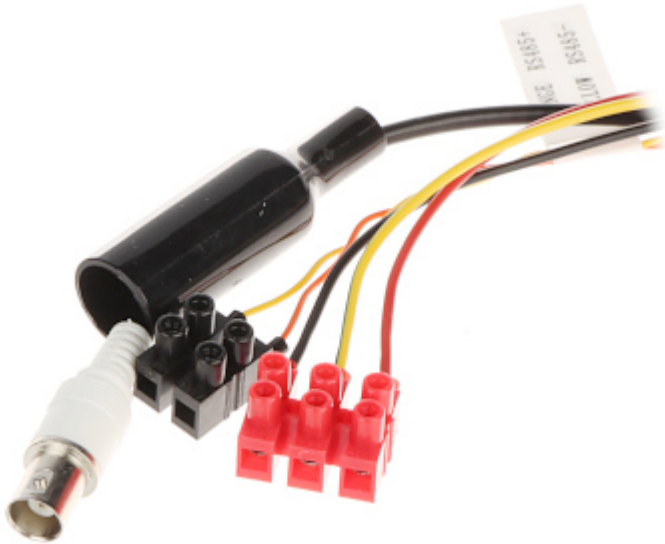

DELTA-OPTI Monika Matysiak; <https://www.delta.poznan.pl>
POL; 60-713 Poznań; Graniczna 10
e-mail: delta-opti@delta.poznan.pl; tel: +(48) 61 864 69 60

PTZ control:	Via interface RS-485 The ability to control via coaxial cable from recorder HIKVISION
Protocols:	Pelco-D, Pelco-P (auto detection)
Video output:	1 Vpp / 75 Ω - AHD / HD-CVI / HD-TVI / CVBS
Audio:	—
Number of presets:	256
Route settings:	10
Horizontal scan:	✓
Park action:	Call the set function (tour, scan, etc.) after specified dwell time
Alarm inputs / outputs:	—
Main features:	<ul style="list-style-type: none"> • Intelligent 3D Positioning System • WDR \geq 120 dB - Wide Dynamic Range • 3D-DNR - Digital Noise Reduction • EIS - Electronic Image Stabilization • IR illuminator optimization • BLC/HLC - Back Light / High Light Compensation • AGC - Automatic Gain Control • ICR - Movable InfraRed filter • Auto White Balance • Configurable Privacy Zones
OSD menu:	OSD menu available via Hikvision HD-TVI recorder
Vandal-proof:	—
"Index of Protection":	IP66
Power supply:	24 V AC
Power consumption:	\leq 40 W
Housing:	Speed Dome, Metal
Color:	White
Operation temp:	-30 °C ... 65 °C
Weight:	4.5 kg
Dimensions:	\varnothing 220 x 353 mm
Supported languages:	Polish, English
Manufacturer / Brand:	Hikvision
SAP Code:	301205314
Guarantee:	3 years

PRESENTATION

Bottom view:

On the body, under the cover there are placed configuration switches:

Camera connectors:

Connectors description:

RED	AC24V
YELLOW/GREEN	
BLACK	AC24V

ORANGE	RS485+
YELLOW	RS485-

Dimensions:

In the kit:

OUR TESTS

AHD:

Camera image at artificial illumination (about 30Lux):

Camera image at night conditions with external IR illuminator on:

Camera image at direct strong light opposite to camera:

DELTA-OPTI Monika Matysiak; <https://www.delta.poznan.pl>
 POL; 60-713 Poznań; Graniczna 10
 e-mail: delta-opti@delta.poznan.pl; tel: +(48) 61 864 69 60