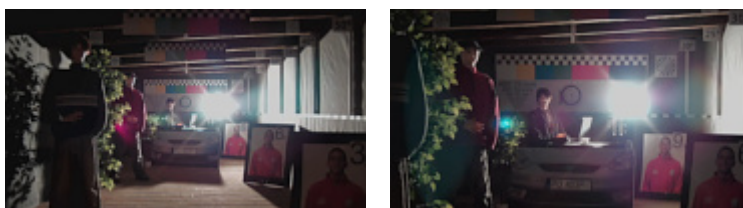

In the kit:

OUR TESTS

AHD:

Camera image at artificial illumination (about 30Lux):

Camera image at night conditions with external IR illuminator on:

Camera image at direct strong light opposite to camera:

DELTA-OPTI Monika Matysiak; <https://www.delta.poznan.pl>
 POL; 60-713 Poznań; Graniczna 10
 e-mail: delta-opti@delta.poznan.pl; tel: +(48) 61 864 69 60

HD-CVI:

Camera image at artificial illumination (about 30Lux):

Camera image at night conditions with external IR illuminator on:

Camera image at direct strong light opposite to camera:

HD-TVI:

Camera image at artificial illumination (about 30Lux):