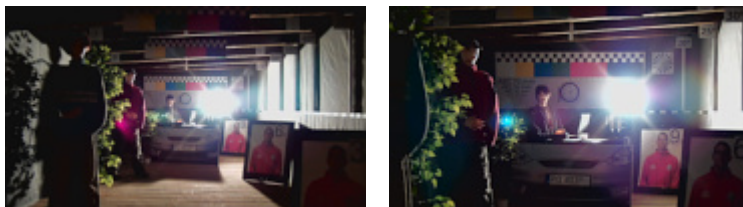

PACKAGE

Dimensions (L x W x H): 0x0x0 mm	Gross Weight: 0 kg