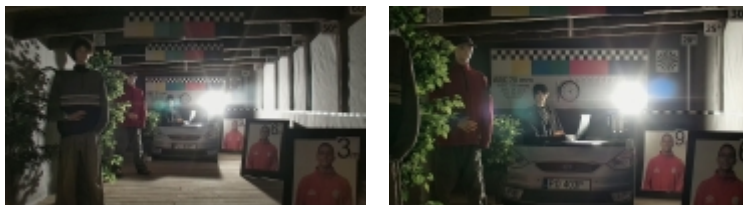

DELTA-OPTI Monika Matysiak; <https://www.delta.poznan.pl>
POL; 60-713 Poznań; Graniczna 10
e-mail: delta-opti@delta.poznan.pl; tel: +(48) 61 864 69 60

Preset rotation speed:	<ul style="list-style-type: none"> • 400 °/s (horizontal) • 300 °/s (vertical)
PTZ control:	Via interface RS-485 The ability to control via coaxial cable from recorder
Protocols:	Pelco-D, Pelco-P, DH-SD (auto detection)
Video output:	AHD / HD-CVI / HD-TVI / CVBS : 1 Vpp 75 Ω
Audio:	External microphone input
Number of presets:	300
Route settings:	8
Horizontal scan:	✓
Park action:	Call the set function (tour, scan, etc.) after specified dwell time
Alarm inputs / outputs:	2 / 1
Main features:	<ul style="list-style-type: none"> • WDR - 120 dB - Wide Dynamic Range • 2D-DNR, 3D-DNR - Digital Noise Reduction • F-DNR (Defog) - Reduction of image noise caused by precipitation • BLC/HLC - Back Light / High Light Compensation • Day/night mode • ICR - Movable InfraRed filter • Auto White Balance • AGC - Automatic Gain Control • 24 Configurable Privacy Zones
OSD menu:	✓
Power supply:	24 V DC / 2.5 A (power adapter included)
Power consumption:	≤ 22 W
Housing:	Speed Dome, Metal + Plastic
Color:	White + Black
"Index of Protection":	IP66
Vandal-proof:	—
Operation temp:	-40 °C ... 70 °C
Weight:	4.44 kg (with bracket)
Dimensions:	297 x 475 x 186 mm (with bracket)
Supported languages:	English
Manufacturer / Brand:	DAHUA
Guarantee:	3 years

HD-TVI:

Camera image at artificial illumination (about 30Lux):

Camera image at night conditions with external IR illuminator on:

Camera image at direct strong light opposite to camera:

PACKAGE

Dimensions (L x W x H): 0x0x0 mm	Gross Weight: 0 kg
----------------------------------	--------------------