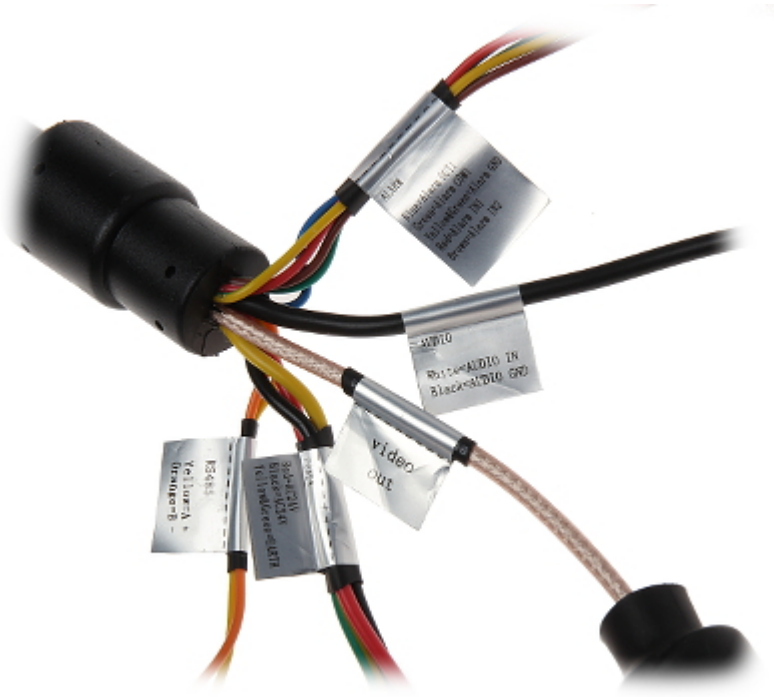

DELTA-OPTI Monika Matysiak; <https://www.delta.poznan.pl>
POL; 60-713 Poznań; Graniczna 10
e-mail: delta-opti@delta.poznan.pl; tel: +(48) 61 864 69 60

Preset rotation speed:	<ul style="list-style-type: none"> • 400 °/s (horizontal) • 300 °/s (vertical)
PTZ control:	Via interface RS-485 The ability to control via coaxial cable from recorder
Protocols:	Pelco-D, Pelco-P, DH-SD (auto detection)
Video output:	AHD / HD-CVI / HD-TVI / CVBS : 1 Vpp 75 Ω
Audio:	External microphone input
Number of presets:	300
Route settings:	8
Horizontal scan:	✓
Park action:	Call the set function (tour, scan, etc.) after specified dwell time
Alarm inputs / outputs:	2 / 1
Main features:	<ul style="list-style-type: none"> • WDR - 120 dB - Wide Dynamic Range • 2D-DNR, 3D-DNR - Digital Noise Reduction • F-DNR (Defog) - Reduction of image noise caused by precipitation • BLC/HLC - Back Light / High Light Compensation • Day/night mode • ICR - Movable InfraRed filter • Auto White Balance • AGC - Automatic Gain Control • 24 Configurable Privacy Zones
OSD menu:	✓
Power supply:	24 V DC / 2.5 A (power adapter included)
Power consumption:	≤ 22 W
Housing:	Speed Dome, Metal + Plastic
Color:	White + Black
"Index of Protection":	IP66
Vandal-proof:	—
Operation temp:	-40 °C ... 70 °C
Weight:	4.44 kg (with bracket)
Dimensions:	297 x 475 x 186 mm (with bracket)
Supported languages:	English
Manufacturer / Brand:	DAHUA
Guarantee:	3 years

Camera dimensions:

Camera connectors:

Connectors description:

In the kit:

OUR TESTS

AHD:

Camera image at artificial illumination (about 30Lux):

Camera image at night conditions with external IR illuminator on: