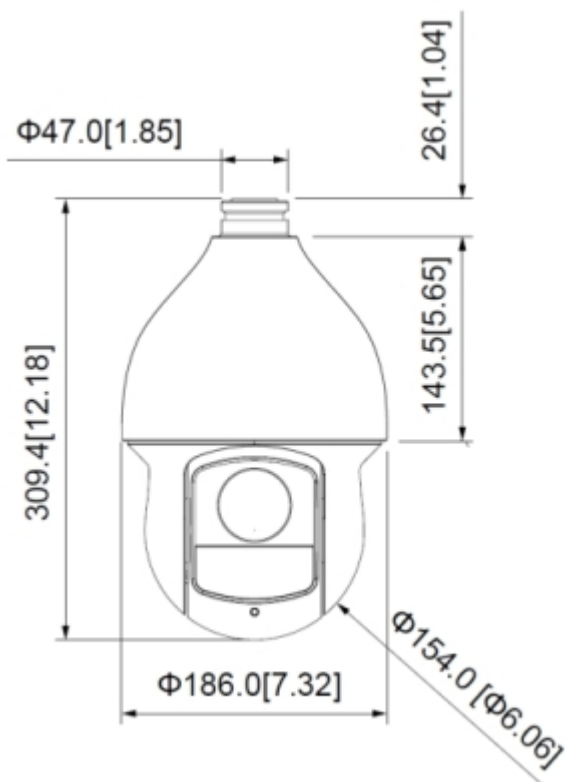

Thanks to the "Starlight" technology used, the camera only needs very low lighting to obtain a clear color image.

Camera is according to IP66 Index of Protection norm.

SPECIFICATION

Standard:	AHD / HD-CVI / HD-TVI / PAL
Sensor:	1/2.8 " STARVIS™ CMOS
Matrix size:	2.1 Mpx
Resolution:	1920 x 1080 - 1080p 1280 x 720 - 720p 704 x 576 - D1
Range of IR illumination:	150 m
Lens:	4.5 ... 144 mm
View angle:	• 60 ° ... 2.8 ° (manufacturer data) • 57 ° ... 2.8 ° (our tests result)
Optical zoom:	x 32
Digital zoom:	x 16
Rotation speed depending on ZOOM level:	✓
Auto IR illuminator:	Adaptive adjusting of the IR illuminator power to the lens zoom and outdoor light conditions
Horizontal rotation range:	360 ° continuous
Vertical rotation range:	-15 ° ... 90 °
Rotation speed (manual control):	• 0.1 °/s ... 300 °/s (horizontal), • 0.1 °/s ... 200 °/s (vertical)

PRESENTATION

Bottom view:

DELTA-OPTI Monika Matysiak; <https://www.delta.poznan.pl>
 POL; 60-713 Poznań; Graniczna 10
 e-mail: delta-opti@delta.poznan.pl; tel: +(48) 61 864 69 60

Configuration switches:

Bracket dimensions:

Camera dimensions:

Camera connectors:

Connectors description:

In the kit:

OUR TESTS

AHD:

Camera image at artificial illumination (about 30Lux):

Camera image at night conditions with external IR illuminator on:

HD-TVI:

Camera image at artificial illumination (about 30Lux):

Camera image at night conditions with external IR illuminator on:

Camera image at direct strong light opposite to camera:

PACKAGE

Dimensions (L x W x H): 0x0x0 mm	Gross Weight: 0 kg
----------------------------------	--------------------