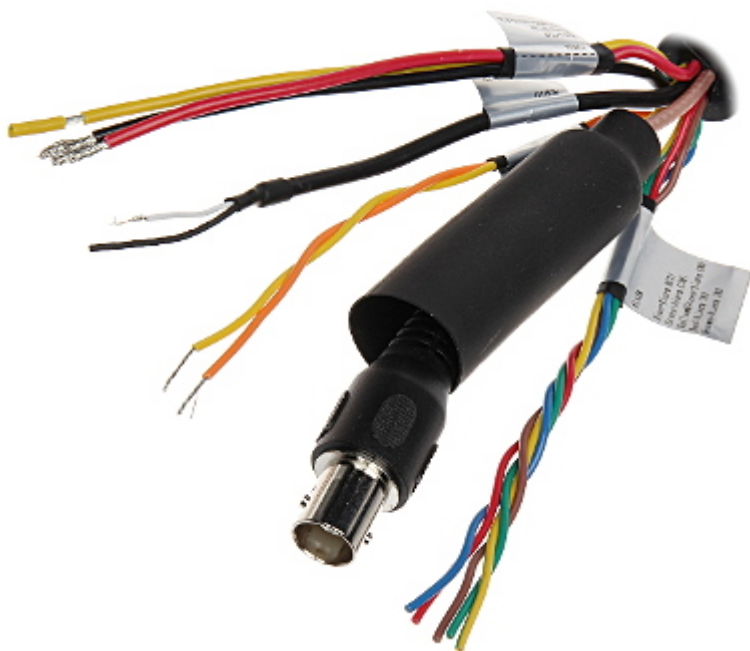

DELTA-OPTI Monika Matysiak; <https://www.delta.poznan.pl>
POL; 60-713 Poznań; Graniczna 10
e-mail: delta-opti@delta.poznan.pl; tel: +(48) 61 864 69 60

Preset rotation speed:	<ul style="list-style-type: none"> • 400 °/s (horizontal) • 300 °/s (vertical)
PTZ control:	Via interface RS-485 The ability to control via coaxial cable from recorder
Protocols:	Pelco-D, Pelco-P, DH-SD (auto detection)
Video output:	AHD / HD-CVI / HD-TVI / CVBS : 1 Vpp 75 Ω
Audio:	External microphone input
Number of presets:	300
Route settings:	8
Horizontal scan:	✓
Park action:	Call the set function (tour, scan, etc.) after specified dwell time
Alarm inputs / outputs:	2 / 1
Main features:	<ul style="list-style-type: none"> • WDR - 120 dB - Wide Dynamic Range • 2D-DNR, 3D-DNR - Digital Noise Reduction • F-DNR (Defog) - Reduction of image noise caused by precipitation • BLC/HLC - Back Light / High Light Compensation • Day/night mode • ICR - Movable InfraRed filter • Auto White Balance • AGC - Automatic Gain Control • 24 Configurable Privacy Zones
OSD menu:	✓
Power supply:	24 V DC / 2.5 A (power adapter included)
Power consumption:	≤ 22 W
Housing:	Speed Dome, Metal + Plastic
Color:	White + Black
"Index of Protection":	IP66
Vandal-proof:	—
Operation temp:	-40 °C ... 70 °C
Weight:	4.44 kg (with bracket)
Dimensions:	297 x 475 x 186 mm (with bracket)
Supported languages:	English
Manufacturer / Brand:	DAHUA
Guarantee:	3 years

Camera dimensions:

Camera connectors:

Connectors description:

In the kit:

OUR TESTS

AHD:

Camera image at artificial illumination (about 30Lux):

Camera image at night conditions with external IR illuminator on: