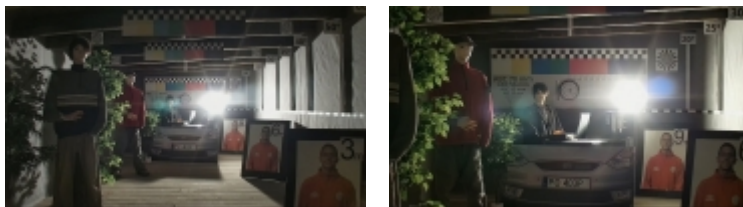

DELTA-OPTI Monika Matysiak; <https://www.delta.poznan.pl>
POL; 60-713 Poznań; Graniczna 10
e-mail: delta-opti@delta.poznan.pl; tel: +(48) 61 864 69 60

Preset rotation speed:	<ul style="list-style-type: none"> • 400 °/s (horizontal) • 300 °/s (vertical)
PTZ control:	Via interface RS-485 The ability to control via coaxial cable from recorder
Protocols:	Pelco-D, Pelco-P, DH-SD (auto detection)
Video output:	AHD / HD-CVI / HD-TVI / CVBS : 1 Vpp 75 Ω
Audio:	External microphone input
Number of presets:	300
Route settings:	8
Horizontal scan:	✓
Park action:	Call the set function (tour, scan, etc.) after specified dwell time
Alarm inputs / outputs:	2 / 1
Main features:	<ul style="list-style-type: none"> • WDR - 120 dB - Wide Dynamic Range • 2D-DNR, 3D-DNR - Digital Noise Reduction • F-DNR (Defog) - Reduction of image noise caused by precipitation • BLC/HLC - Back Light / High Light Compensation • Day/night mode • ICR - Movable InfraRed filter • Auto White Balance • AGC - Automatic Gain Control • 24 Configurable Privacy Zones
OSD menu:	✓
Power supply:	24 V DC / 2.5 A (power adapter included)
Power consumption:	≤ 22 W
Housing:	Speed Dome, Metal + Plastic
Color:	White + Black
"Index of Protection":	IP66
Vandal-proof:	—
Operation temp:	-40 °C ... 70 °C
Weight:	4.44 kg (with bracket)
Dimensions:	297 x 475 x 186 mm (with bracket)
Supported languages:	English
Manufacturer / Brand:	DAHUA
Guarantee:	3 years

Camera dimensions:

Camera connectors:

Connectors description:

In the kit:

OUR TESTS

AHD:

Camera image at artificial illumination (about 30Lux):

Camera image at night conditions with external IR illuminator on:

Camera image at direct strong light opposite to camera:

HD-CVI:

Camera image at artificial illumination (about 30Lux):

Camera image at night conditions with external IR illuminator on:

Camera image at direct strong light opposite to camera: