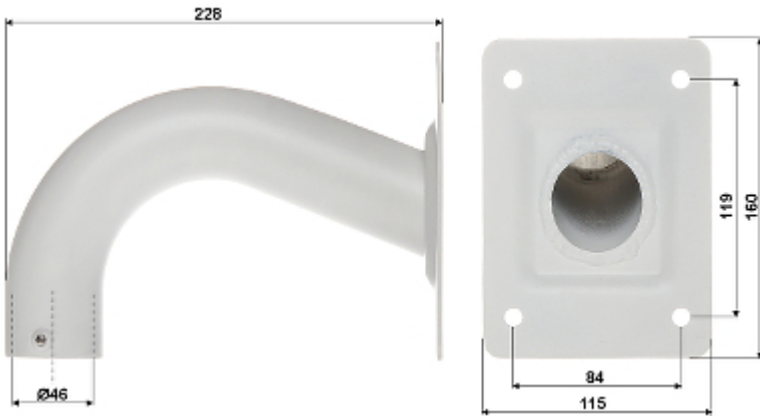

PRESENTATION

Bottom view:

DELTA-OPTI Monika Matysiak; <https://www.delta.poznan.pl>
 POL; 60-713 Poznań; Graniczna 10
 e-mail: delta-opti@delta.poznan.pl; tel: +(48) 61 864 69 60

Configuration switches:

Bracket dimensions:

Camera dimensions:

Camera connectors:

Connectors description:

In the kit:

OUR TESTS

AHD:

Camera image at artificial illumination (about 30Lux):

Camera image at night conditions with external IR illuminator on: