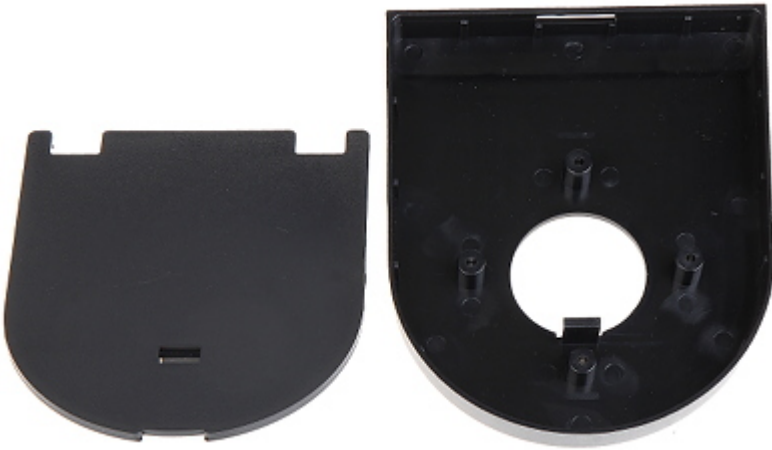

### SPECIFICATION

Mounting holes distance:	41 x 41 mm
Number of holes:	4
Material:	Plastic
Color:	Black
Dimensions:	126 x 102 x 64 mm
Guarantee:	2 years

Bracket dimensions:

In the kit: