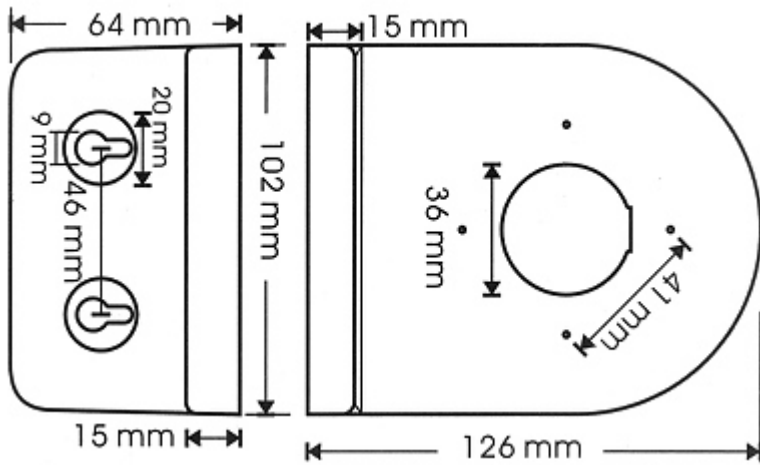

### SPECIFICATION

Mounting holes distance:	41 x 41 mm
Number of holes:	4
Material:	Plastic
Color:	Black
Dimensions:	126 x 102 x 64 mm
Guarantee:	2 years

### PRESENTATION

Mounting side view:

DELTA-OPTI Monika Matysiak; <https://www.delta.poznan.pl>  
POL; 60-713 Poznań; Graniczna 10  
e-mail: delta-opti@delta.poznan.pl; tel: +(48) 61 864 69 60

Internal view, after remove the cover:

Bracket dimensions:

In the kit: