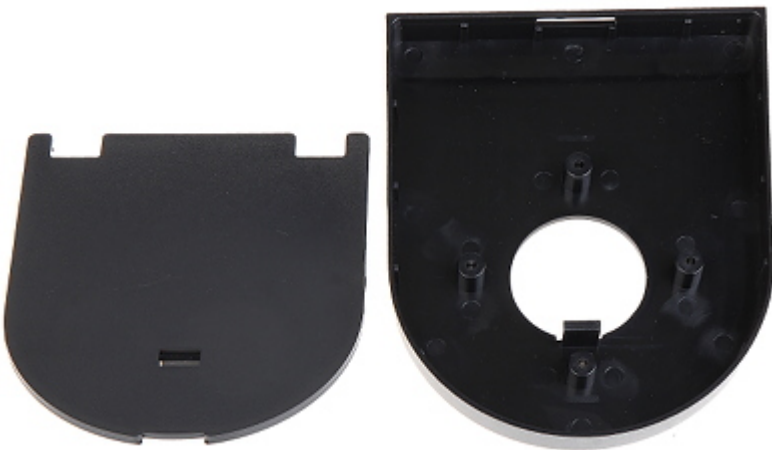

Code: GL-225B

DOME CAMERA BRACKET **GL-225B**

Net: **4.55 EUR** Gross: **4.55 EUR**

Wall bracket. Designed to dome cameras.

SPECIFICATION

Mounting holes distance:	41 x 41 mm
Number of holes:	4
Material:	Plastic
Color:	Black
Dimensions:	126 x 102 x 64 mm
Guarantee:	2 years

Bracket dimensions:

In the kit:

PACKAGE

Dimensions (L x W x H): 0x0x0 mm	Gross Weight: 0 kg
----------------------------------	--------------------