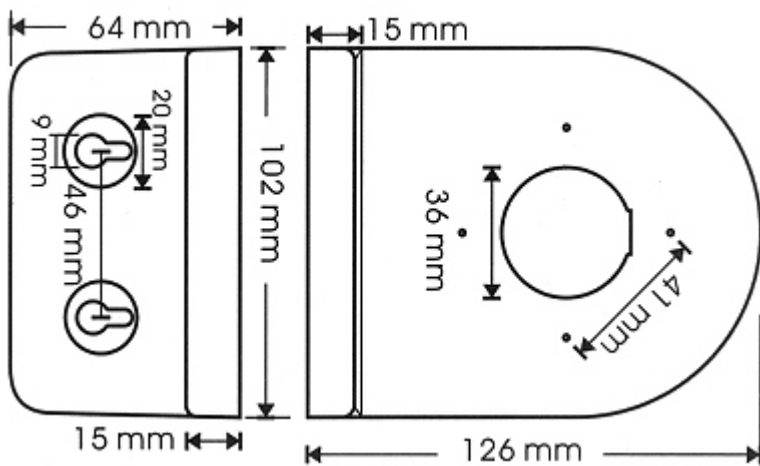

Code: GL-225B

DOME CAMERA BRACKET **GL-225B**

Net: **4.55 EUR** Gross: **4.55 EUR**

Wall bracket. Designed to dome cameras.

SPECIFICATION

Mounting holes distance:	41 x 41 mm
Number of holes:	4
Material:	Plastic
Color:	Black
Dimensions:	126 x 102 x 64 mm
Guarantee:	2 years

PRESENTATION

Mounting side view:

DELTA-OPTI Monika Matysiak; <https://www.delta.poznan.pl>
POL; 60-713 Poznań; Graniczna 10
e-mail: delta-opti@delta.poznan.pl; tel: +(48) 61 864 69 60

Internal view, after remove the cover:

Bracket dimensions:

In the kit:

PACKAGE

Dimensions (L x W x H): 0x0x0 mm	Gross Weight: 0 kg
----------------------------------	--------------------