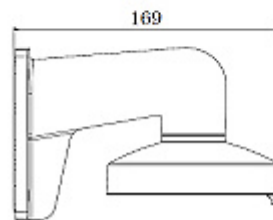

Code: DS-1272ZJ-110

CAMERA BRACKET **DS-1272ZJ-110** Hikvision

Net: **26.40 EUR** Gross: **32.47 EUR**

For outdoor use.

SPECIFICATION

Mounting holes distance:	<ul style="list-style-type: none">• 87 mm,• 83.5 mm
Number of holes:	2 or 3
Neck diameter:	Ø 110 mm
Suitable for cameras:	Hikvision
Material:	Aluminum
Color:	White
Distance from mounting surface:	57 mm
Weight:	0.48 kg
Dimensions:	169 x 120 x 122 mm
Manufacturer / Brand:	Hikvision
SAP Code:	302700315
Guarantee:	2 years

PRESENTATION

DELTA-OPTI Monika Matysiak; <https://www.delta.poznan.pl>
POL; 60-713 Poznań; Graniczna 10
e-mail: delta-opti@delta.poznan.pl; tel: +(48) 61 864 69 60

Mounting side view:

Side view:

Bracket dimensions: