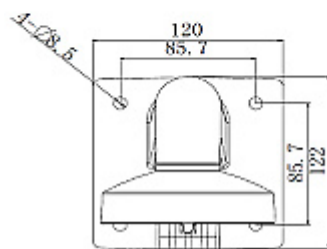

Code: DS-1272ZJ-110

CAMERA BRACKET **DS-1272ZJ-110** Hikvision

Net: **26.40 EUR** Gross: **32.47 EUR**

For outdoor use.

SPECIFICATION

Mounting holes distance:	<ul style="list-style-type: none">• 87 mm,• 83.5 mm
Number of holes:	2 or 3
Neck diameter:	Ø 110 mm
Suitable for cameras:	Hikvision
Material:	Aluminum
Color:	White
Distance from mounting surface:	57 mm
Weight:	0.48 kg
Dimensions:	169 x 120 x 122 mm
Manufacturer / Brand:	Hikvision
SAP Code:	302700315
Guarantee:	2 years

PRESENTATION

DELTA-OPTI Monika Matysiak; <https://www.delta.poznan.pl>
POL; 60-713 Poznań; Graniczna 10
e-mail: delta-opti@delta.poznan.pl; tel: +(48) 61 864 69 60

Mounting side view:

Side view:

Bracket dimensions: