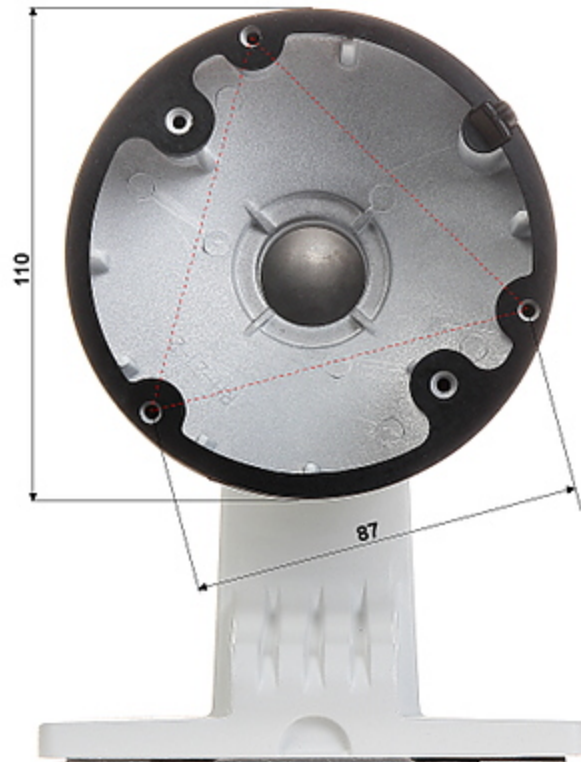

Code: DS-1272ZJ-110

CAMERA BRACKET **DS-1272ZJ-110** Hikvision

Net: **26.40 EUR** Gross: **32.47 EUR**

For outdoor use.

SPECIFICATION

Mounting holes distance:	<ul style="list-style-type: none">• 87 mm,• 83.5 mm
Number of holes:	2 or 3
Neck diameter:	Ø 110 mm
Suitable for cameras:	Hikvision
Material:	Aluminum
Color:	White
Distance from mounting surface:	57 mm
Weight:	0.48 kg
Dimensions:	169 x 120 x 122 mm
Manufacturer / Brand:	Hikvision
SAP Code:	302700315
Guarantee:	2 years

PRESENTATION

DELTA-OPTI Monika Matysiak; <https://www.delta.poznan.pl>
POL; 60-713 Poznań; Graniczna 10
e-mail: delta-opti@delta.poznan.pl; tel: +(48) 61 864 69 60

Mounting side view:

Side view:

Bracket dimensions: