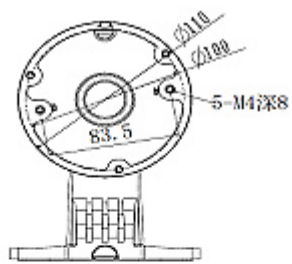

Code: DS-1272ZJ-110

CAMERA BRACKET **DS-1272ZJ-110** Hikvision

Net: **26.40 EUR** Gross: **32.47 EUR**

For outdoor use.

SPECIFICATION

Mounting holes distance:	<ul style="list-style-type: none">• 87 mm,• 83.5 mm
Number of holes:	2 or 3
Neck diameter:	Ø 110 mm
Suitable for cameras:	Hikvision
Material:	Aluminum
Color:	White
Distance from mounting surface:	57 mm
Weight:	0.48 kg
Dimensions:	169 x 120 x 122 mm
Manufacturer / Brand:	Hikvision
SAP Code:	302700315
Guarantee:	2 years

PRESENTATION

DELTA-OPTI Monika Matysiak; <https://www.delta.poznan.pl>
POL; 60-713 Poznań; Graniczna 10
e-mail: delta-opti@delta.poznan.pl; tel: +(48) 61 864 69 60

Mounting side view:

Side view:

Bracket dimensions: