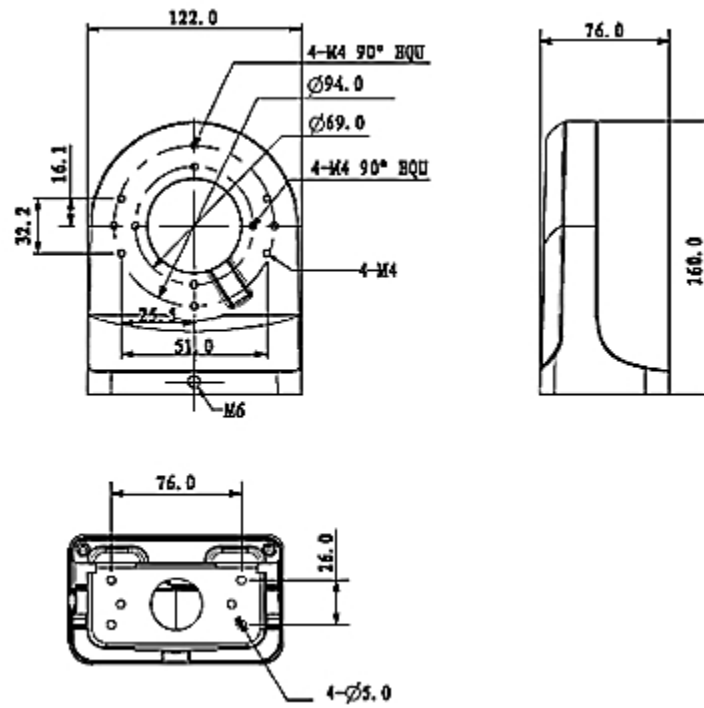

### SPECIFICATION

Suitable for cameras:	BCS, DAHUA
Material:	Aluminum
Color:	White
Weight:	0.506 kg
Dimensions:	122 x 160 x 76 mm
Manufacturer / Brand:	BCS
Guarantee:	<b>3 years</b>

Camera mounting side view:

Side view:

Wall mounting side view:

Dimensions:

In the kit: