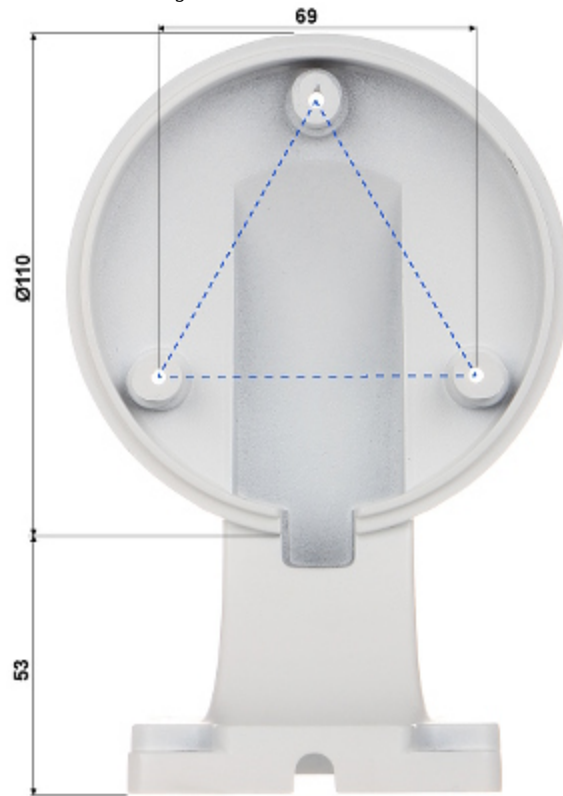

Code: BD-WB15

CAMERA BRACKET **BD-WB15**

Net: **11.19 EUR** Gross: **13.76 EUR**

For outdoor use.

SPECIFICATION

Mounting holes distance:	69 mm
Number of holes:	3
Neck diameter:	Ø 110 mm
Material:	Aluminum
Color:	White
Distance from mounting surface:	53 mm
Weight:	0.26 kg
Dimensions:	163 x 110 x 119 mm
Guarantee:	2 years

PRESENTATION

DELTA-OPTI Monika Matysiak; <https://www.delta.poznan.pl>
POL; 60-713 Poznań; Graniczna 10
e-mail: delta-opti@delta.poznan.pl; tel: +(48) 61 864 69 60

Camera mounting side view:

Side view:

Wall mounting side view: