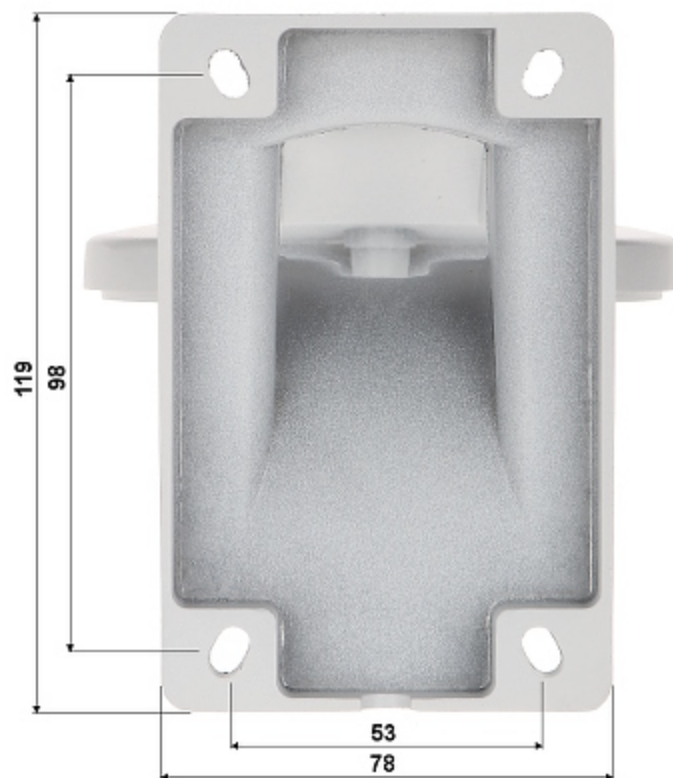

Code: BD-WB15

CAMERA BRACKET **BD-WB15**

Net: **11.19 EUR** Gross: **13.76 EUR**

For outdoor use.

SPECIFICATION

Mounting holes distance:	69 mm
Number of holes:	3
Neck diameter:	Ø 110 mm
Material:	Aluminum
Color:	White
Distance from mounting surface:	53 mm
Weight:	0.26 kg
Dimensions:	163 x 110 x 119 mm
Guarantee:	2 years

PRESENTATION

DELTA-OPTI Monika Matysiak; <https://www.delta.poznan.pl>
POL; 60-713 Poznań; Graniczna 10
e-mail: delta-opti@delta.poznan.pl; tel: +(48) 61 864 69 60

Camera mounting side view:

Side view:

Wall mounting side view: