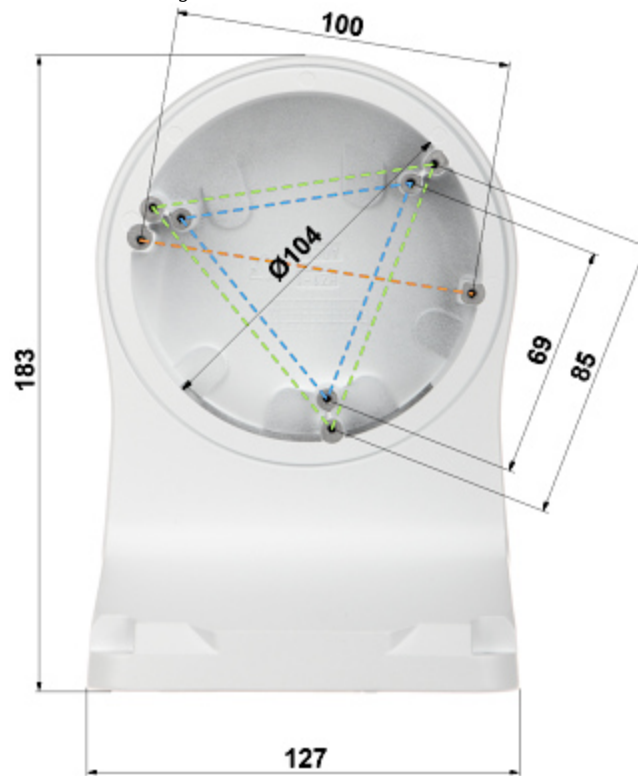

### SPECIFICATION

Suitable for cameras:	UNIARCH
Material:	Aluminum - powder painted
Color:	White
Weight:	0.54 kg
Dimensions:	183 x 126 x 127 mm
Manufacturer / Brand:	UNIVIEW / UNIARCH
Guarantee:	<b>3 years</b>

Camera mounting side view:

Side view:

Wall mounting side view:

Dimensions:

In the kit:

DELTA-OPTI Monika Matysiak; <https://www.delta.poznan.pl>  
POL; 60-713 Poznań; Graniczna 10  
e-mail: delta-opti@delta.poznan.pl; tel: +(48) 61 864 69 60