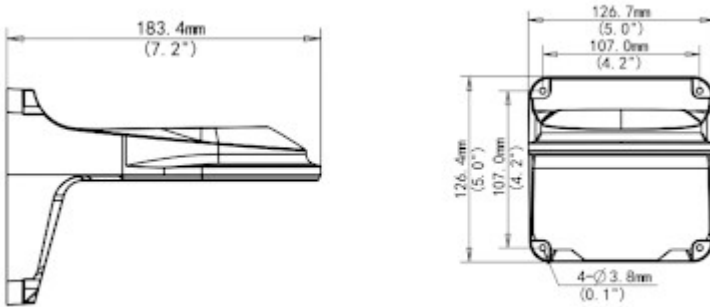

SPECIFICATION

Suitable for cameras:	UNIVIEW
Material:	Aluminum - powder painted
Color:	White
Weight:	0.54 kg
Dimensions:	183 x 126 x 127 mm
Manufacturer / Brand:	UNIVIEW
Guarantee:	3 years

PRESENTATION

Camera mounting side view:

Side view:

Wall mounting side view:

Dimensions:

In the kit:

PACKAGE

DELTA-OPTI Monika Matysiak; <https://www.delta.poznan.pl>
 POL; 60-713 Poznań; Graniczna 10
 e-mail: delta-opti@delta.poznan.pl; tel: +(48) 61 864 69 60

Dimensions (L x W x H): 0x0x0 mm	Gross Weight: 0 kg
----------------------------------	--------------------