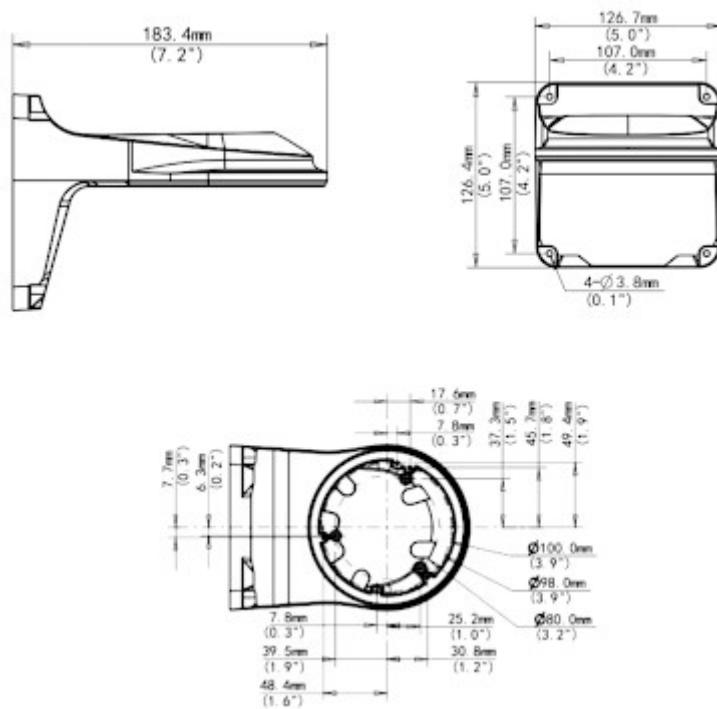

### SPECIFICATION

Suitable for cameras:	UNIARCH
Material:	Aluminum - powder painted
Color:	White
Weight:	0.54 kg
Dimensions:	183 x 126 x 127 mm
Manufacturer / Brand:	UNIVIEW / UNIARCH
Guarantee:	<b>3 years</b>

Camera mounting side view:

Side view:

Wall mounting side view:

Dimensions:

In the kit:

DELTA-OPTI Monika Matysiak; <https://www.delta.poznan.pl>  
POL; 60-713 Poznań; Graniczna 10  
e-mail: delta-opti@delta.poznan.pl; tel: +(48) 61 864 69 60