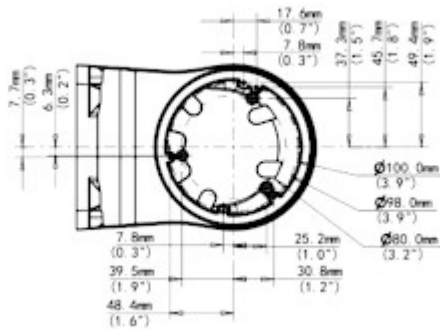

SPECIFICATION

Suitable for cameras:	UNIVIEW
Material:	Aluminum - powder painted
Color:	White
Weight:	0.54 kg
Dimensions:	183 x 126 x 127 mm
Manufacturer / Brand:	UNIVIEW
Guarantee:	3 years

PRESENTATION

Camera mounting side view:

Side view:

Wall mounting side view:

Dimensions:

In the kit:

PACKAGE

DELTA-OPTI Monika Matysiak; <https://www.delta.poznan.pl>
 POL; 60-713 Poznań; Graniczna 10
 e-mail: delta-opti@delta.poznan.pl; tel: +(48) 61 864 69 60

Dimensions (L x W x H): 0x0x0 mm	Gross Weight: 0 kg
----------------------------------	--------------------