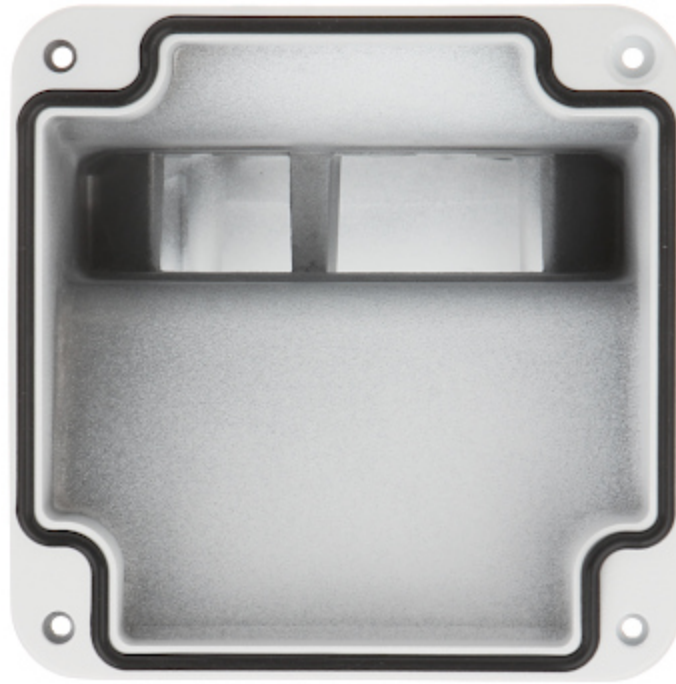

## DOME CAMERA BRACKET **TR-WM03-D-IN** UNIARCH

Net: **15.95 EUR** Gross: **19.62 EUR**

Wall bracket. Designed to dome cameras.  
It can be used to vandal-proof cameras installation. It has very useful advantage, possibility to hide camera cables and connectors.

### SPECIFICATION

Suitable for cameras:	UNIARCH
Material:	Aluminum - powder painted
Color:	White
Weight:	0.54 kg
Dimensions:	183 x 126 x 127 mm
Manufacturer / Brand:	UNIVIEW / UNIARCH
Guarantee:	<b>3 years</b>

Camera mounting side view:

Side view:

Wall mounting side view:

Dimensions:

In the kit:

DELTA-OPTI Monika Matysiak; <https://www.delta.poznan.pl>  
POL; 60-713 Poznań; Graniczna 10  
e-mail: delta-opti@delta.poznan.pl; tel: +(48) 61 864 69 60