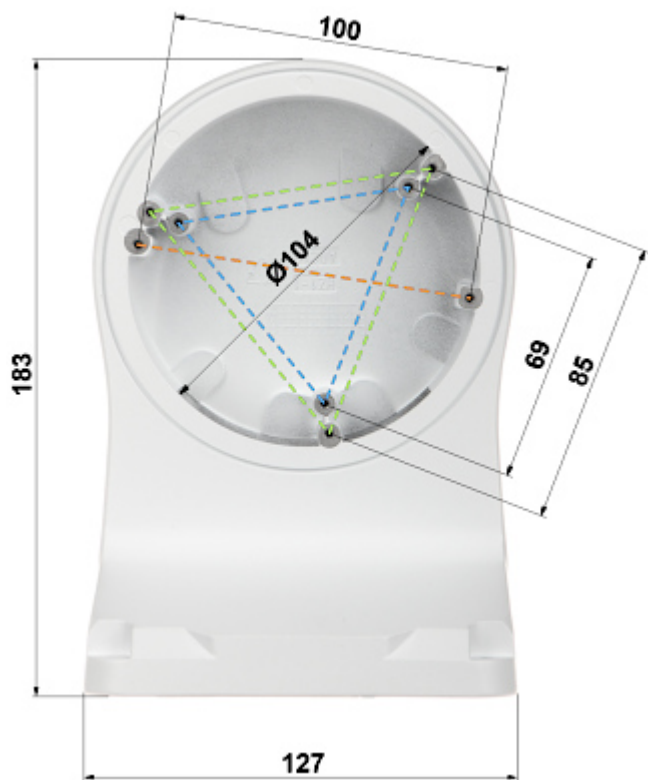

Code: TR-WM03-D-IN

DOME CAMERA BRACKET **TR-WM03-D-IN** UNIVIEW

Net: **21.01 EUR** Gross: **25.84 EUR**

Wall bracket. Designed to dome cameras.
It can be used to vandal-proof cameras installation. It has very useful advantage, possibility to hide camera cables and connectors.

SPECIFICATION

Suitable for cameras:	UNIVIEW
Material:	Aluminum - powder painted
Color:	White
Weight:	0.54 kg
Dimensions:	183 x 126 x 127 mm
Manufacturer / Brand:	UNIVIEW
Guarantee:	3 years

PRESENTATION

Camera mounting side view:

Side view:

Wall mounting side view:

Dimensions:

In the kit:

PACKAGE

DELTA-OPTI Monika Matysiak; <https://www.delta.poznan.pl>
 POL; 60-713 Poznań; Graniczna 10
 e-mail: delta-opti@delta.poznan.pl; tel: +(48) 61 864 69 60

Dimensions (L x W x H): 0x0x0 mm	Gross Weight: 0 kg
----------------------------------	--------------------