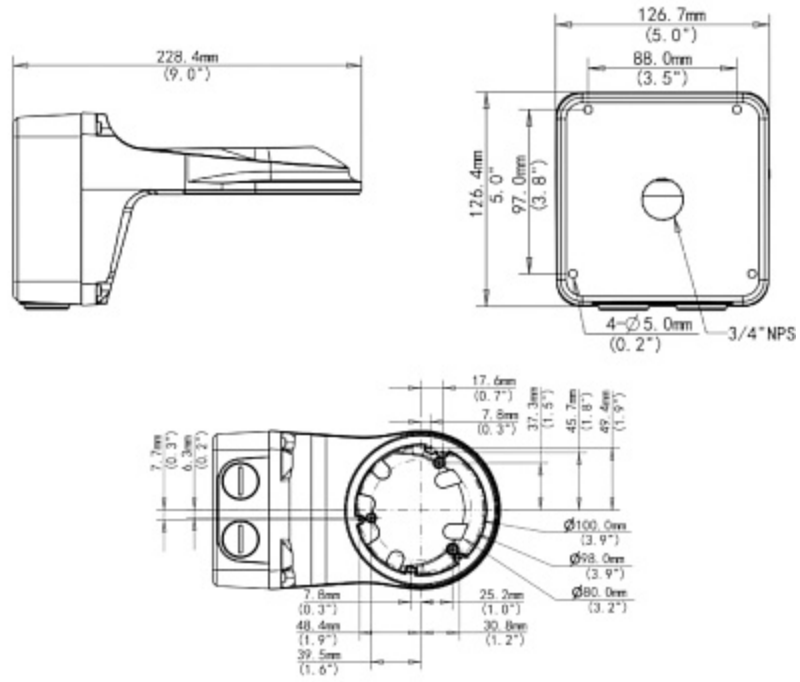

Code: TR-JB07/WM03-G-IN

DOME CAMERA BRACKET **TR-JB07/WM03-G-IN** UNIARCH

Net: **138.00 PLN** Gross: **169.74 PLN**

Wall bracket. Designed to dome cameras.
It can be used to vandal-proof cameras installation. It has very useful advantage, possibility to hide camera cables and connectors.

SPECIFICATION

Suitable for cameras:	UNIARCH
Material:	Aluminum - powder painted
Color:	White
Weight:	0.99 kg
Dimensions:	228 x 127 x 127 mm
Manufacturer / Brand:	UNIVIEW / UNIARCH
Guarantee:	3 years

PRESENTATION

DELTA-OPTI Monika Matysiak; <https://www.delta.poznan.pl>
POL; 60-713 Poznań; Graniczna 10
e-mail: delta-opti@delta.poznan.pl; tel: +(48) 61 864 69 60

Camera mounting side view:

Side view:

Internal view:

Wall mounting side view:

Dimensions:

In the kit: