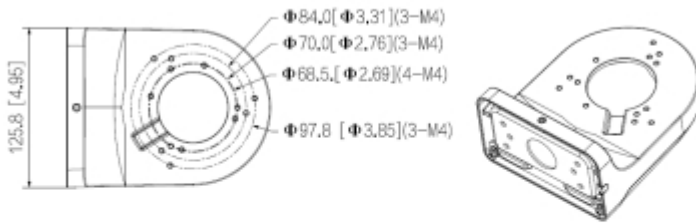

SPECIFICATION

Suitable for cameras:	DAHUA - documentation for download below.
Material:	Aluminum
Color:	White
Weight:	0.456 kg
Dimensions:	126 x 161 x 76 mm
Manufacturer / Brand:	DAHUA
Guarantee:	3 years

PRESENTATION

Camera mounting side view:

DELTA-OPTI Monika Matysiak; <https://www.delta.poznan.pl>
POL; 60-713 Poznań; Graniczna 10
e-mail: delta-opti@delta.poznan.pl; tel: +(48) 61 864 69 60

Side view:

Wall mounting side view:

Dimensions:

mm [inch]

In the kit:

PACKAGE

Dimensions (L x W x H): 0x0x0 mm	Gross Weight: 0 kg
----------------------------------	--------------------