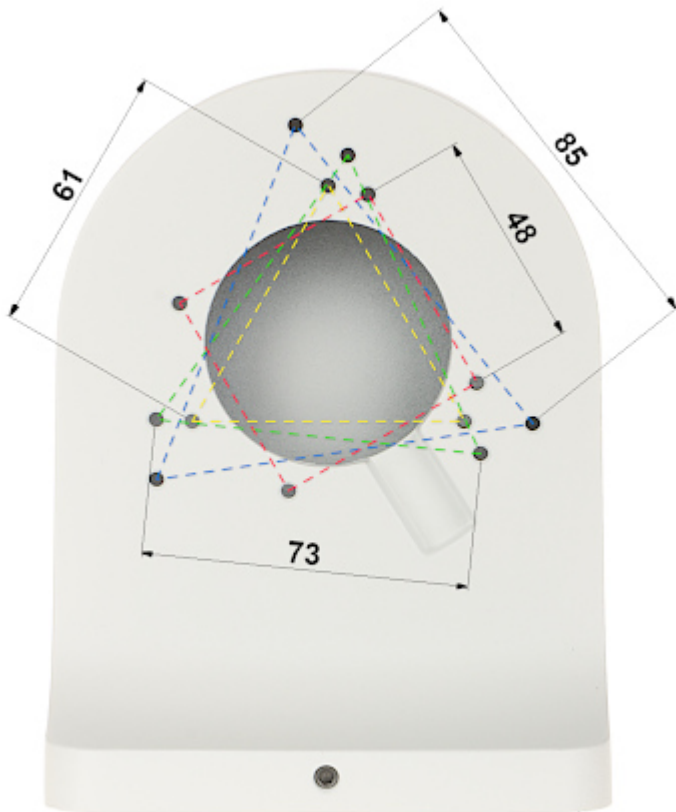

Code: PFB205W-E

DOME CAMERA BRACKET **PFB205W-E** DAHUA

Net: **24.75 EUR** Gross: **24.75 EUR**

Wall bracket. Designed to dome cameras.

It can be used to vandal-proof cameras installation. It has very useful advantage, possibility to hide camera cables and connectors.

SPECIFICATION

Suitable for cameras:	DAHUA - documentation for download below.
Material:	Aluminum
Color:	White
Weight:	0.456 kg
Dimensions:	126 x 161 x 76 mm
Manufacturer / Brand:	DAHUA
Guarantee:	3 years

PRESENTATION

Camera mounting side view:

DELTA-OPTI Monika Matysiak; <https://www.delta.poznan.pl>
POL; 60-713 Poznań; Graniczna 10
e-mail: delta-opti@delta.poznan.pl; tel: +(48) 61 864 69 60

Side view:

Wall mounting side view:

Dimensions:

mm [inch]

In the kit:

PACKAGE

Dimensions (L x W x H): 0x0x0 mm	Gross Weight: 0 kg
----------------------------------	--------------------