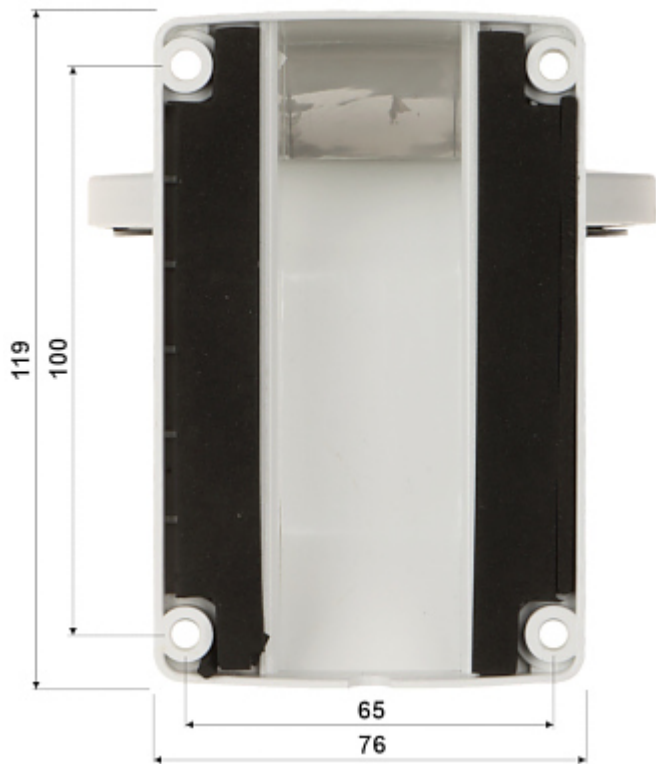

Code: BD-B272

CAMERA BRACKET **BD-B272**

Net: 7.15 EUR Gross: 8.79 EUR

For outdoor use.

SPECIFICATION

| | |
|---------------------------------|--------------------|
| Suitable for cameras: | APTI |
| Neck diameter: | Ø 109 mm |
| Material: | Plastic |
| Color: | White |
| Distance from mounting surface: | 55 mm |
| Weight: | 0.14 kg |
| Dimensions: | 163 x 111 x 120 mm |
| Guarantee: | 2 years |

PRESENTATION

DELTA-OPTI Monika Matysiak; <https://www.delta.poznan.pl>
POL; 60-713 Poznań; Graniczna 10
e-mail: delta-opti@delta.poznan.pl; tel: +(48) 61 864 69 60

Camera mounting side view:

Side view:

Wall mounting side view:

In the kit:

PACKAGE

| | |
|----------------------------------|--------------------|
| Dimensions (L x W x H): 0x0x0 mm | Gross Weight: 0 kg |
|----------------------------------|--------------------|