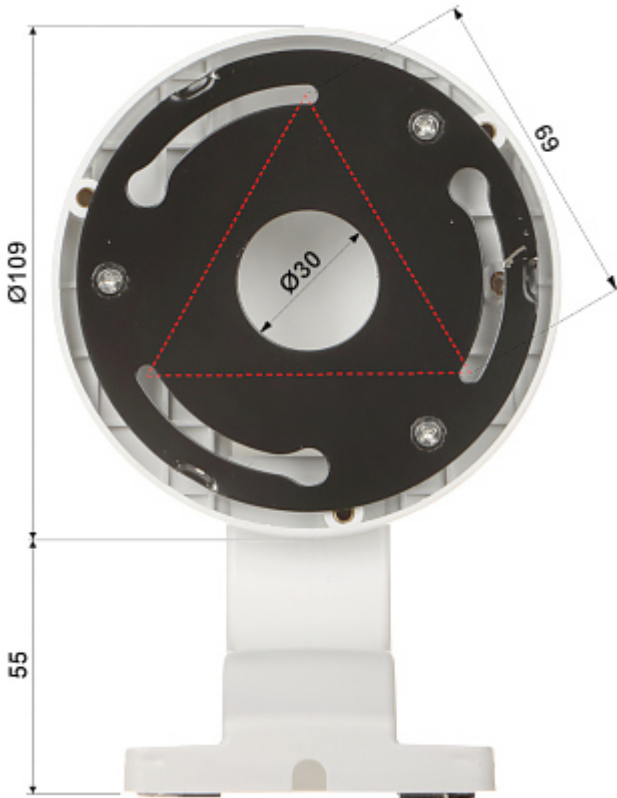

Code: BD-B272

CAMERA BRACKET **BD-B272**

Net: 7.15 EUR Gross: 8.79 EUR

For outdoor use.

SPECIFICATION

| | |
|---------------------------------|--------------------|
| Suitable for cameras: | APTI |
| Neck diameter: | Ø 109 mm |
| Material: | Plastic |
| Color: | White |
| Distance from mounting surface: | 55 mm |
| Weight: | 0.14 kg |
| Dimensions: | 163 x 111 x 120 mm |
| Guarantee: | 2 years |

PRESENTATION

DELTA-OPTI Monika Matysiak; <https://www.delta.poznan.pl>
POL; 60-713 Poznań; Graniczna 10
e-mail: delta-opti@delta.poznan.pl; tel: +(48) 61 864 69 60

Camera mounting side view:

Side view:

Wall mounting side view:

In the kit:

PACKAGE

| | |
|----------------------------------|--------------------|
| Dimensions (L x W x H): 0x0x0 mm | Gross Weight: 0 kg |
|----------------------------------|--------------------|