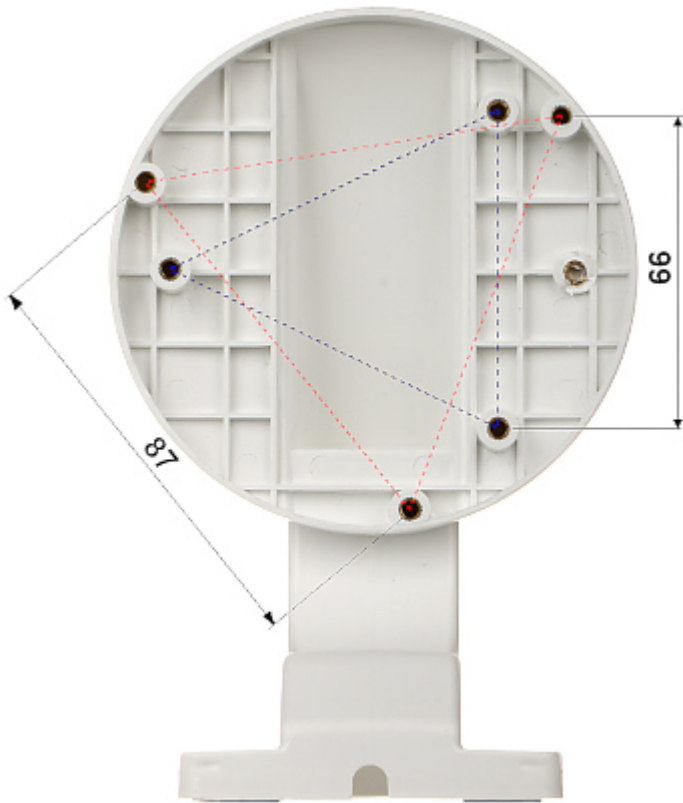

Code: BD-B272

CAMERA BRACKET **BD-B272**

Net: 7.15 EUR Gross: 8.79 EUR

For outdoor use.

SPECIFICATION

| | |
|---------------------------------|--------------------|
| Suitable for cameras: | APTI |
| Neck diameter: | Ø 109 mm |
| Material: | Plastic |
| Color: | White |
| Distance from mounting surface: | 55 mm |
| Weight: | 0.14 kg |
| Dimensions: | 163 x 111 x 120 mm |
| Guarantee: | 2 years |

PRESENTATION

DELTA-OPTI Monika Matysiak; <https://www.delta.poznan.pl>
POL; 60-713 Poznań; Graniczna 10
e-mail: delta-opti@delta.poznan.pl; tel: +(48) 61 864 69 60

Camera mounting side view:

Side view:

Wall mounting side view:

In the kit:

PACKAGE

| | |
|----------------------------------|--------------------|
| Dimensions (L x W x H): 0x0x0 mm | Gross Weight: 0 kg |
|----------------------------------|--------------------|