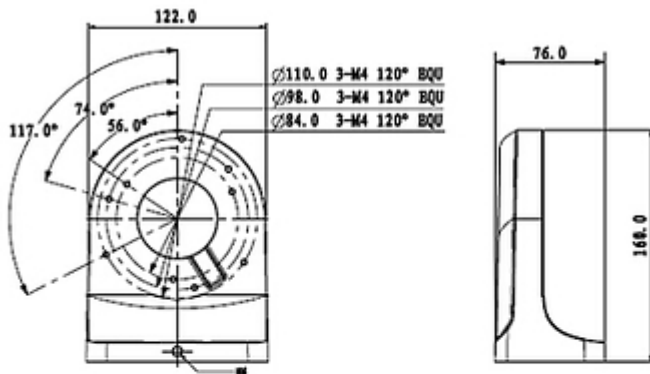

SPECIFICATION

Suitable for cameras:	DAHUA - documentation for download below.
Material:	Aluminum
Color:	White
Weight:	0.506 kg
Dimensions:	122 x 160 x 76 mm
Manufacturer / Brand:	DAHUA
Guarantee:	3 years

PRESENTATION

Camera mounting side view:

Side view:

Wall mounting side view:

Dimensions:

In the kit: