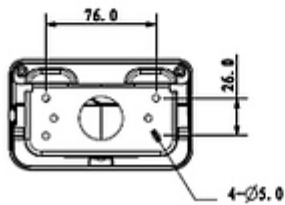

SPECIFICATION

Suitable for cameras:	DAHUA - documentation for download below.
Material:	Aluminum
Color:	White
Weight:	0.506 kg
Dimensions:	122 x 160 x 76 mm
Manufacturer / Brand:	DAHUA
Guarantee:	3 years

PRESENTATION

Camera mounting side view:

Side view:

Wall mounting side view:

Dimensions:

In the kit: