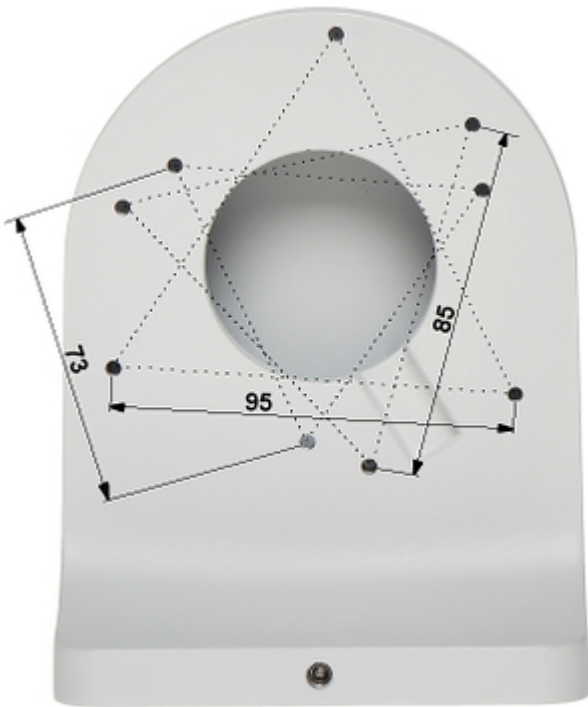

Code: PFB203W

DOME CAMERA BRACKET **PFB203W** DAHUA

Net: **19.30 EUR** Gross: **23.74 EUR**

Wall bracket. Designed to dome cameras.
It can be used to vandal-proof cameras installation. It has very useful advantage, possibility to hide camera cables and connectors.

SPECIFICATION

Suitable for cameras:	DAHUA - documentation for download below.
Material:	Aluminum
Color:	White
Weight:	0.506 kg
Dimensions:	122 x 160 x 76 mm
Manufacturer / Brand:	DAHUA
Guarantee:	3 years

PRESENTATION

Camera mounting side view:

Side view:

Wall mounting side view:

Dimensions:

In the kit: