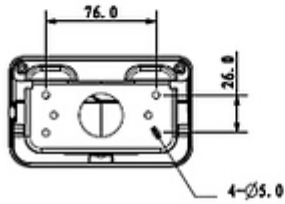

SPECIFICATION

Suitable for cameras:	DAHUA - documentation for download below.
Material:	Aluminum
Color:	White
Weight:	0.506 kg
Dimensions:	122 x 160 x 76 mm
Manufacturer / Brand:	DAHUA
Guarantee:	3 years

PRESENTATION

Camera mounting side view:

Side view:

Wall mounting side view:

Dimensions:

In the kit:

PACKAGE

Dimensions (L x W x H): 0x0x0 mm	Gross Weight: 0 kg
----------------------------------	--------------------