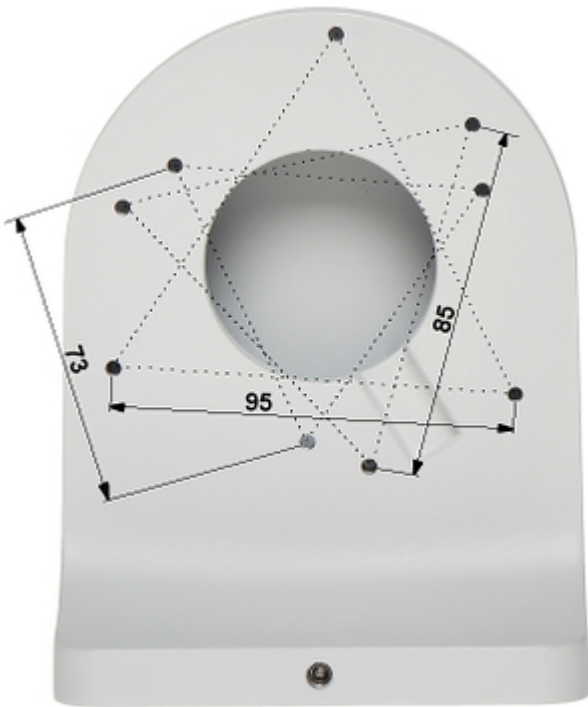

Code: PFB203W

DOME CAMERA BRACKET **PFB203W** DAHUA

Net: **22.73 EUR** Gross: **22.73 EUR**

Wall bracket. Designed to dome cameras.
It can be used to vandal-proof cameras installation. It has very useful advantage, possibility to hide camera cables and connectors.

SPECIFICATION

Suitable for cameras:	DAHUA - documentation for download below.
Material:	Aluminum
Color:	White
Weight:	0.506 kg
Dimensions:	122 x 160 x 76 mm
Manufacturer / Brand:	DAHUA
Guarantee:	3 years

PRESENTATION

Camera mounting side view:

Side view:

Wall mounting side view:

Dimensions:

In the kit:

PACKAGE

Dimensions (L x W x H): 0x0x0 mm	Gross Weight: 0 kg
----------------------------------	--------------------