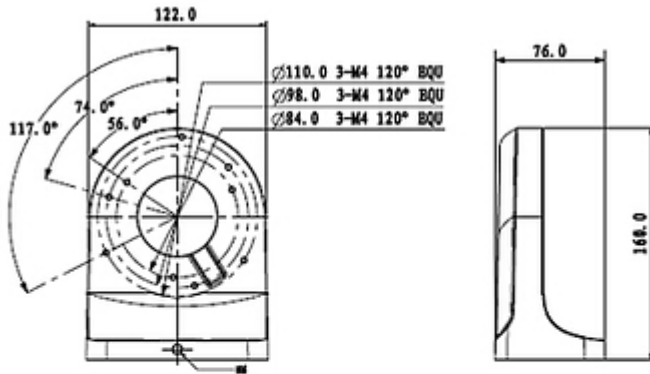

SPECIFICATION

Suitable for cameras:	DAHUA - documentation for download below.
Material:	Aluminum
Color:	White
Weight:	0.506 kg
Dimensions:	122 x 160 x 76 mm
Manufacturer / Brand:	DAHUA
Guarantee:	3 years

PRESENTATION

Camera mounting side view:

Side view:

Wall mounting side view:

Dimensions:

In the kit:

PACKAGE

Dimensions (L x W x H): 0x0x0 mm	Gross Weight: 0 kg
----------------------------------	--------------------