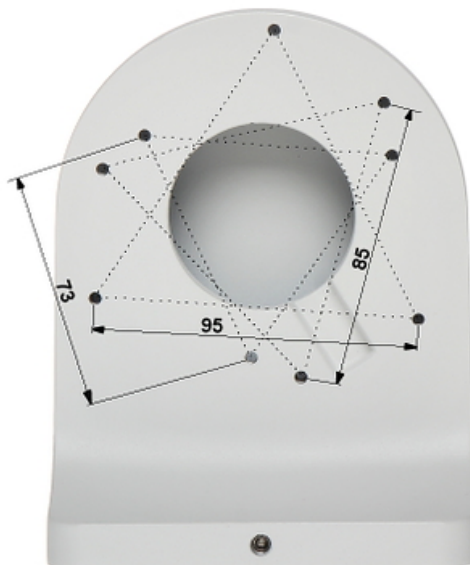

PRESENTATION

Camera mounting side view:

DELTA-OPTI Monika Matysiak; <https://www.delta.poznan.pl>
POL; 60-713 Poznań; Graniczna 10
e-mail: delta-opti@delta.poznan.pl; tel: +(48) 61 864 69 60