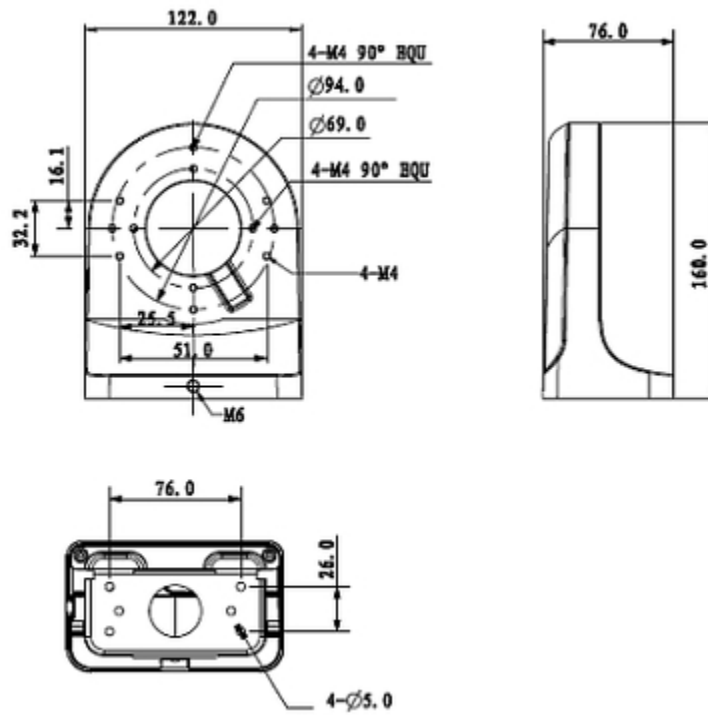

SPECIFICATION

Suitable for cameras:	DAHUA - documentation for download below.
Material:	Aluminum
Color:	White
Weight:	0.506 kg
Dimensions:	122 x 160 x 76 mm
Manufacturer / Brand:	DAHUA
Guarantee:	3 years

PRESENTATION

DELTA-OPTI Monika Matysiak; <https://www.delta.poznan.pl>
POL; 60-713 Poznań; Graniczna 10
e-mail: delta-opti@delta.poznan.pl; tel: +(48) 61 864 69 60

Camera mounting side view:

Side view:

Wall mounting side view:

Dimensions:

In the kit: