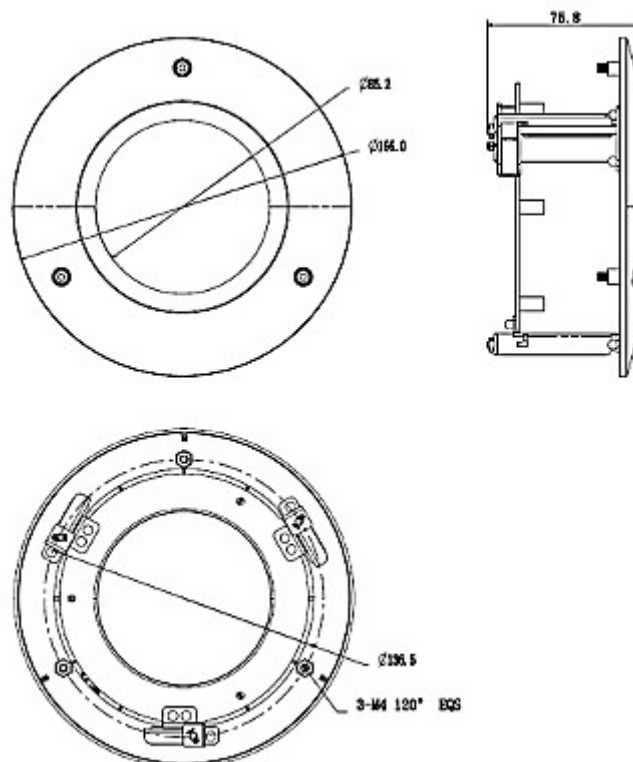

SPECIFICATION

Mounting holes distance:	95 mm
Number of holes:	3
Suitable for cameras:	DAHUA - documentation for download below.
Material:	Aluminum
Color:	White
Montage hole diameter:	Ø 145 mm
Weight:	0.316 kg
Dimensions:	Ø 166 x 76
Manufacturer / Brand:	DAHUA
Guarantee:	3 years

PRESENTATION

DELTA-OPTI Monika Matysiak; <https://www.delta.poznan.pl>
POL; 60-713 Poznań; Graniczna 10
e-mail: delta-opti@delta.poznan.pl; tel: +(48) 61 864 69 60

Camera mounting side view:

View of the ceiling mounting side:

Side view:

Dimensions:

In the kit: