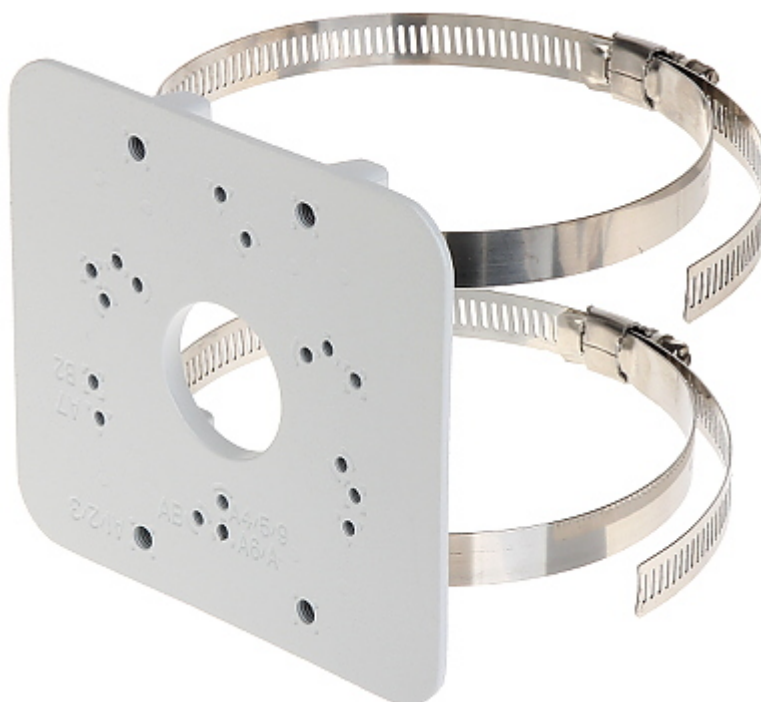

Code: BCS-ASM

POLE MOUNT **BCS-ASM**

Net: **14.72 EUR** Gross: **18.11 EUR**

Mount designed to camera installation on a pole.

SPECIFICATION

Suitable for cameras:	BCS, DAHUA
Pole diameters range:	Ø 80 ... Ø 150 mm
Material:	Aluminum
Color:	White
Dimensions:	126 x 114 x 20 mm
Manufacturer / Brand:	BCS
Guarantee:	3 years

PRESENTATION

Front view:

Dimensions:

In the kit: