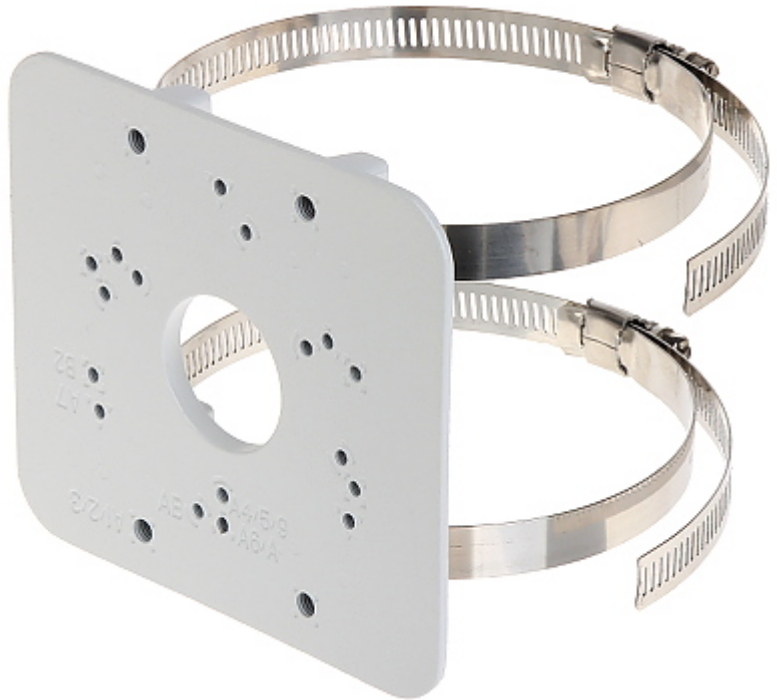

Code: BCS-ASM

POLE MOUNT **BCS-ASM**

Net: **18.68 EUR** Gross: **22.98 EUR**

Mount designed to camera installation on a pole.

SPECIFICATION

Suitable for cameras:	BCS, DAHUA
Pole diameters range:	Ø 80 ... Ø 150 mm
Material:	Aluminum
Color:	White
Dimensions:	126 x 114 x 20 mm
Manufacturer / Brand:	BCS
Guarantee:	3 years

PRESENTATION

Front view:

Dimensions:

In the kit:

PACKAGE

Dimensions (L x W x H): 0x0x0 mm	Gross Weight: 0 kg
----------------------------------	--------------------