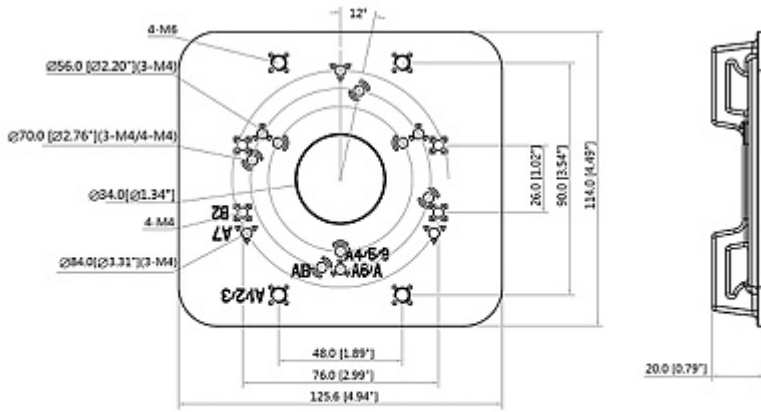

Code: BCS-ASM

POLE MOUNT **BCS-ASM**

Net: **18.68 EUR** Gross: **22.98 EUR**

Mount designed to camera installation on a pole.

SPECIFICATION

Suitable for cameras:	BCS, DAHUA
Pole diameters range:	Ø 80 ... Ø 150 mm
Material:	Aluminum
Color:	White
Dimensions:	126 x 114 x 20 mm
Manufacturer / Brand:	BCS
Guarantee:	3 years

PRESENTATION

Front view:

Dimensions:

In the kit:

PACKAGE

Dimensions (L x W x H): 0x0x0 mm	Gross Weight: 0 kg
----------------------------------	--------------------