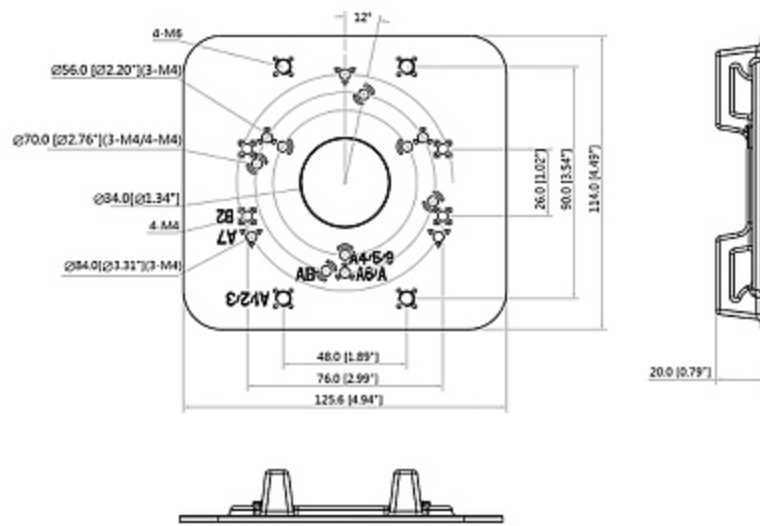

Code: BCS-ASM

POLE MOUNT **BCS-ASM**

Net: **14.72 EUR** Gross: **18.11 EUR**

Mount designed to camera installation on a pole.

SPECIFICATION

Suitable for cameras:	BCS, DAHUA
Pole diameters range:	Ø 80 ... Ø 150 mm
Material:	Aluminum
Color:	White
Dimensions:	126 x 114 x 20 mm
Manufacturer / Brand:	BCS
Guarantee:	3 years

PRESENTATION

Front view:

Dimensions:

In the kit: