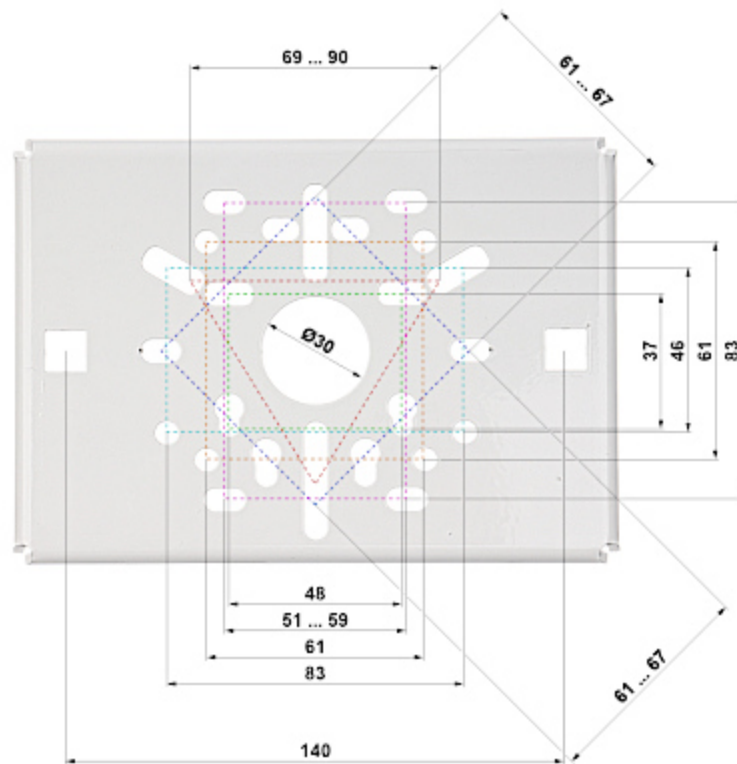

### SPECIFICATION

Material:	Steel - powder painted
Pole diameters range:	Ø 30 ... Ø 120 mm
Cable hiding:	✓
Color:	White
Weight:	1.44 kg
Guarantee:	<b>3 years</b>

### PRESENTATION

Side view:

Mounting dimensions:

In the kit: