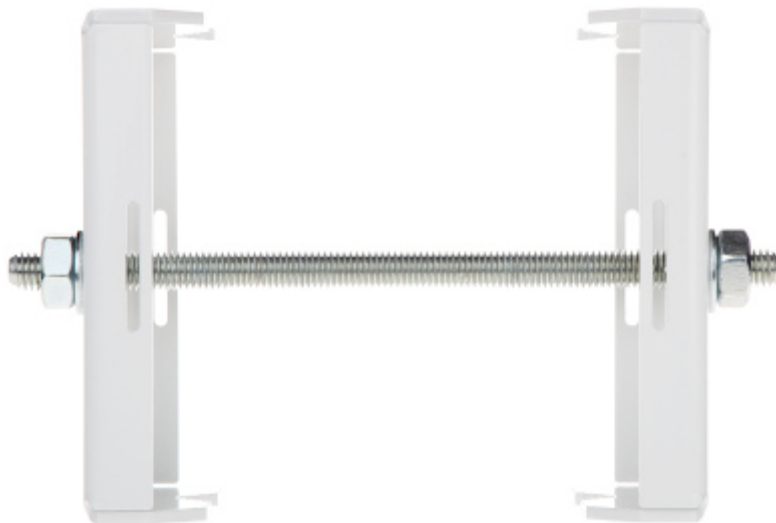

Code: OR-625W

## POLE MOUNT **OR-625W**

Net: **56.16 PLN** Gross: **69.08 PLN**

It allows to mounting camera bracket to a pole.

### SPECIFICATION

Material:	Steel - powder painted
Pole diameters range:	Ø 30 ... Ø 120 mm
Cable hiding:	✓
Color:	White
Weight:	1.44 kg
Guarantee:	<b>3 years</b>

### PRESENTATION

Side view:

Mounting dimensions:

In the kit: