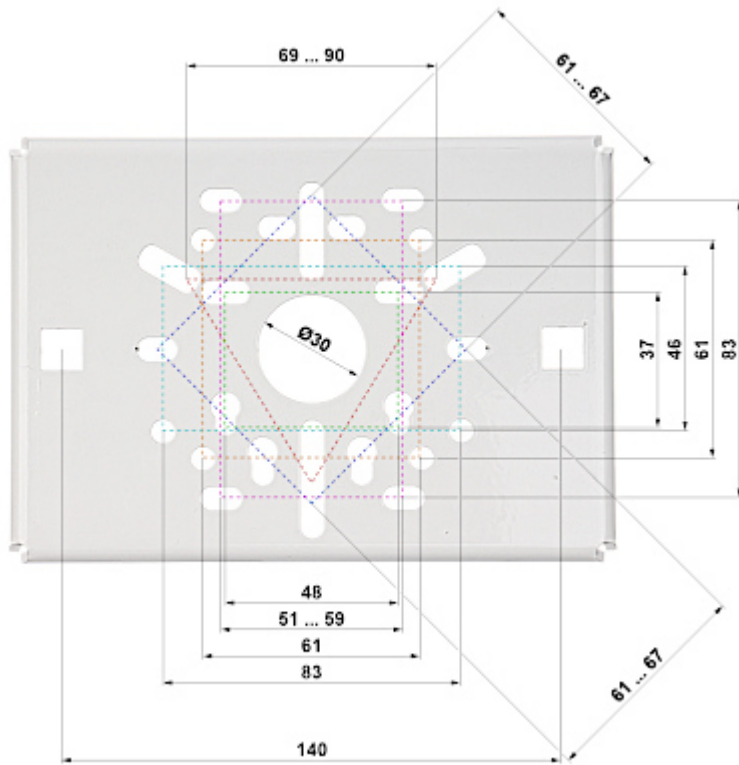

Code: OR-625W

POLE MOUNT **OR-625W**

Net: 65.09 PLN Gross: 80.06 PLN

It allows to mounting camera bracket to a pole.

SPECIFICATION

Material:	Steel - powder painted
Pole diameters range:	Ø 30 ... Ø 120 mm
Cable hiding:	✓
Color:	White
Weight:	1.44 kg
Guarantee:	3 years

PRESENTATION

Side view:

Mounting dimensions:

DELTA-OPTI Monika Matysiak; <https://www.delta.poznan.pl>
POL; 60-713 Poznań; Graniczna 10
e-mail: delta-opti@delta.poznan.pl; tel: +(48) 61 864 69 60

In the kit:

PACKAGE

Dimensions (L x W x H): 0x0x0 mm	Gross Weight: 0 kg
----------------------------------	--------------------