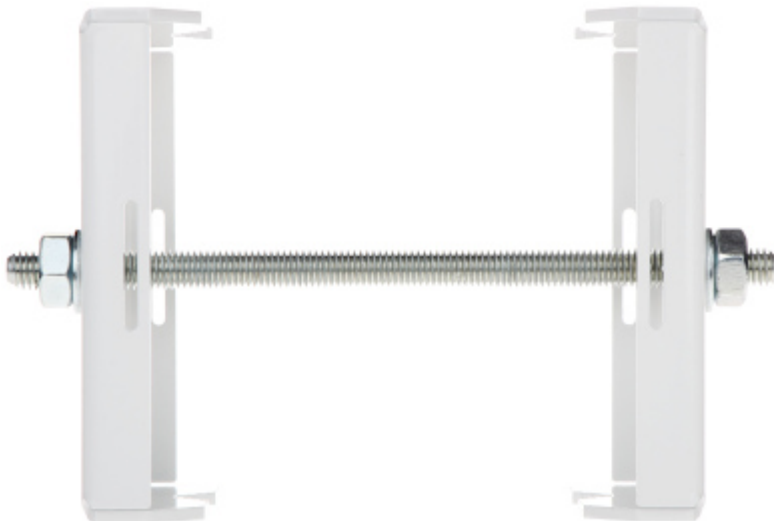

Code: OR-625W

POLE MOUNT **OR-625W**

Net: 65.09 PLN Gross: 80.06 PLN

It allows to mounting camera bracket to a pole.

SPECIFICATION

Material:	Steel - powder painted
Pole diameters range:	Ø 30 ... Ø 120 mm
Cable hiding:	✓
Color:	White
Weight:	1.44 kg
Guarantee:	3 years

PRESENTATION

Side view:

Mounting dimensions:

DELTA-OPTI Monika Matysiak; <https://www.delta.poznan.pl>
POL; 60-713 Poznań; Graniczna 10
e-mail: delta-opti@delta.poznan.pl; tel: +(48) 61 864 69 60

In the kit: