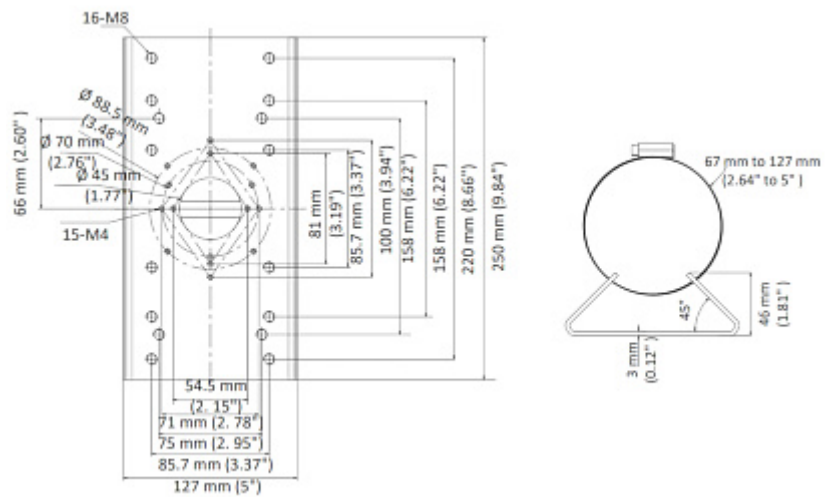

Code: DS-1275ZJ-SUS

POLE MOUNT **DS-1275ZJ-SUS** Hikvision

Net: **50.15 EUR** Gross: **61.68 EUR**

Mount designed to camera installation on a pole.

SPECIFICATION

Suitable for cameras:	Hikvision
Pole diameters range:	Ø 67 ... Ø 127 mm
Material:	Stainless steel
Color:	White
Weight:	1.5 kg
Dimensions:	127 x 250 x 46 mm
Manufacturer / Brand:	Hikvision
SAP Code:	302701533
Guarantee:	3 years

PRESENTATION

DELTA-OPTI Monika Matysiak; <https://www.delta.poznan.pl>
POL; 60-713 Poznań; Graniczna 10
e-mail: delta-opti@delta.poznan.pl; tel: +(48) 61 864 69 60

Camera mounting side view:

Mounting dimensions: