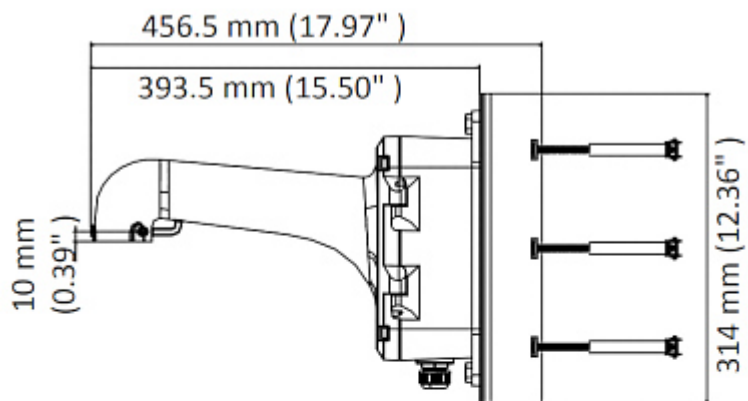

### SPECIFICATION

Suitable for cameras:	Hikvision
Bearing capacity:	max. 10 kg
Material:	Aluminum alloy + Steel
Color:	White
Weight:	6.4 kg
Dimensions:	457 x 314 x 195 mm
Manufacturer / Brand:	Hikvision
SAP Code:	302701642
Guarantee:	<b>3 years</b>

### PRESENTATION

Side view:

Internal view:

Bottom view:

Mounting side view:

Dimensions:

In the kit:

**PACKAGE**

Dimensions (L x W x H): 0x0x0 mm	Gross Weight: 0 kg
----------------------------------	--------------------

DELTA-OPTI Monika Matysiak; <https://www.delta.poznan.pl>  
 POL; 60-713 Poznań; Graniczna 10  
 e-mail: delta-opti@delta.poznan.pl; tel: +(48) 61 864 69 60