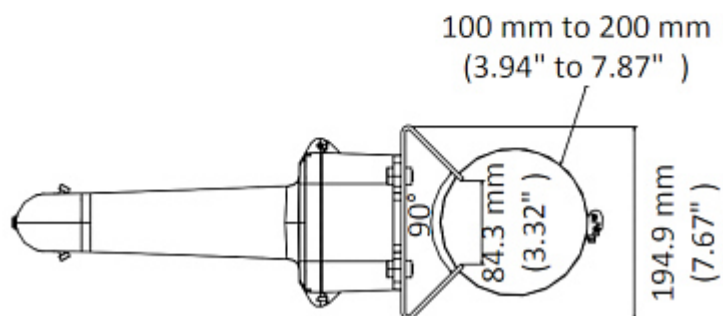

### SPECIFICATION

Suitable for cameras:	Hikvision
Bearing capacity:	max. 10 kg
Material:	Aluminum alloy + Steel
Color:	White
Weight:	6.4 kg
Dimensions:	457 x 314 x 195 mm
Manufacturer / Brand:	Hikvision
SAP Code:	302701642
Guarantee:	<b>3 years</b>

### PRESENTATION

Side view:

Internal view:

Bottom view:

Mounting side view:

Dimensions:

In the kit:

**PACKAGE**

Dimensions (L x W x H): 0x0x0 mm	Gross Weight: 0 kg
----------------------------------	--------------------

DELTA-OPTI Monika Matysiak; <https://www.delta.poznan.pl>  
 POL; 60-713 Poznań; Graniczna 10  
 e-mail: delta-opti@delta.poznan.pl; tel: +(48) 61 864 69 60