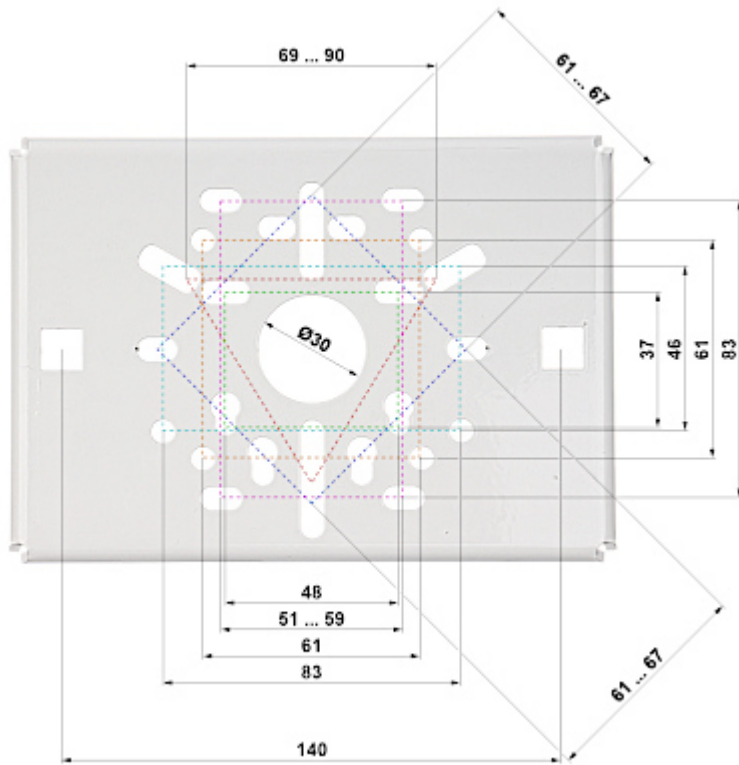

Code: CH-W

POLE MOUNT **CH-W**

Net: **13.71 EUR** Gross: **13.71 EUR**

It enables mounting camera bracket to a pole.

SPECIFICATION

Material:	Steel - powder painted
Pole diameters range:	Ø 30 ... Ø 120 mm
Cable hiding:	✓
Color:	White
Weight:	1.44 kg
Guarantee:	3 years

PRESENTATION

Side view:

Mounting dimensions:

DELTA-OPTI Monika Matysiak; <https://www.delta.poznan.pl>
POL; 60-713 Poznań; Graniczna 10
e-mail: delta-opti@delta.poznan.pl; tel: +(48) 61 864 69 60

In the kit:

PACKAGE

Dimensions (L x W x H): 0x0x0 mm	Gross Weight: 0 kg
----------------------------------	--------------------