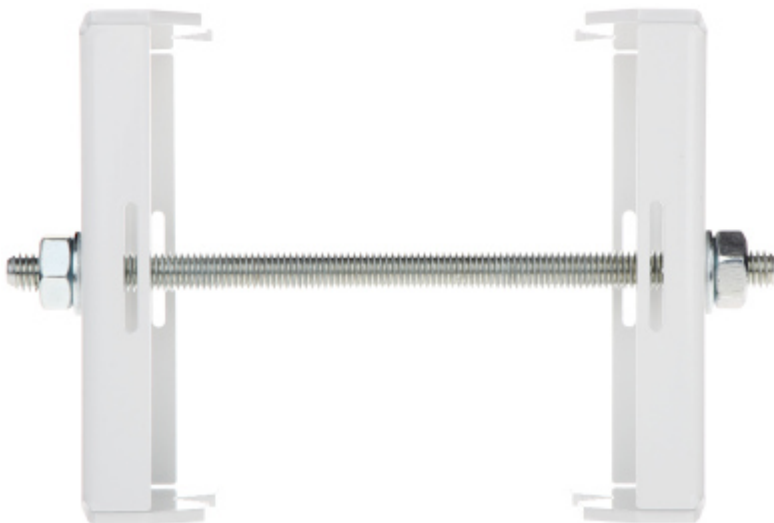

Code: CH-W

POLE MOUNT **CH-W**

Net: **13.71 EUR** Gross: **13.71 EUR**

It enables mounting camera bracket to a pole.

SPECIFICATION

Material:	Steel - powder painted
Pole diameters range:	Ø 30 ... Ø 120 mm
Cable hiding:	✓
Color:	White
Weight:	1.44 kg
Guarantee:	3 years

PRESENTATION

Side view:

Mounting dimensions:

DELTA-OPTI Monika Matysiak; <https://www.delta.poznan.pl>
POL; 60-713 Poznań; Graniczna 10
e-mail: delta-opti@delta.poznan.pl; tel: +(48) 61 864 69 60

In the kit: